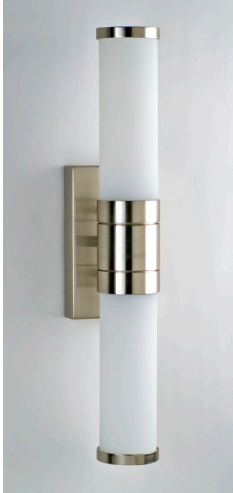

## BEEKMAN

**Overall Dimensions**

Width: 3<sup>3</sup>/<sub>4</sub>"  
 Height: 18<sup>1</sup>/<sub>2</sub>"  
 Depth: 4<sup>5</sup>/<sub>8</sub>"  
 (projects from the wall)

Frosted Glass

2 (#G-16) Candelabra  
 Bulbs up to 60W  
 per socket  
 (Bulbs not included)

\* Can be hung vertically  
 or horizontally.

Product Code	Finish
 LS-BEE-CR	Polished Chrome
 LS-BEE-SN	Satin Nickel

## REMY

**Overall Dimensions**

Width: 4"  
 Height: 18"  
 Depth: 4<sup>3</sup>/<sub>4</sub>"  
 (projects from the wall)

Opal Glass

1 (#G-16) Candelabra  
 Bulb up to 60W  
 per socket  
 (Bulb not included)

Product Code	Finish
 LS-REM-CR	Polished Chrome
 LS-REM-SN	Satin Nickel