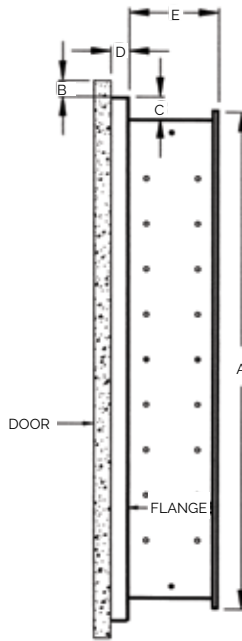

Basix Cabinets

- Single Door
- Satin Gray Anodized Aluminum Construction
- Available in 6 Total Styles
- Wood Frames (4 styles)
- Bevel Mirror (within frame or frameless)
- Mirrored Back Interior
- No Unsightly Hinges
- 1/4" High-Polished Glass Adjustable Shelves
- Recessed or Optional Surface Mount Kit*

Available in the following sizes:

Product Code	Overall Dimensions	Recessed (Rough Wall Opening)	Glass Shelf Depth	Body Width	Body Height A	B	C	D	E
SD1622 RBSX__	16" x 22"	14" x 18"	(2) 4"	13 ³ / ₄ "	17 ³ / ₄ "	1 ⁷ / ₈ "	³ / ₈ "	³ / ₄ "	3 ⁷ / ₈ "
*MSK-BSX-1622		Optional Mirrored Side Kit w/ Surface Mount Hardware							
SD1626 RBSX__	16" x 26"	14" x 24"	(3) 4"	13 ³ / ₄ "	23 ³ / ₄ "	⁷ / ₈ "	³ / ₈ "	³ / ₄ "	3 ⁷ / ₈ "
*MSK-BSX-1626		Optional Mirrored Side Kit w/ Surface Mount Hardware							
SD2026 RBSX__	20" x 26"	18" x 24"	(3) 4"	17 ³ / ₄ "	23 ³ / ₄ "	⁷ / ₈ "	³ / ₈ "	³ / ₄ "	3 ⁷ / ₈ "
*MSK-BSX-2026		Optional Mirrored Side Kit w/ Surface Mount Hardware							
NEW SD2030 RBSX__	20" x 30"	18" x 28"	(3) 4"	17 ³ / ₄ "	27 ³ / ₄ "	⁷ / ₈ "	³ / ₈ "	³ / ₄ "	3 ⁷ / ₈ "
*MSK-BSX-2030		Optional Mirrored Side Kit w/ Surface Mount Hardware							
SD2430 RBSX__	24" x 30"	22" x 28"	(3) 4"	21 ³ / ₄ "	27 ³ / ₄ "	⁷ / ₈ "	³ / ₈ "	³ / ₄ "	3 ⁷ / ₈ "
*MSK-SD2430		Optional Mirrored Side Kit w/ Surface Mount Hardware							

Important Note: The door on the Basix Cabinet is offset to one side. To make it center perfectly over your sink or vanity, we suggest you move your rough opening width dimension ³/₈" to the hinge side of the cabinet.