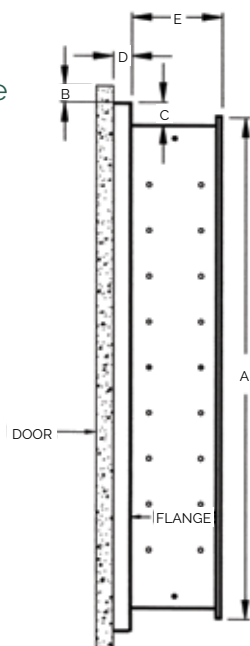

► Shown:  
Antique Bisquit (BI)

► Antique Gold (GD)

► Antique White (WT)

► Antique Silver (SV)

**Available in** the following sizes:

Product Code	Overall Dimensions	Recessed (Rough Wall Opening)	Glass Shelf Depth	Body Width	Body Height A	B	C	D	E
SD1622 RBSXP__	16" x 22"	14" x 18"	(2) 4"	13 <sup>3</sup> / <sub>4</sub> "	17 <sup>3</sup> / <sub>4</sub> "	1 <sup>1</sup> / <sub>8</sub> "	3 <sup>3</sup> / <sub>8</sub> "	3 <sup>3</sup> / <sub>4</sub> "	3 <sup>7</sup> / <sub>8</sub> "
*MSK-BSX-1622	Optional Mirrored Side Kit w/ Surface Mount Hardware								
SD1626 RBSXP__	16" x 26"	14" x 24"	(3) 4"	13 <sup>3</sup> / <sub>4</sub> "	23 <sup>3</sup> / <sub>4</sub> "	7 <sup>7</sup> / <sub>8</sub> "	3 <sup>3</sup> / <sub>8</sub> "	3 <sup>3</sup> / <sub>4</sub> "	3 <sup>7</sup> / <sub>8</sub> "
*MSK-BSX-1626	Optional Mirrored Side Kit w/ Surface Mount Hardware								
SD2026 RBSXP__	20" x 26"	18" x 24"	(3) 4"	17 <sup>3</sup> / <sub>4</sub> "	23 <sup>3</sup> / <sub>4</sub> "	7 <sup>7</sup> / <sub>8</sub> "	3 <sup>3</sup> / <sub>8</sub> "	3 <sup>3</sup> / <sub>4</sub> "	3 <sup>7</sup> / <sub>8</sub> "
*MSK-BSX-2026	Optional Mirrored Side Kit w/ Surface Mount Hardware								
SD2430 RBSXP__	24" x 30"	22" x 28"	(3) 4"	21 <sup>3</sup> / <sub>4</sub> "	27 <sup>3</sup> / <sub>4</sub> "	7 <sup>7</sup> / <sub>8</sub> "	3 <sup>3</sup> / <sub>8</sub> "	3 <sup>3</sup> / <sub>4</sub> "	3 <sup>7</sup> / <sub>8</sub> "
*MSK-BSX-2430	Optional Mirrored Side Kit w/ Surface Mount Hardware								

**Important Note:** The door on the Basix Plus Cabinet is offset to one side. To make it center perfectly over your sink or vanity, we suggest you move your rough opening width dimension <sup>3</sup>/<sub>8</sub>" to the hinge side of the cabinet.