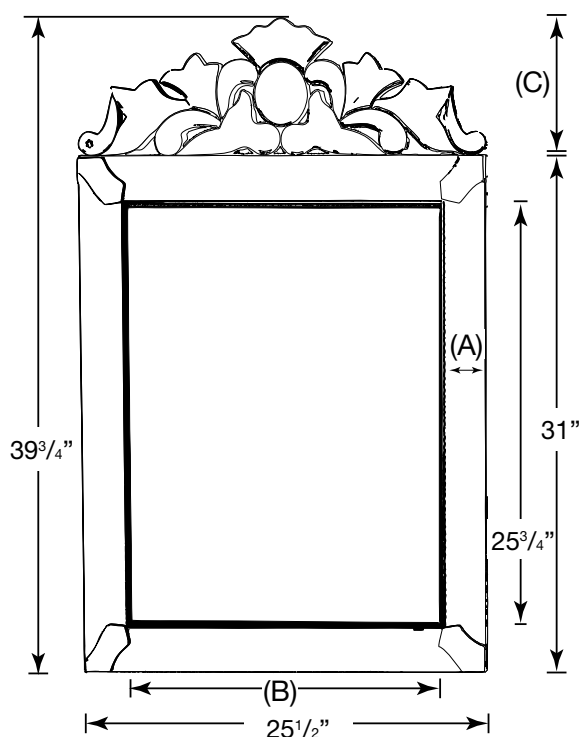

## Traditional (T)

- Satin Gray Anodized Aluminum Construction
- Pivot Door Hinge System (no visible hinges)
- Recessed or Optional Surface Mount Kit\*
- When recessing cabinet, frame is flush to the wall
- 3-mirror Design (Front, Back, Behind Doors)
- 3 Adjustable High-Polished  $\frac{3}{8}$ " Tempered Glass Shelves
- Must Specify Hinge Left (L) or Right (R)

## Available in the following sizes:

Product Code	Overall Dimensions	Recessed (Rough Wall Opening)	Glass Shelf Depth	Mirror Size	A	B	C
SD RAD-T-L	25 <sup>1</sup> / <sub>2</sub> " x 39 <sup>3</sup> / <sub>4</sub> "	21" x 27"	3 <sup>1</sup> / <sub>8</sub> "	19 <sup>7</sup> / <sub>8</sub> " x 25 <sup>3</sup> / <sub>8</sub> "	2 <sup>3</sup> / <sub>4</sub> "	20 <sup>1</sup> / <sub>8</sub> "	8 <sup>3</sup> / <sub>4</sub> "
SD RAD-T-R	25 <sup>1</sup> / <sub>2</sub> " x 39 <sup>3</sup> / <sub>4</sub> "	21" x 27"	3 <sup>1</sup> / <sub>8</sub> "	19 <sup>7</sup> / <sub>8</sub> " x 25 <sup>3</sup> / <sub>8</sub> "	2 <sup>3</sup> / <sub>4</sub> "	20 <sup>1</sup> / <sub>8</sub> "	8 <sup>3</sup> / <sub>4</sub> "
*MSK-RAD-L	Optional Mirrored Side Kit w/ Surface Mount Hardware						