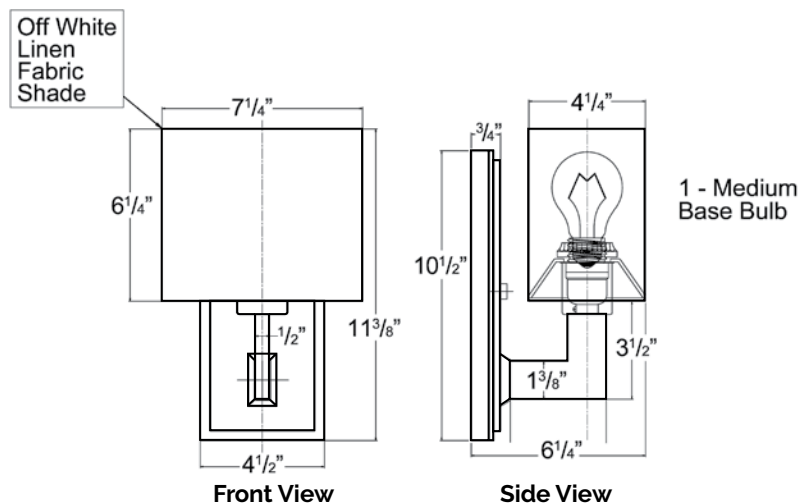

# Remy

Available in the following finishes:

Product Code	Finish	Overall Dimensions	Bulb / Maximum Wattage
**LS-REM-CR	Polished Chrome	Width: 4" Height: 18" Depth: 4 <sup>3</sup> / <sub>4</sub> " (projects from the wall)	2 (#G-16) Candelabra Bulbs (up to 60W)
**LS-REM-SN	Satin Nickel		

# Savoy

Available in the following finishes:

Product Code	Finish	Overall Dimensions	Bulb / Maximum Wattage
**LS-SAV-CR	Polished Chrome	Width: 7 <sup>1</sup> / <sub>4</sub> " Height: 11 <sup>3</sup> / <sub>8</sub> " Depth: 6 <sup>1</sup> / <sub>4</sub> " (projects from the wall)	1 Medium Bulb (up to 60W)
**LS-SAV-SN	Satin Nickel		