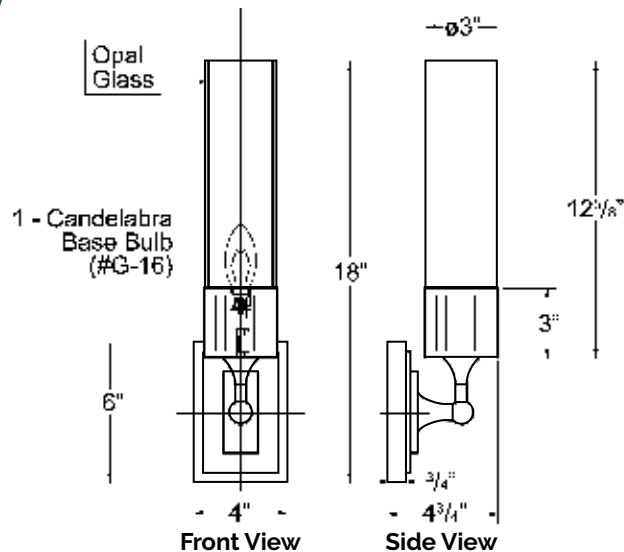

# Remy

Available in the following finishes:

Product Code	Finish	Overall Dimensions	Bulb / Maximum Wattage
**LS-REM-CR	Polished Chrome	Width: 4" Height: 18" Depth: 4 <sup>3</sup> / <sub>4</sub> " (projects from the wall)	2 (#G-16) Candelabra Bulbs (up to 60W)
**LS-REM-SN	Satin Nickel		

# Savoy

Available in the following finishes:

Product Code	Finish	Overall Dimensions	Bulb / Maximum Wattage
**LS-SAV-CR	Polished Chrome	Width: 7 <sup>1</sup> / <sub>4</sub> " Height: 11 <sup>3</sup> / <sub>8</sub> " Depth: 6 <sup>1</sup> / <sub>4</sub> " (projects from the wall)	1 Medium Bulb (up to 60W)
**LS-SAV-SN	Satin Nickel		