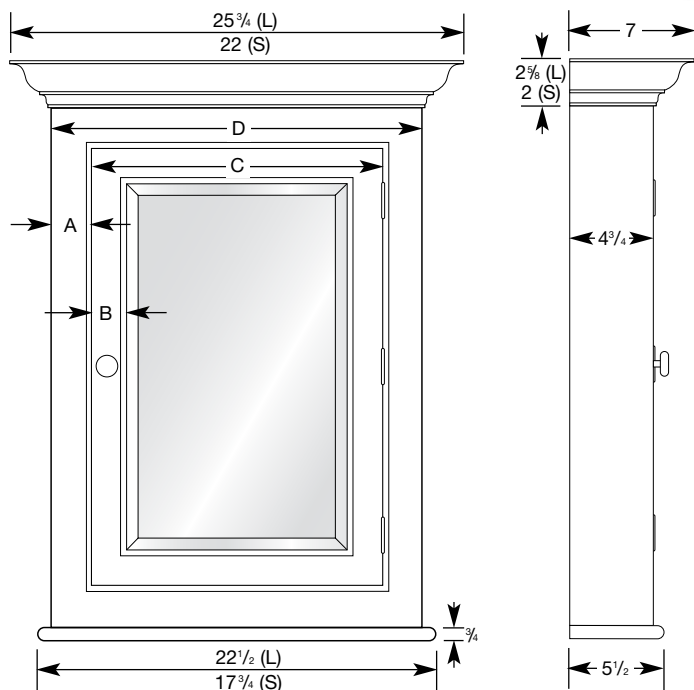

# Wilshire I

- Single Door
- White or Biscuit Finish
- Surface Mount Only
- Top Crown Molding
- 3/4" Front Bevel Mirror
- Wood Construction
- 3 Adjustable High-Polished 3/8" Tempered Glass Shelves
- Hinge Right Only
- Hardware is Satin Nickel

► Shown In: **Satin White**

Model#	Finish	Size
WIL1-W-L	White	Large
WIL1-B-L	Biscuit	Large
WIL1-W-S	White	Small
WIL1-B-S	Biscuit	Small

All hinges are 2" x 2 1/2" Butt Hinge.

Available in the following sizes:

Product Code	Overall Dimensions	Glass Shelf Depth	Mirror Size	A	B	C	D
WIL1-L	25 3/4" x 30 1/8"	3 1/4"	12 3/8" x 18 3/4"	2 1/4"	2"	16 1/2"	21"
WIL1-S	22" x 27 1/8"	3 1/4"	10 7/8" x 16 7/16"	1 7/8"	1 9/16"	14"	17 3/4"