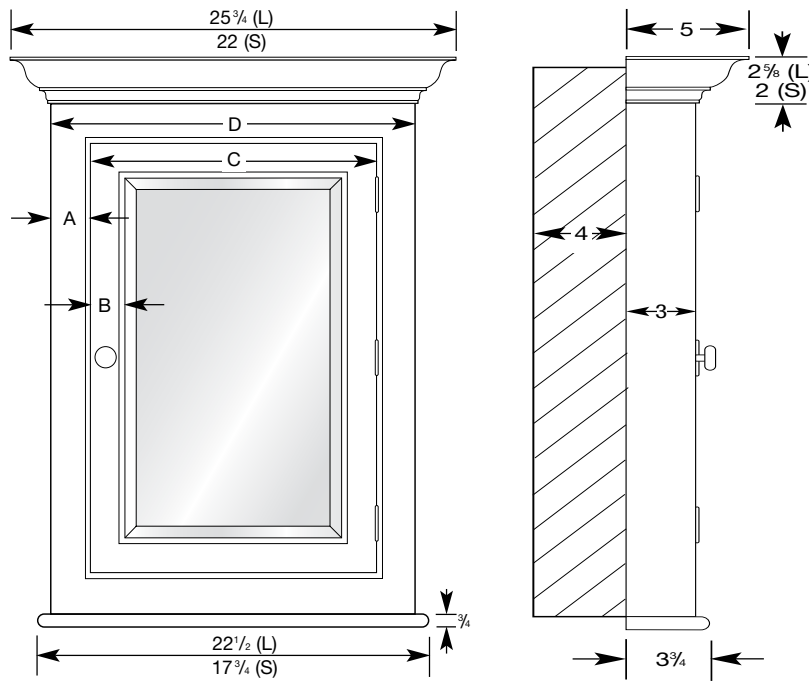

Wilshire II

- Single Door
- Semi Recessed
- White or Biscuit Finish
- Top Crown Molding
- 3/4" Front Bevel Mirror
- Wood Construction
- 3 Adjustable High-Polished 3/8" Tempered Glass Shelves
- Hinge Right Only
- Hardware is Satin Nickel

► Shown In: **Satin Biscuit**

7" DEEP
Semi Recessed
4" recessed/ 3" outside

Model#	Finish	Size
WIL2-W-L	White	Large
WIL2-B-L	Biscuit	Large
WIL2-W-S	White	Small
WIL2-B-S	Biscuit	Small

All hinges are 2" x 2½" Butt Hinge.

Available in the following sizes:

Product Code	Overall Dimensions	Recessed (Rough Wall Opening)	Glass Shelf Depth	Mirror Size	A	B	C	D
WIL2-L	25¾" x 30⅞"	20½" x 29⅛"	5½"	12⅜" x 18¾"	2¼"	2"	16½"	21"
WIL2-S	22" x 27⅞"	17" x 26"	5½"	10⅞" x 16⅞"	1⅞"	1⅞"	14"	17¾"