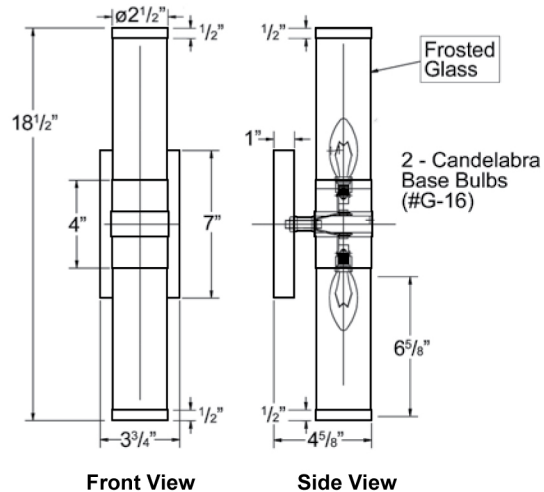

# BEEKMAN

Product Code

Finish

Overall Dimensions

Bulb / Maximum Wattage

List Price

 **LS-BEE-CR**

Polished Chrome

Width: 3 3/4"  
Height: 18 1/2"

2 (#G-16) Candelabra Bulbs  
(up to 60W per socket)

\$325 ea.

 **LS-BEE-SN**

Satin Nickel

Depth: 4 5/8"  
(projects from the wall)