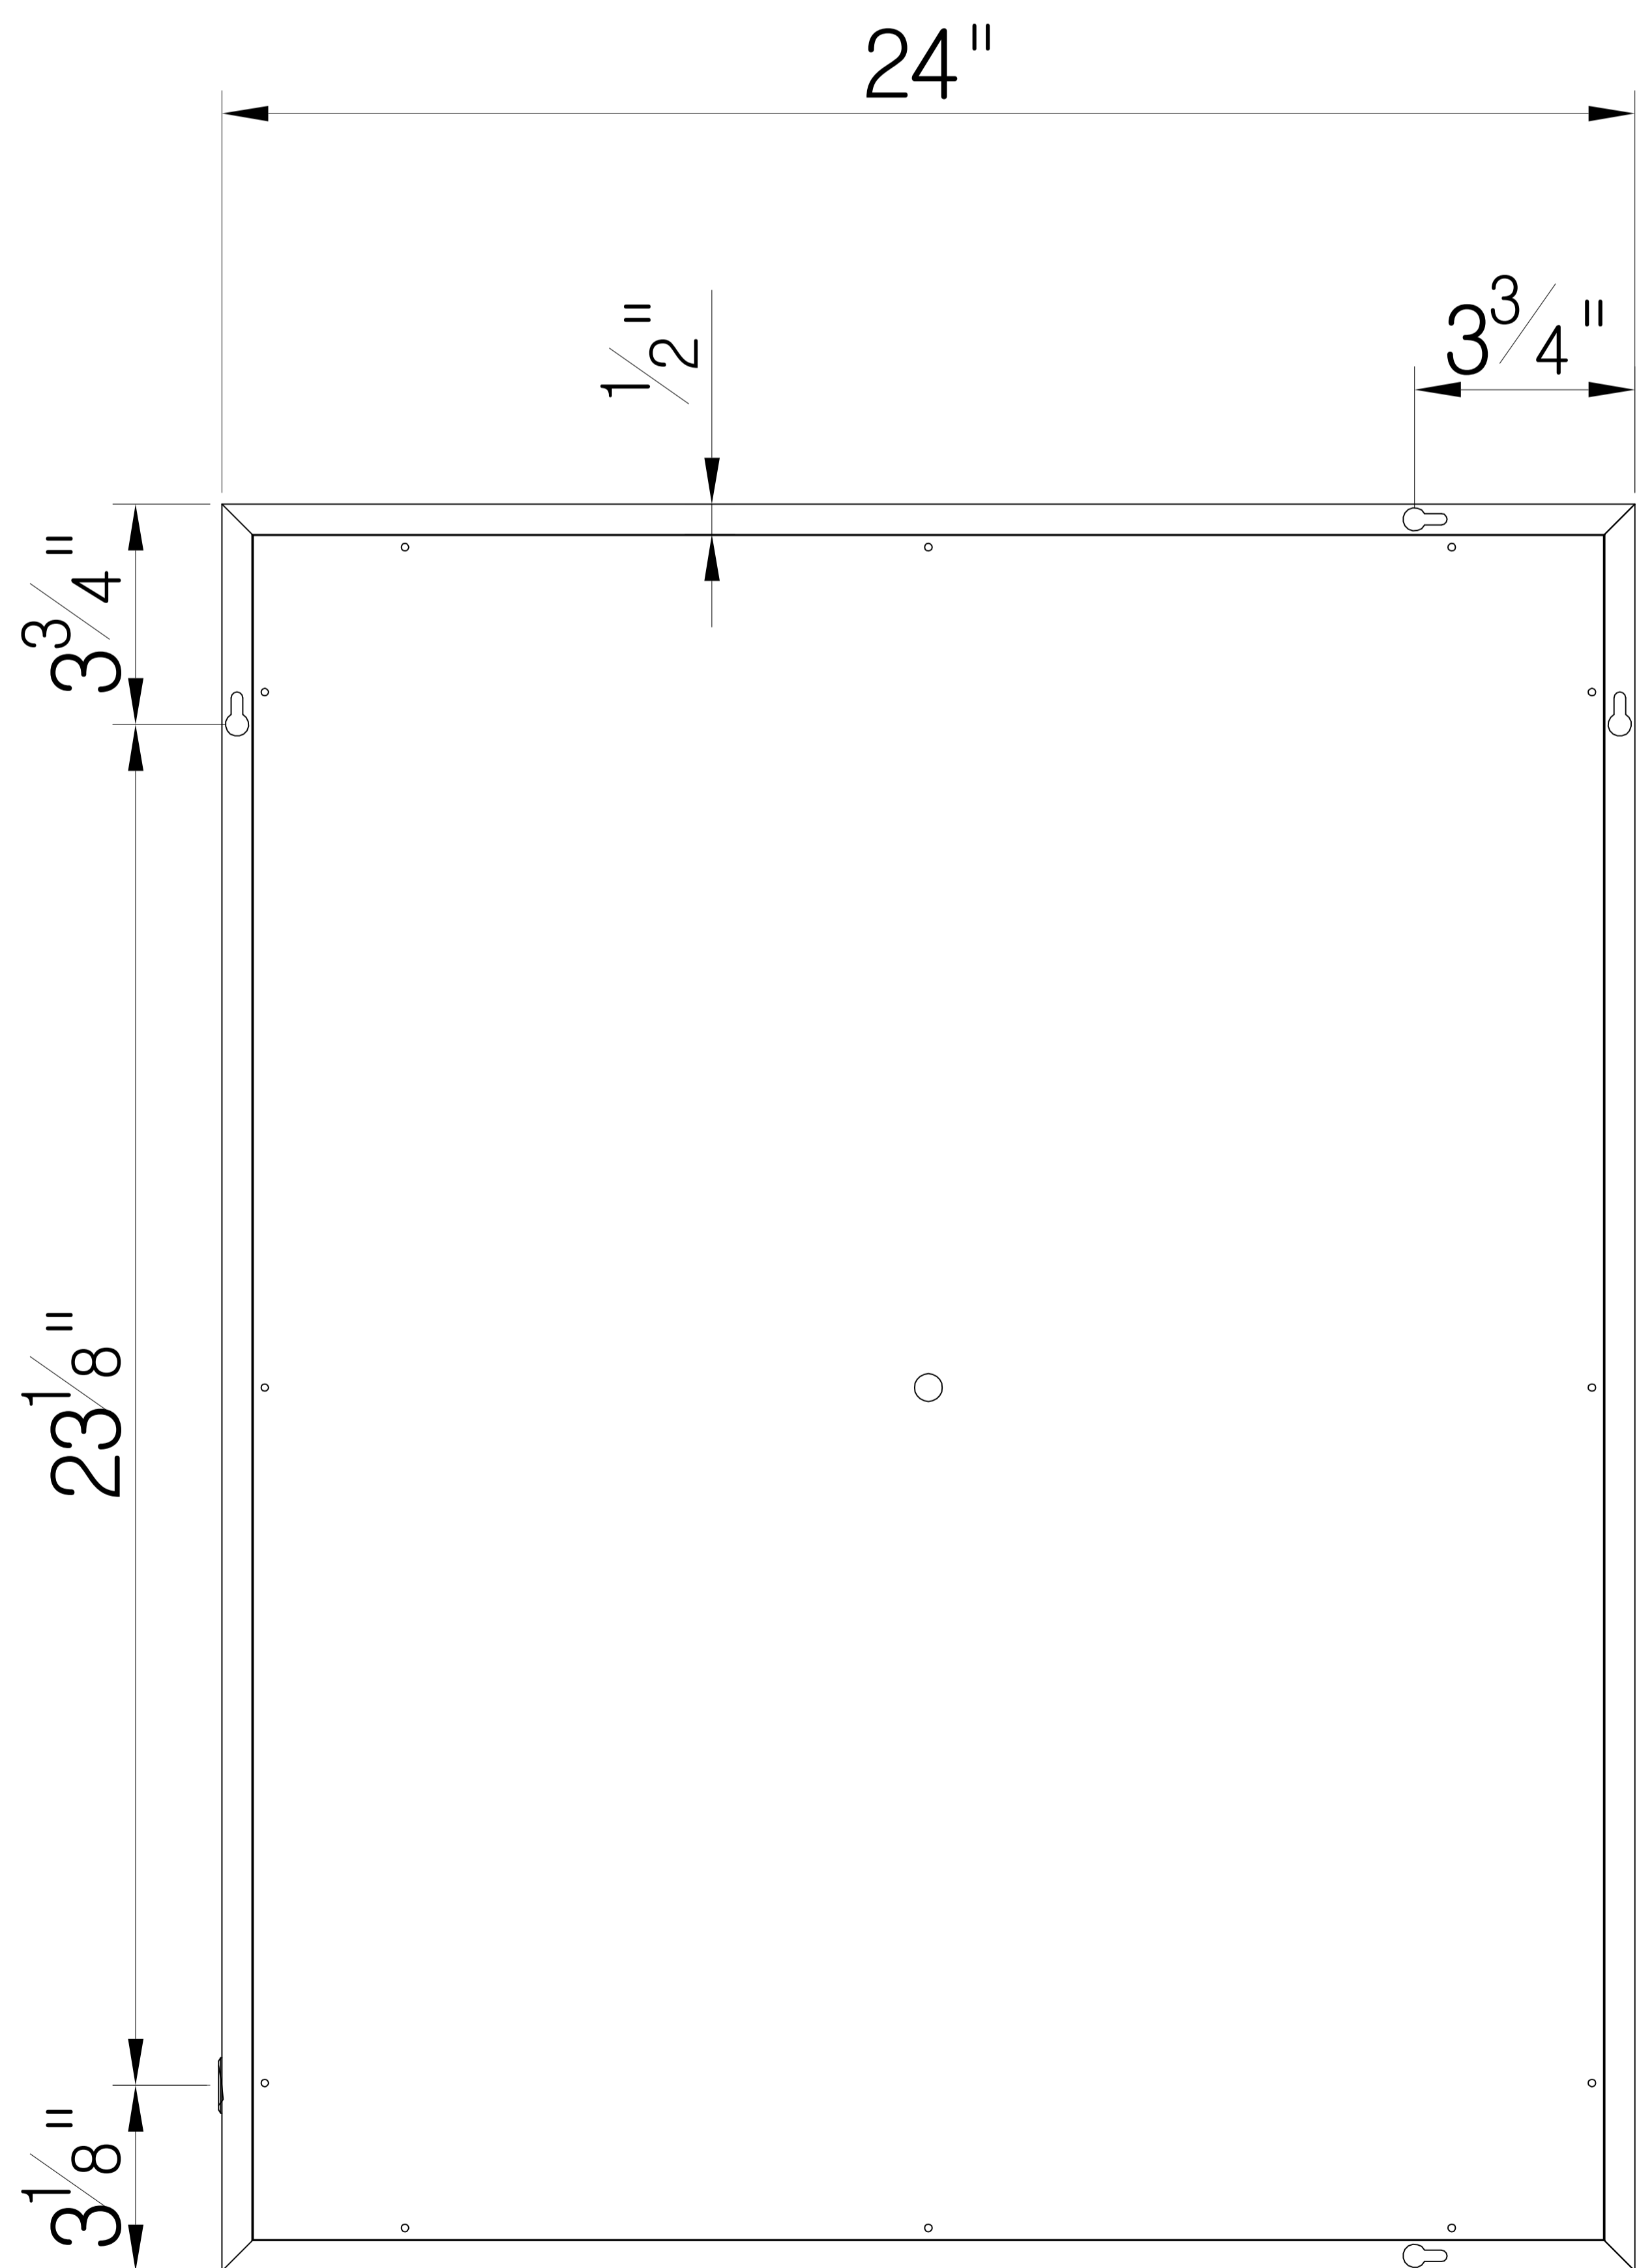

Aluminum Size

#IL-2030-R  
 SIZE: 20" X 30"  
 LAMP: LED

Aluminum Size

#IL-2036-R  
 SIZE: 20" X 36"  
 LAMP: LED

Aluminum Size

#IL-2266-R  
 SIZE: 22" X 66"  
 LAMP: LED

Aluminum Size

#IL-2430-R  
 SIZE: 24" X 30"  
 LAMP: LED

Aluminum Size

#IL-2436-R  
 SIZE: 24" X 36"  
 LAMP: LED

Aluminum Size

#IL-3036-R  
 SIZE: 30" X 36"  
 LAMP: LED

Aluminum Size

#IL-3642-R  
 SIZE: 36" X 42"  
 LAMP: LED