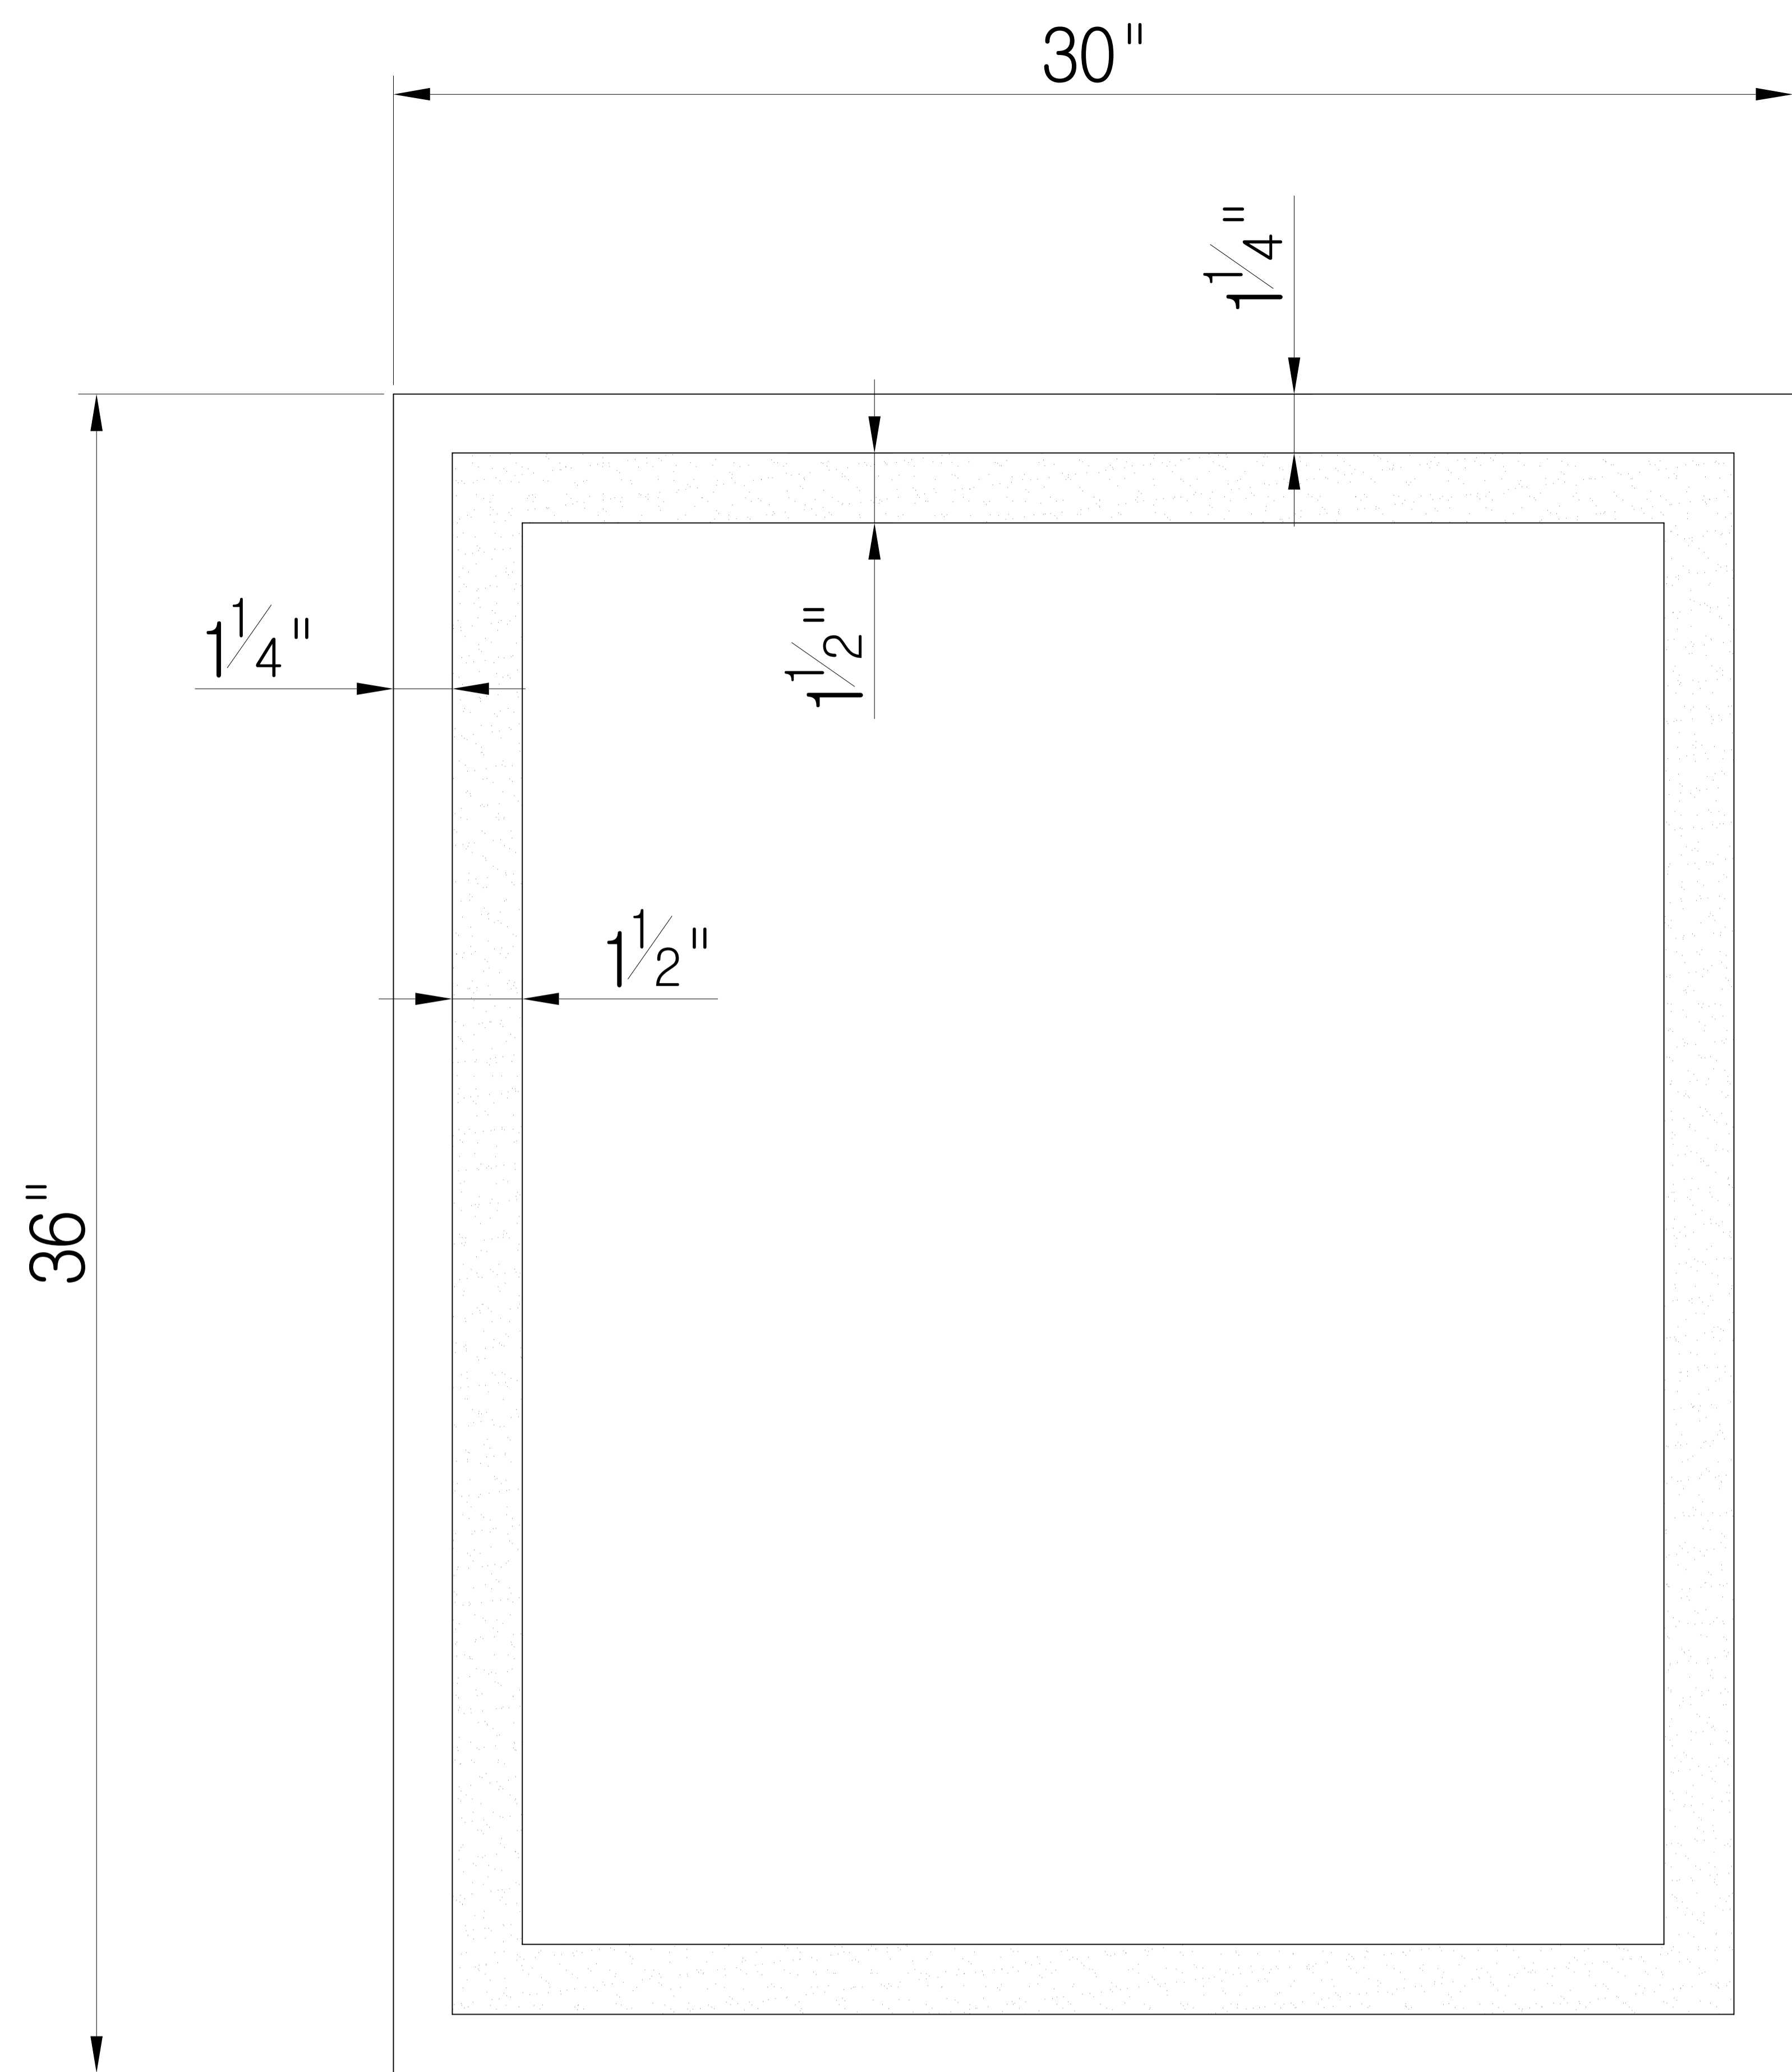

Aluminum Size

#IL-2030-R  
 SIZE: 20" X 30"  
 LAMP: LED

Aluminum Size

#IL-2036-R  
 SIZE: 20" X 36"  
 LAMP: LED

Aluminum Size

#IL-2266-R  
 SIZE: 22" X 66"  
 LAMP: LED

Aluminum Size

#IL-2430-R  
 SIZE: 24" X 30"  
 LAMP: LED

Aluminum Size

#IL-2436-R  
 SIZE: 24" X 36"  
 LAMP: LED

Aluminum Size

#IL-3036-R  
 SIZE: 30" X 36"  
 LAMP: LED

Aluminum Size

#IL-3642-R  
 SIZE: 36" X 42"  
 LAMP: LED