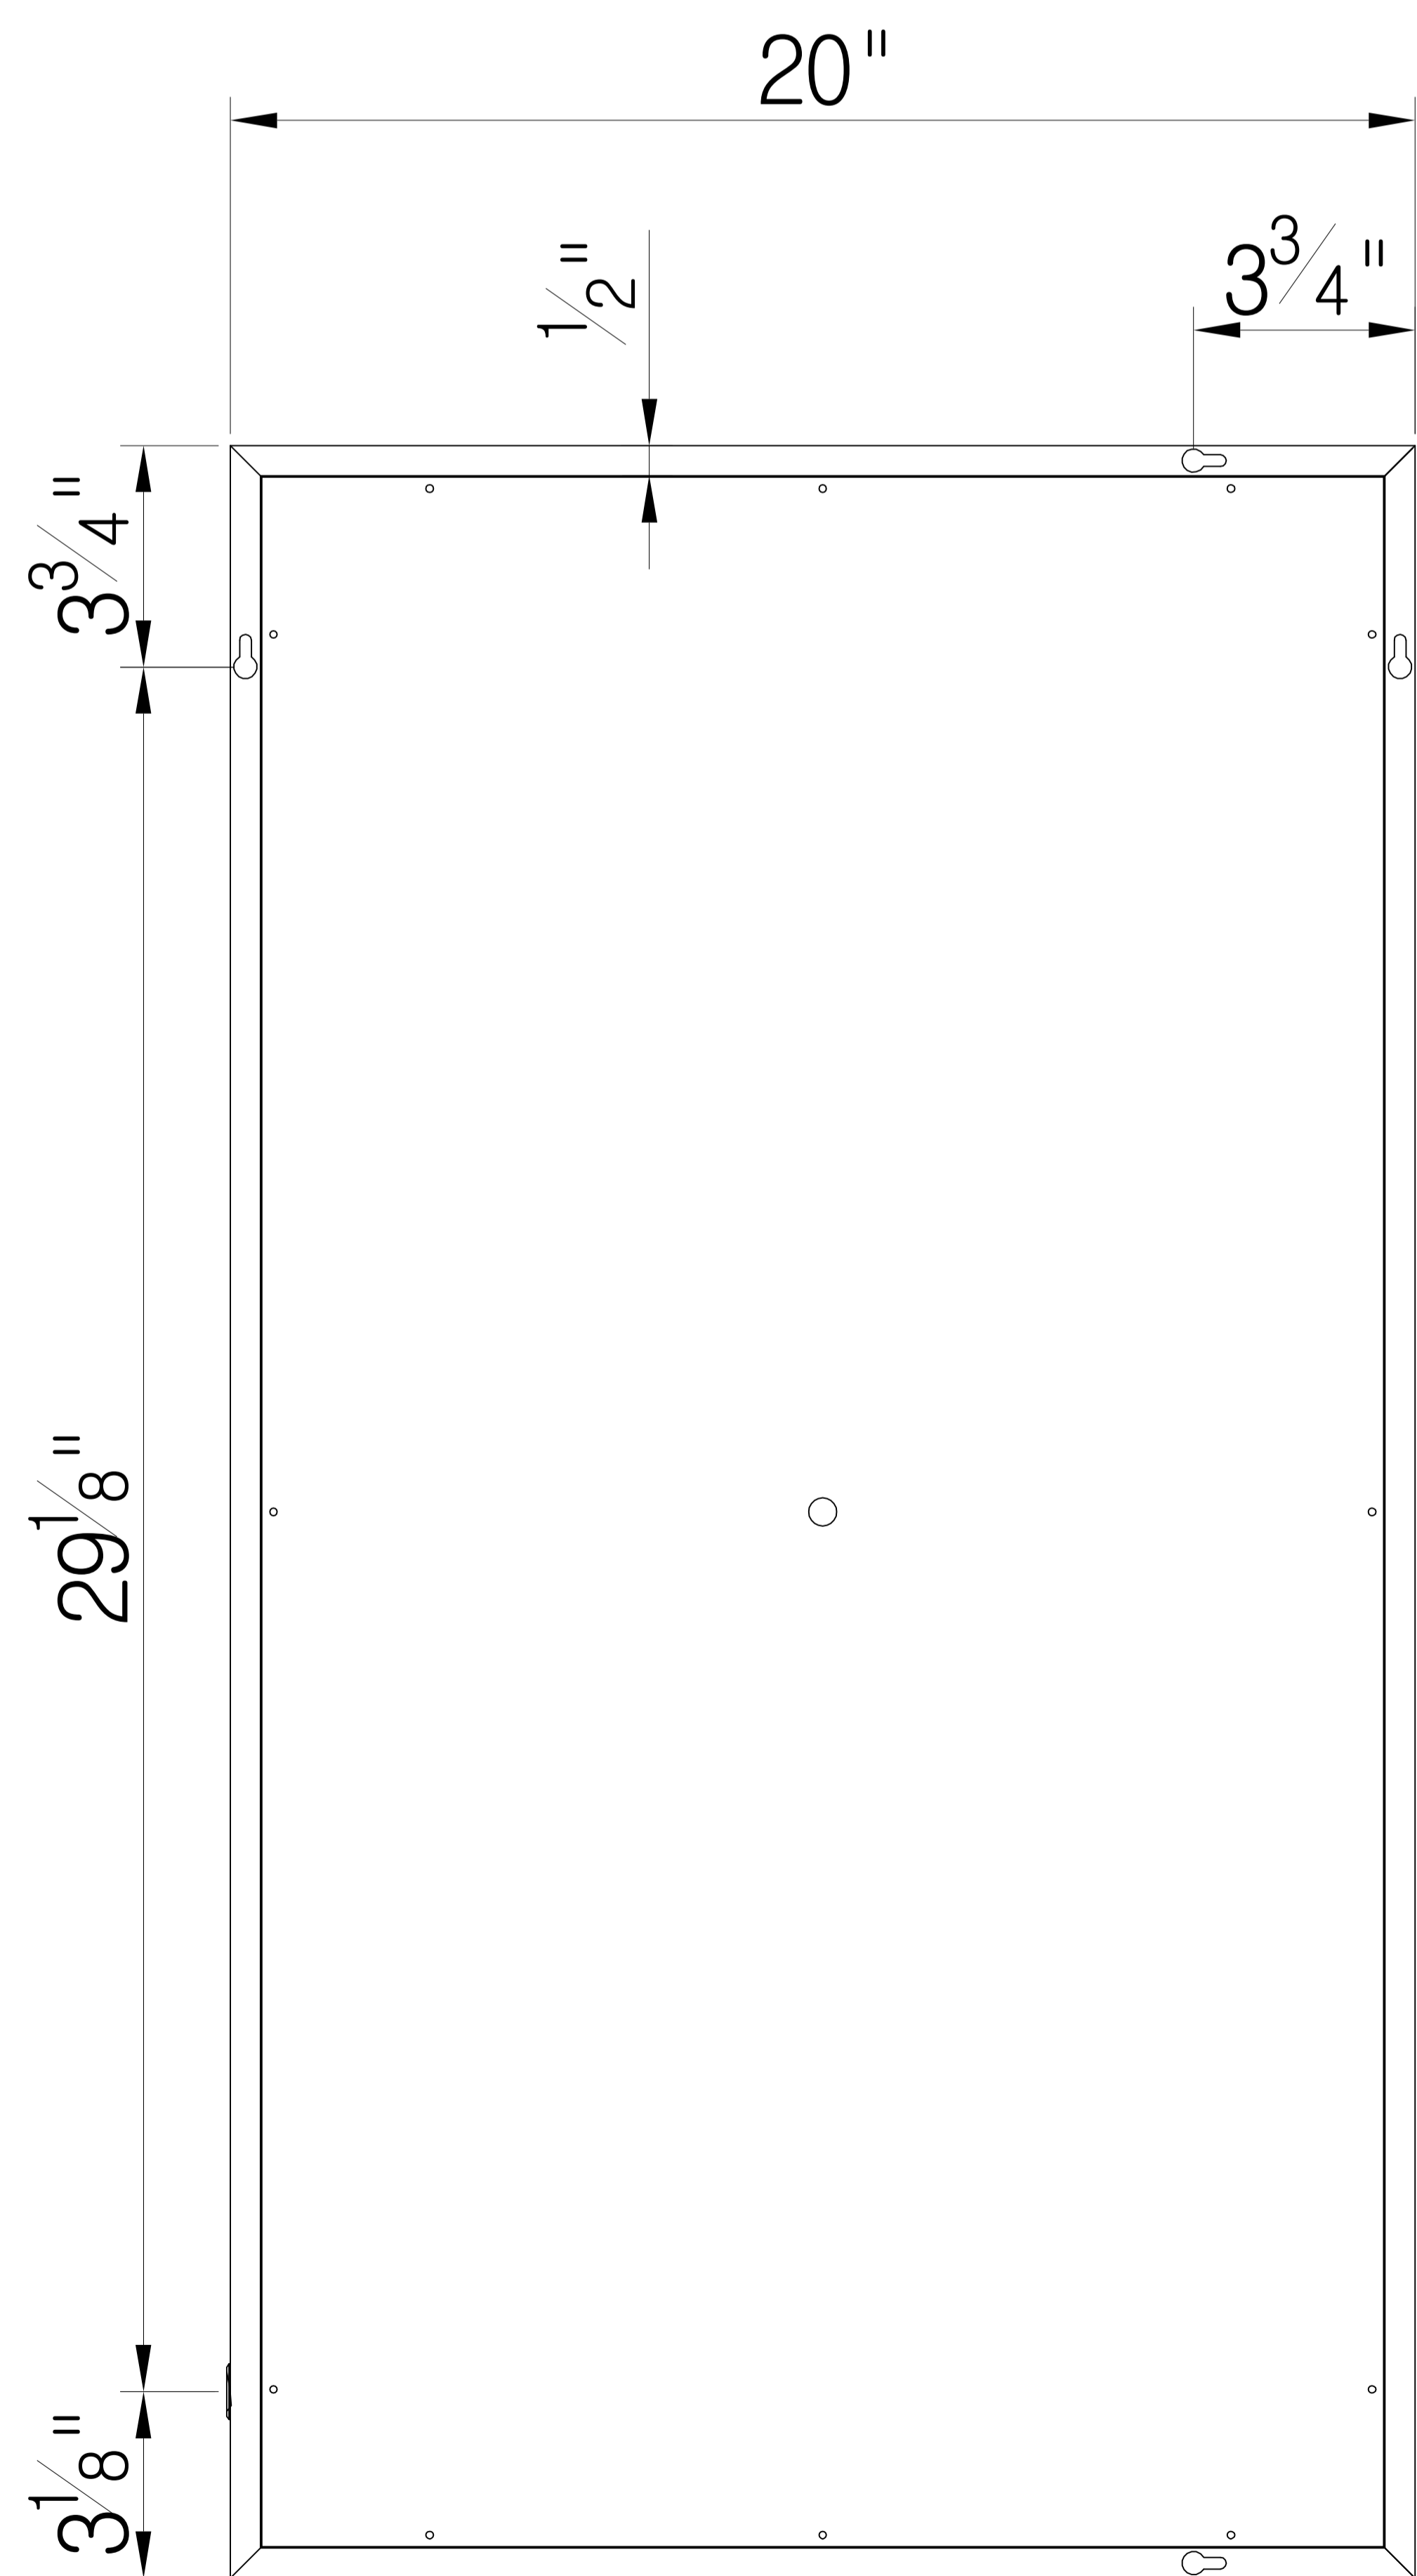

Aluminum Size

#IL-2030-R  
 SIZE: 20" X 30"  
 LAMP: LED

Aluminum Size

#IL-2036-R  
 SIZE: 20" X 36"  
 LAMP: LED

Aluminum Size

#IL-2266-R  
 SIZE: 22" X 66"  
 LAMP: LED

Aluminum Size

#IL-2430-R  
 SIZE: 24" X 30"  
 LAMP: LED

Aluminum Size

#IL-2436-R  
 SIZE: 24" X 36"  
 LAMP: LED

Aluminum Size

#IL-3036-R  
 SIZE: 30" X 36"  
 LAMP: LED

Aluminum Size

#IL-3642-R  
 SIZE: 36" X 42"  
 LAMP: LED