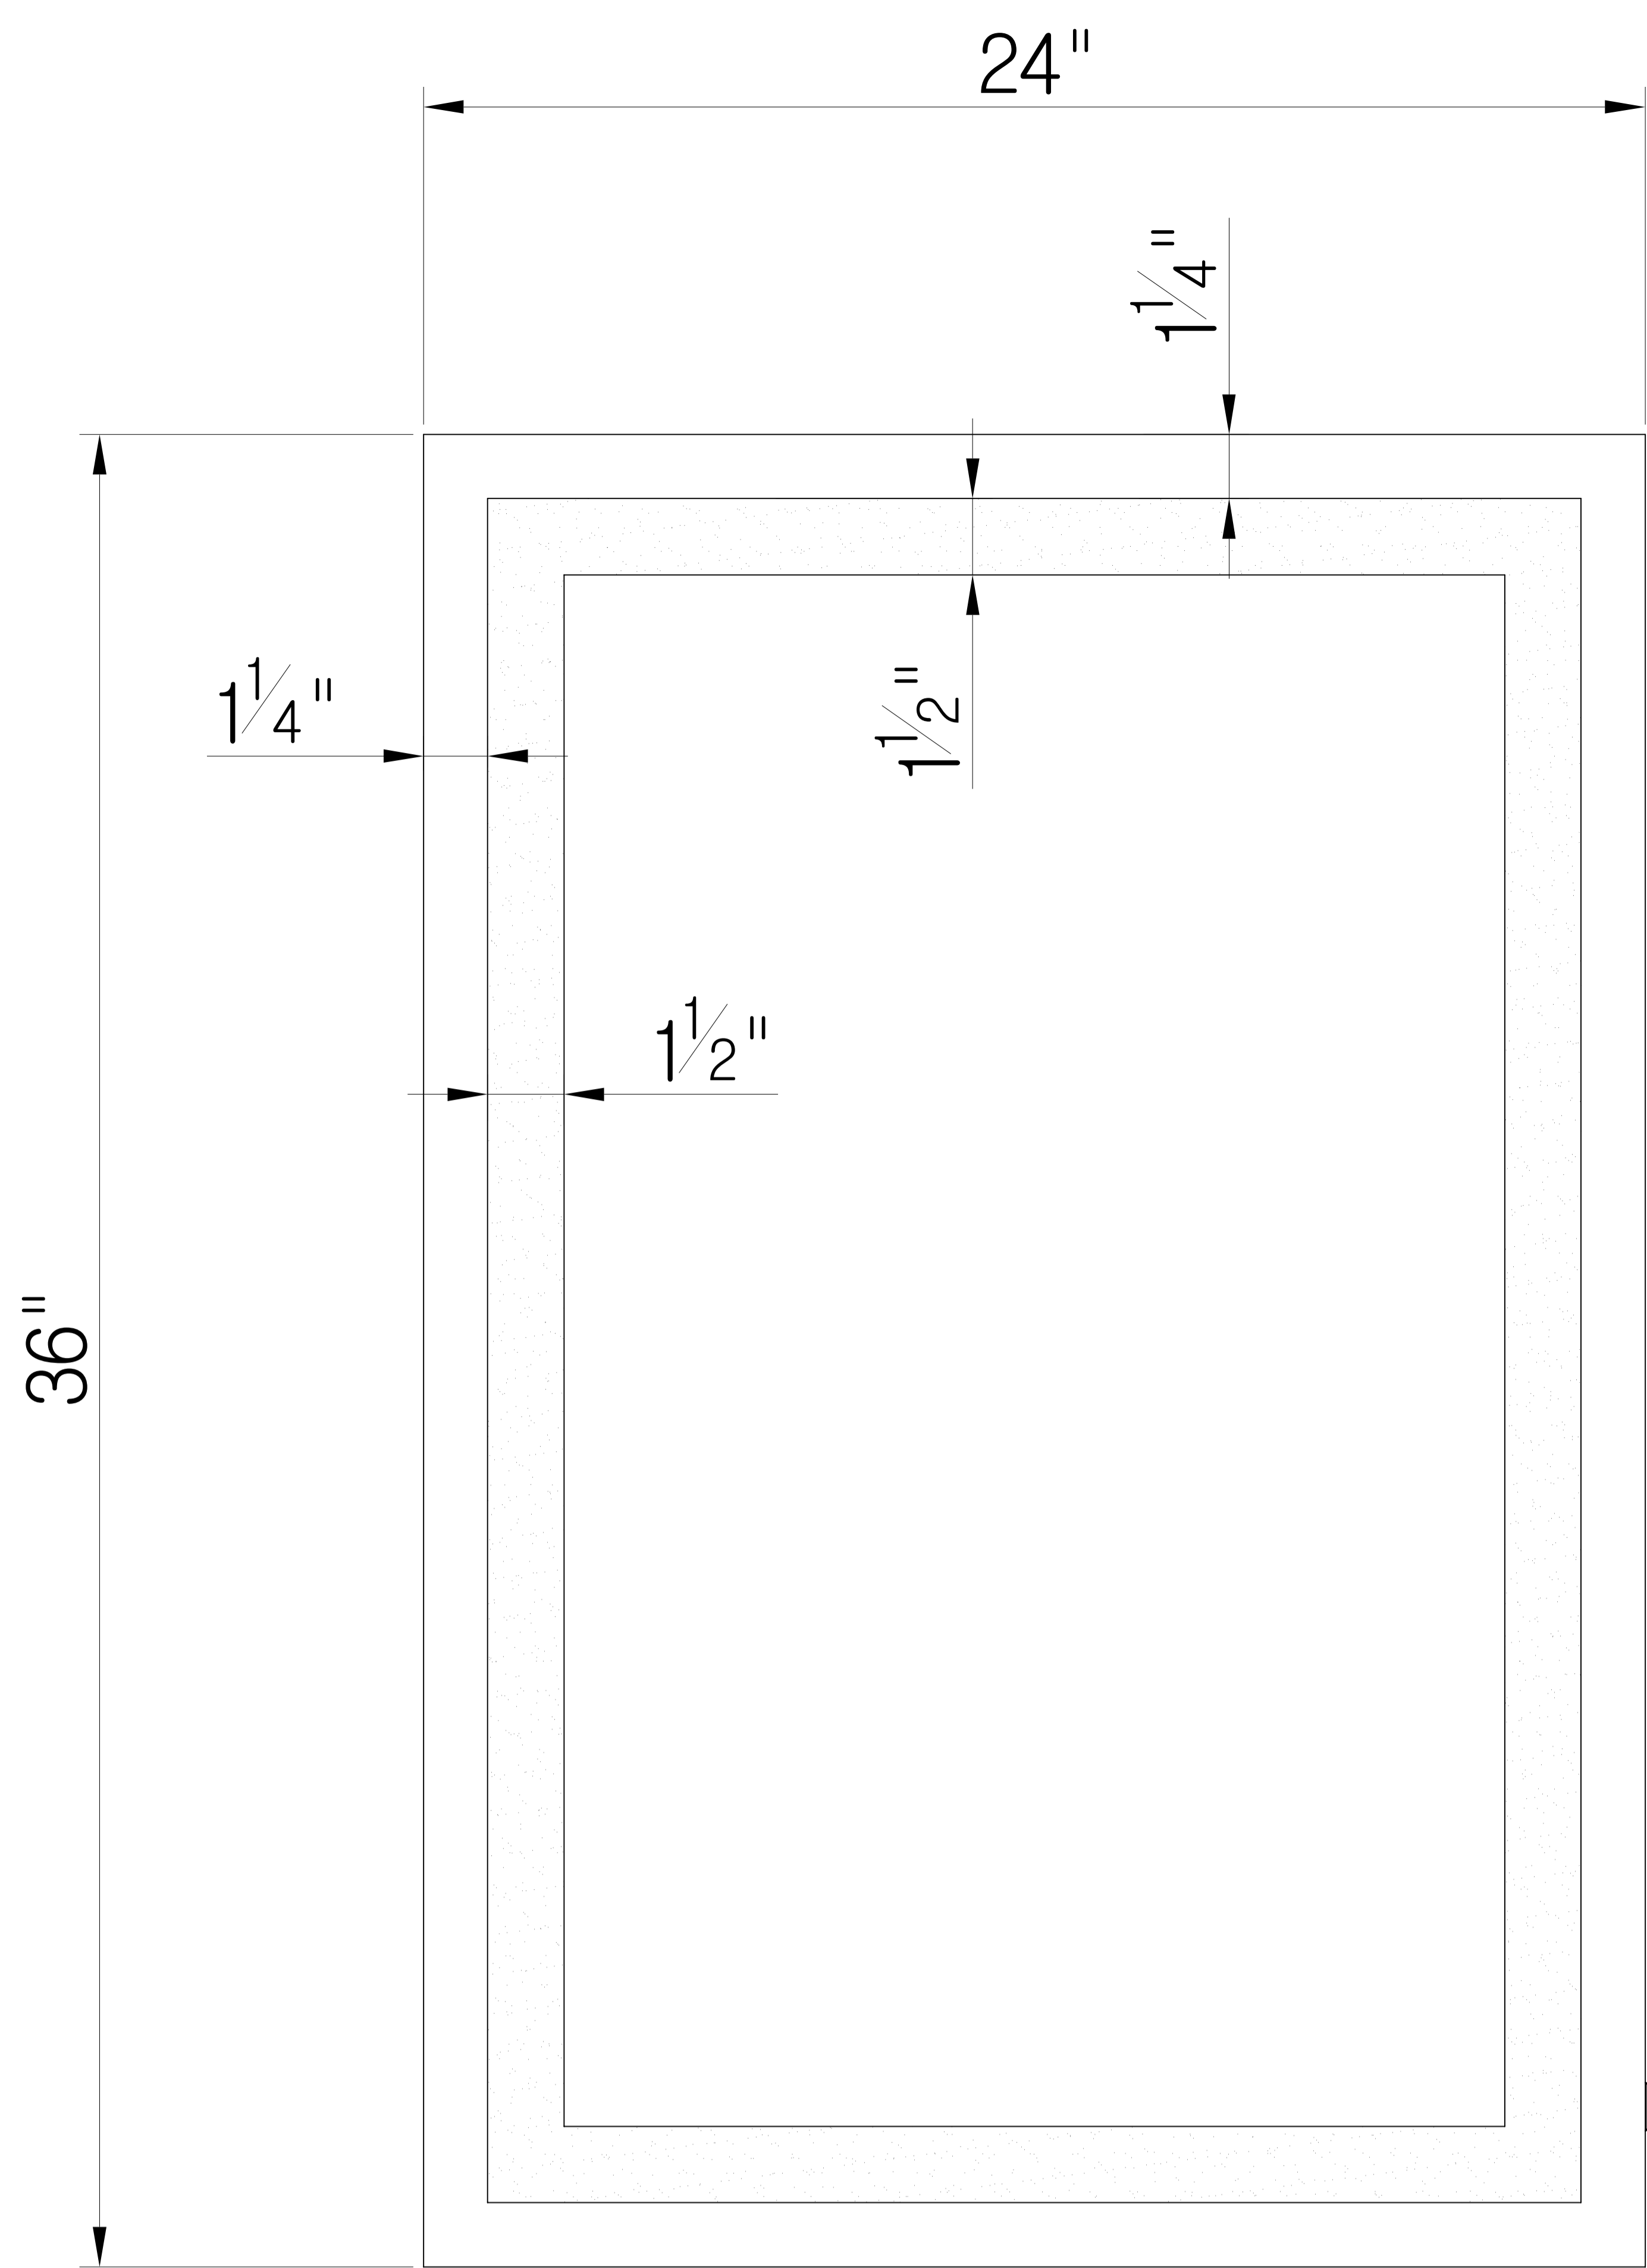

Aluminum Size

#IL-2030-R  
 SIZE: 20" X 30"  
 LAMP: LED

Aluminum Size

#IL-2036-R  
 SIZE: 20" X 36"  
 LAMP: LED

Aluminum Size

#IL-2266-R  
 SIZE: 22" X 66"  
 LAMP: LED

Aluminum Size

#IL-2430-R  
 SIZE: 24" X 30"  
 LAMP: LED

Aluminum Size

#IL-2436-R  
 SIZE: 24" X 36"  
 LAMP: LED

Aluminum Size

#IL-3036-R  
 SIZE: 30" X 36"  
 LAMP: LED

Aluminum Size

#IL-3642-R  
 SIZE: 36" X 42"  
 LAMP: LED