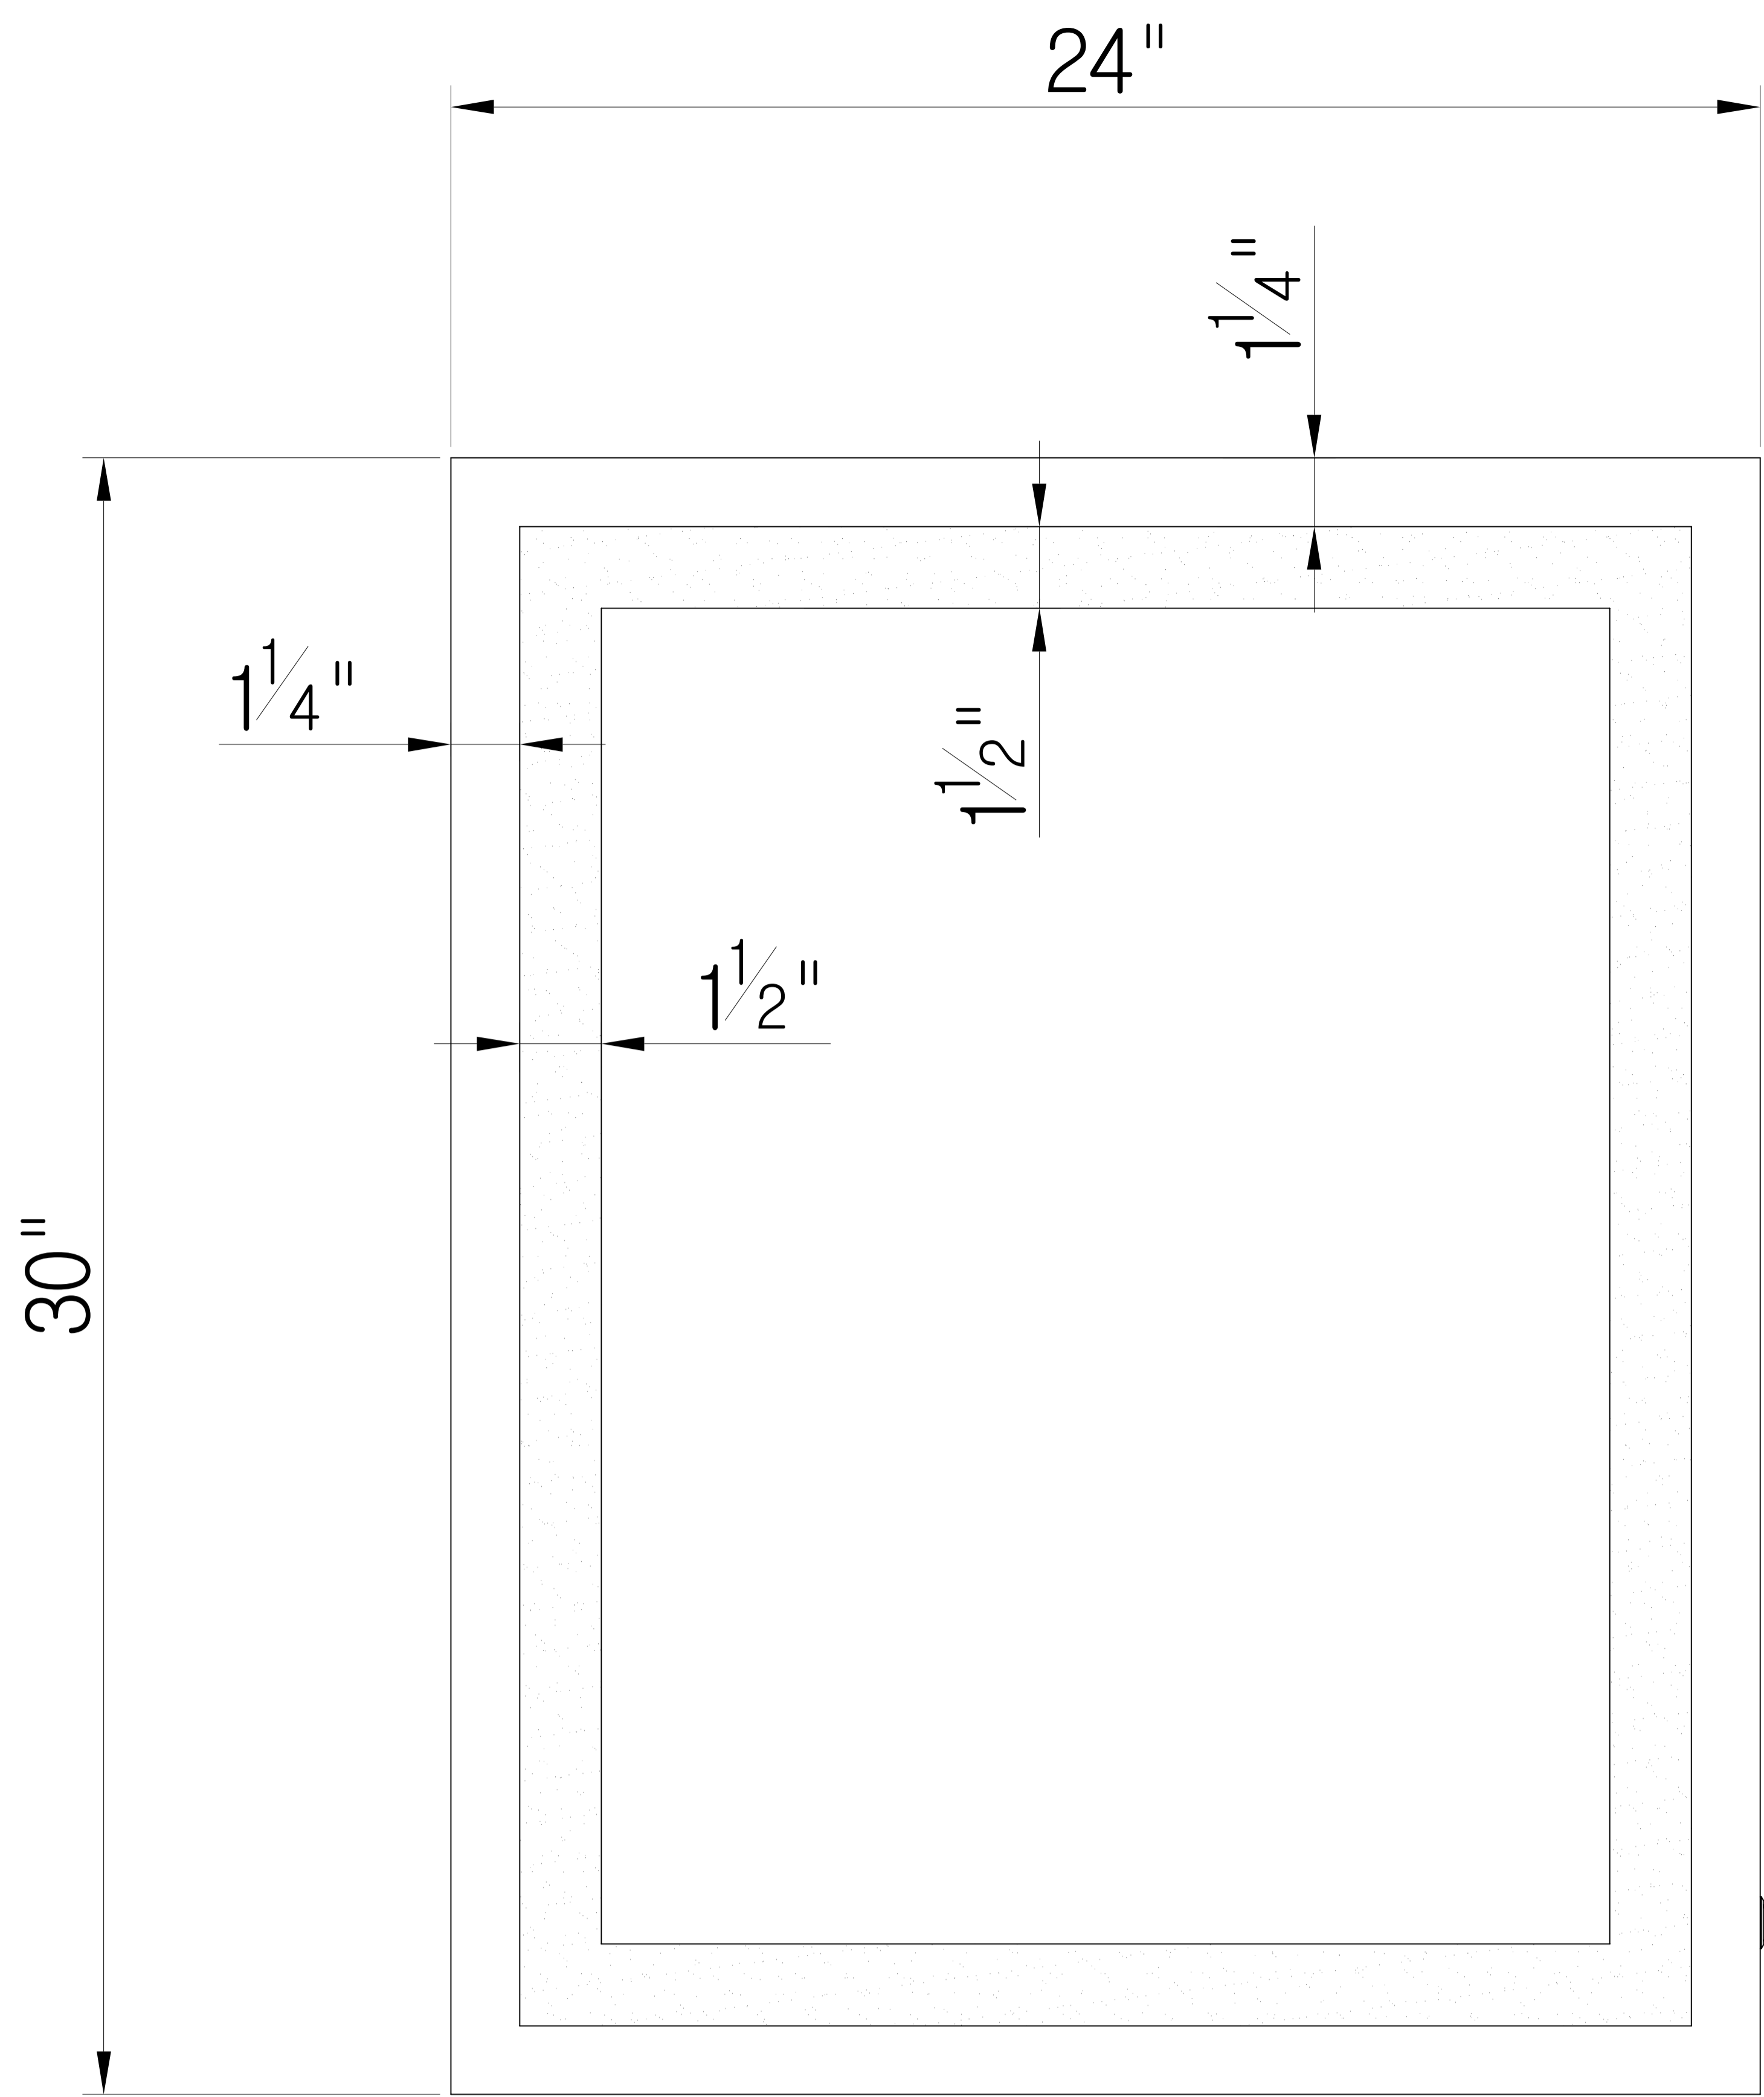

Aluminum Size

#IL-2030-R  
 SIZE: 20" X 30"  
 LAMP: LED

Aluminum Size

#IL-2036-R  
 SIZE: 20" X 36"  
 LAMP: LED

Aluminum Size

#IL-2266-R  
 SIZE: 22" X 66"  
 LAMP: LED

Aluminum Size

#IL-2430-R  
 SIZE: 24" X 30"  
 LAMP: LED

Aluminum Size

#IL-2436-R  
 SIZE: 24" X 36"  
 LAMP: LED

Aluminum Size

#IL-3036-R  
 SIZE: 30" X 36"  
 LAMP: LED

Aluminum Size

#IL-3642-R  
 SIZE: 36" X 42"  
 LAMP: LED