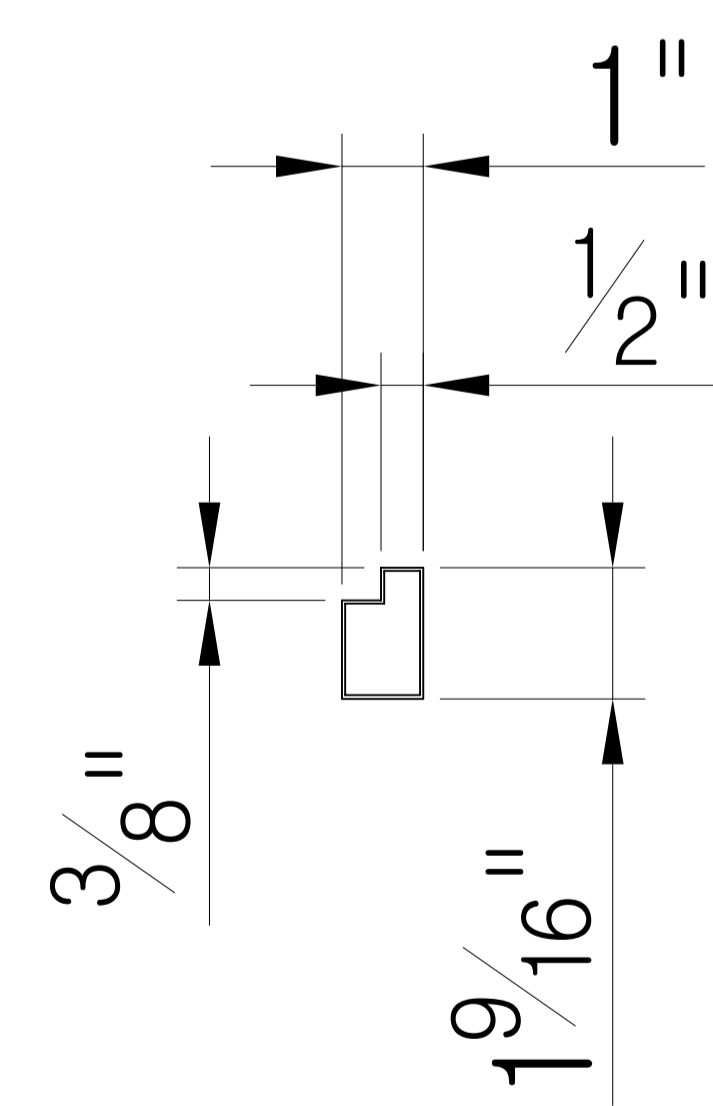

Aluminum Size

#IL-2030-R  
 SIZE: 20" X 30"  
 LAMP: LED

Aluminum Size

#IL-2036-R  
 SIZE: 20" X 36"  
 LAMP: LED

Aluminum Size

#IL-2266-R  
 SIZE: 22" X 66"  
 LAMP: LED

Aluminum Size

#IL-2430-R  
 SIZE: 24" X 30"  
 LAMP: LED

Aluminum Size

#IL-2436-R  
 SIZE: 24" X 36"  
 LAMP: LED

Aluminum Size

#IL-3036-R  
 SIZE: 30" X 36"  
 LAMP: LED

Aluminum Size

#IL-3642-R  
 SIZE: 36" X 42"  
 LAMP: LED