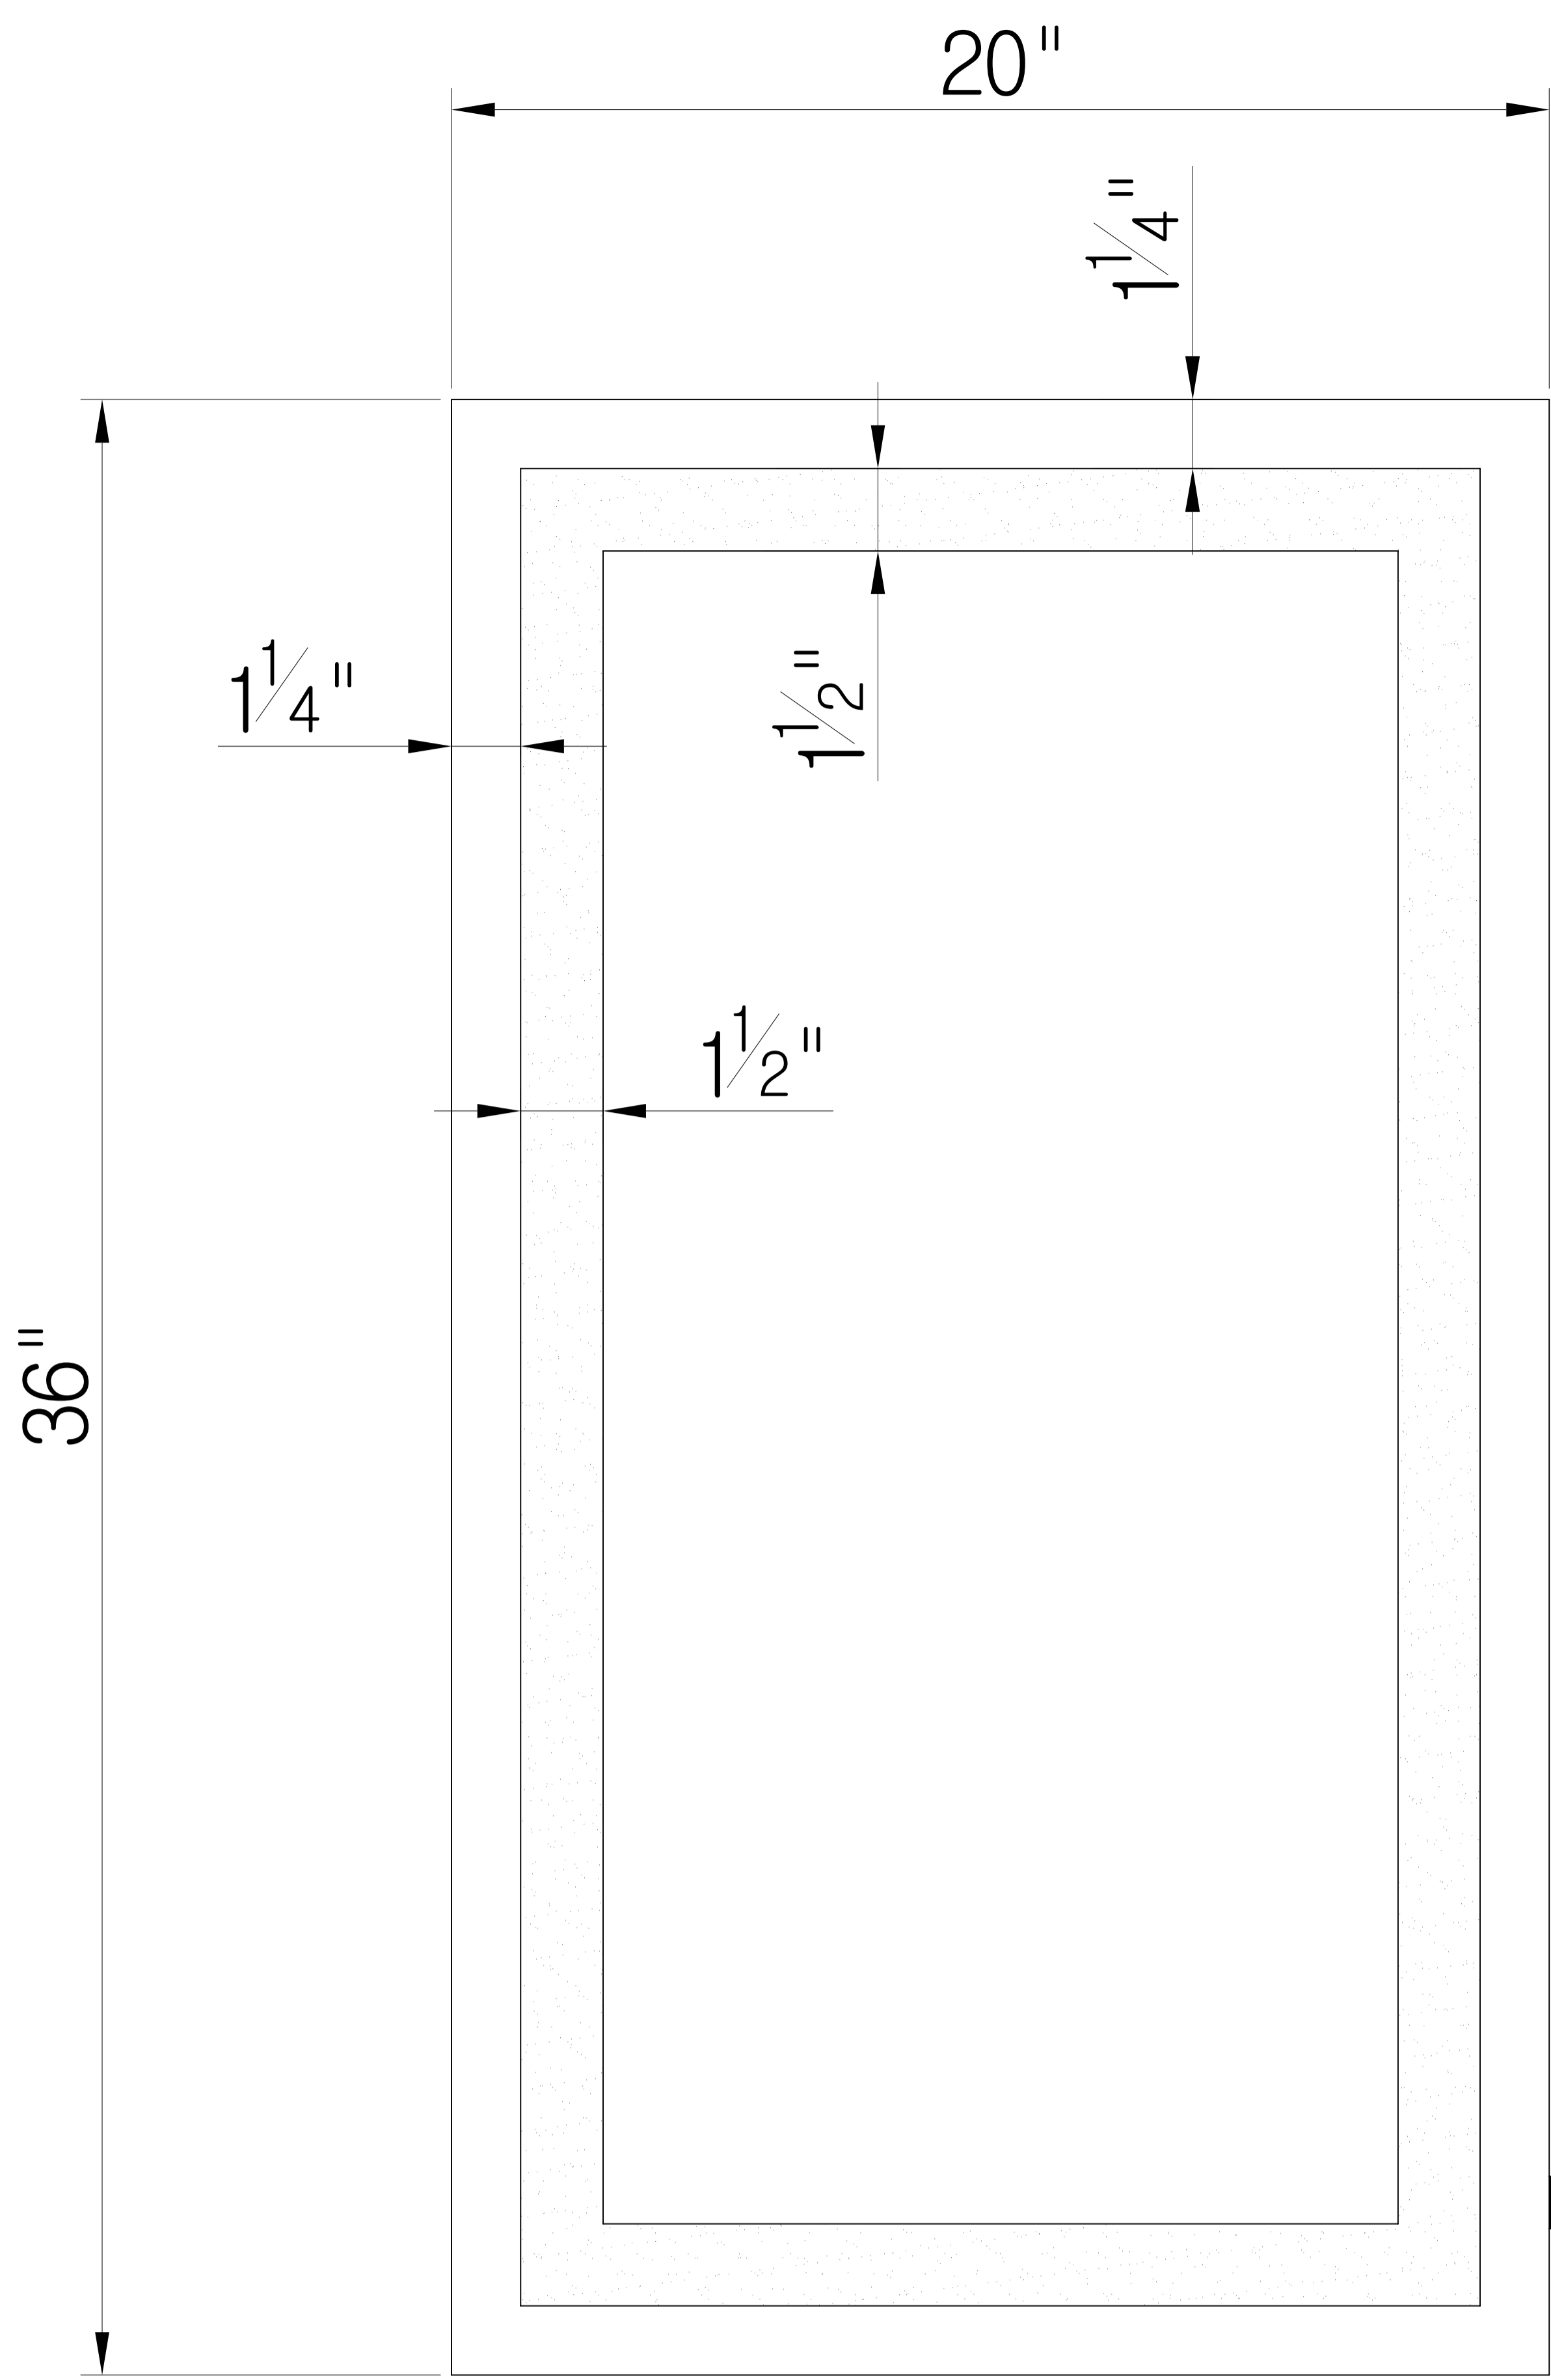

Aluminum Size

#IL-2030-R  
 SIZE: 20" X 30"  
 LAMP: LED

Aluminum Size

#IL-2036-R  
 SIZE: 20" X 36"  
 LAMP: LED

Aluminum Size

#IL-2266-R  
 SIZE: 22" X 66"  
 LAMP: LED

Aluminum Size

#IL-2430-R  
 SIZE: 24" X 30"  
 LAMP: LED

Aluminum Size

#IL-2436-R  
 SIZE: 24" X 36"  
 LAMP: LED

Aluminum Size

#IL-3036-R  
 SIZE: 30" X 36"  
 LAMP: LED

Aluminum Size

#IL-3642-R  
 SIZE: 36" X 42"  
 LAMP: LED