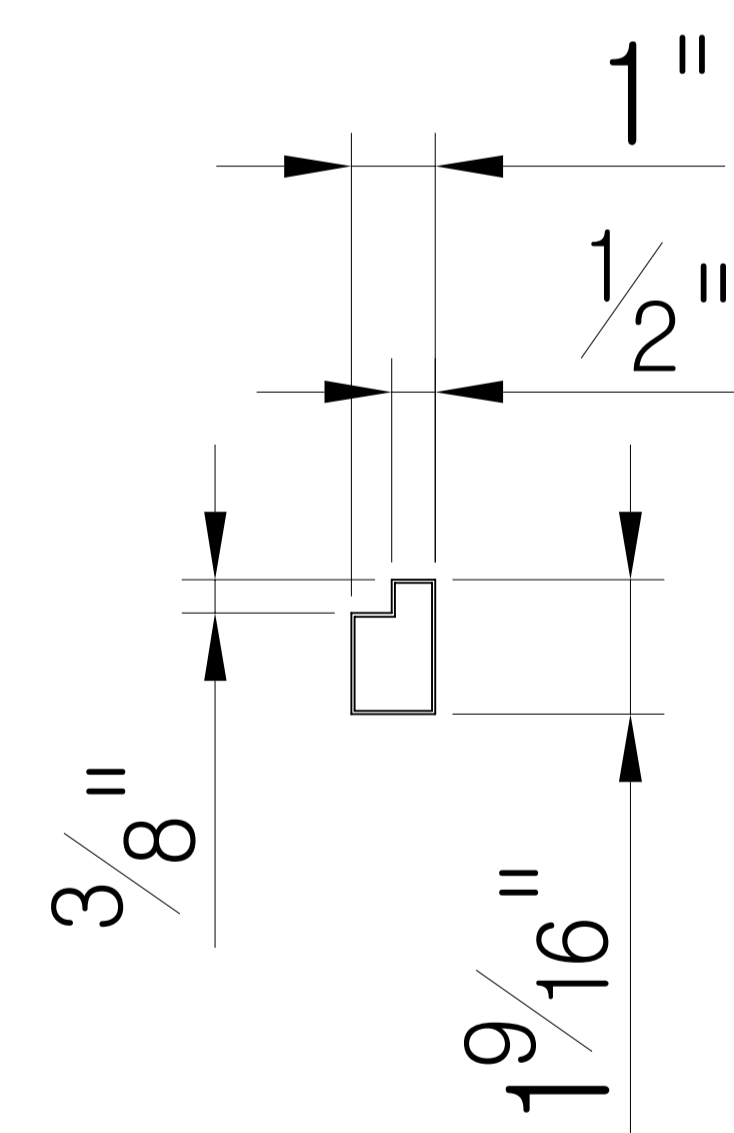

Aluminum Size

#IL-2030-R  
 SIZE: 20" X 30"  
 LAMP: LED

Aluminum Size

#IL-2036-R  
 SIZE: 20" X 36"  
 LAMP: LED

Aluminum Size

#IL-2266-R  
 SIZE: 22" X 66"  
 LAMP: LED

Aluminum Size

#IL-2430-R  
 SIZE: 24" X 30"  
 LAMP: LED

Aluminum Size

#IL-2436-R  
 SIZE: 24" X 36"  
 LAMP: LED

Aluminum Size

#IL-3036-R  
 SIZE: 30" X 36"  
 LAMP: LED

Aluminum Size

#IL-3642-R  
 SIZE: 36" X 42"  
 LAMP: LED