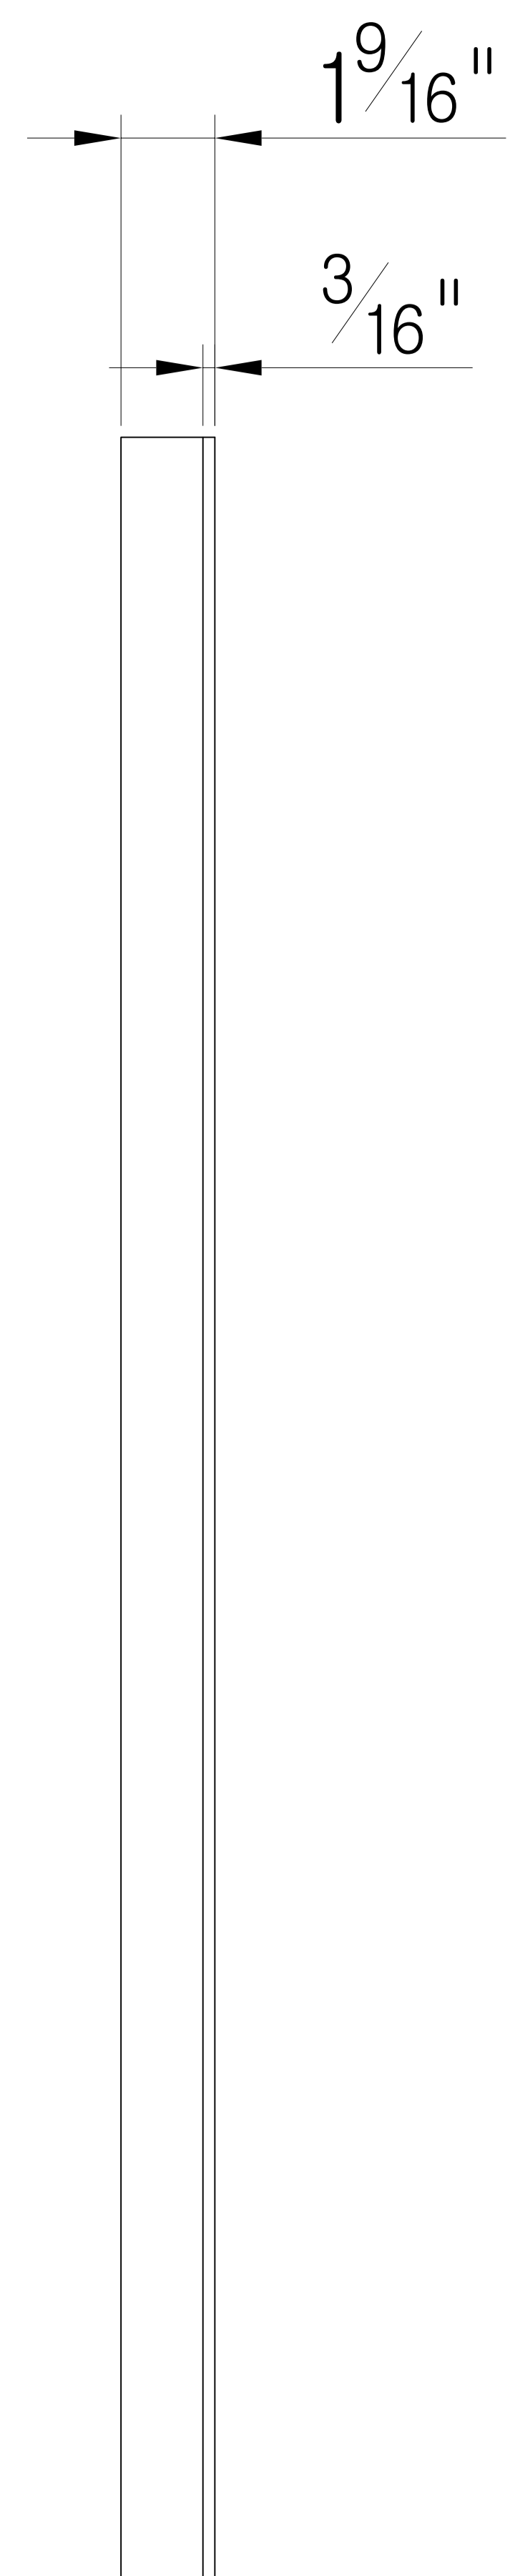

Aluminum Size

#IL-2030-R  
 SIZE: 20" X 30"  
 LAMP: LED

Aluminum Size

#IL-2036-R  
 SIZE: 20" X 36"  
 LAMP: LED

Aluminum Size

#IL-2266-R  
 SIZE: 22" X 66"  
 LAMP: LED

Aluminum Size

#IL-2430-R  
 SIZE: 24" X 30"  
 LAMP: LED

Aluminum Size

#IL-2436-R  
 SIZE: 24" X 36"  
 LAMP: LED

Aluminum Size

#IL-3036-R  
 SIZE: 30" X 36"  
 LAMP: LED

Aluminum Size

#IL-3642-R  
 SIZE: 36" X 42"  
 LAMP: LED