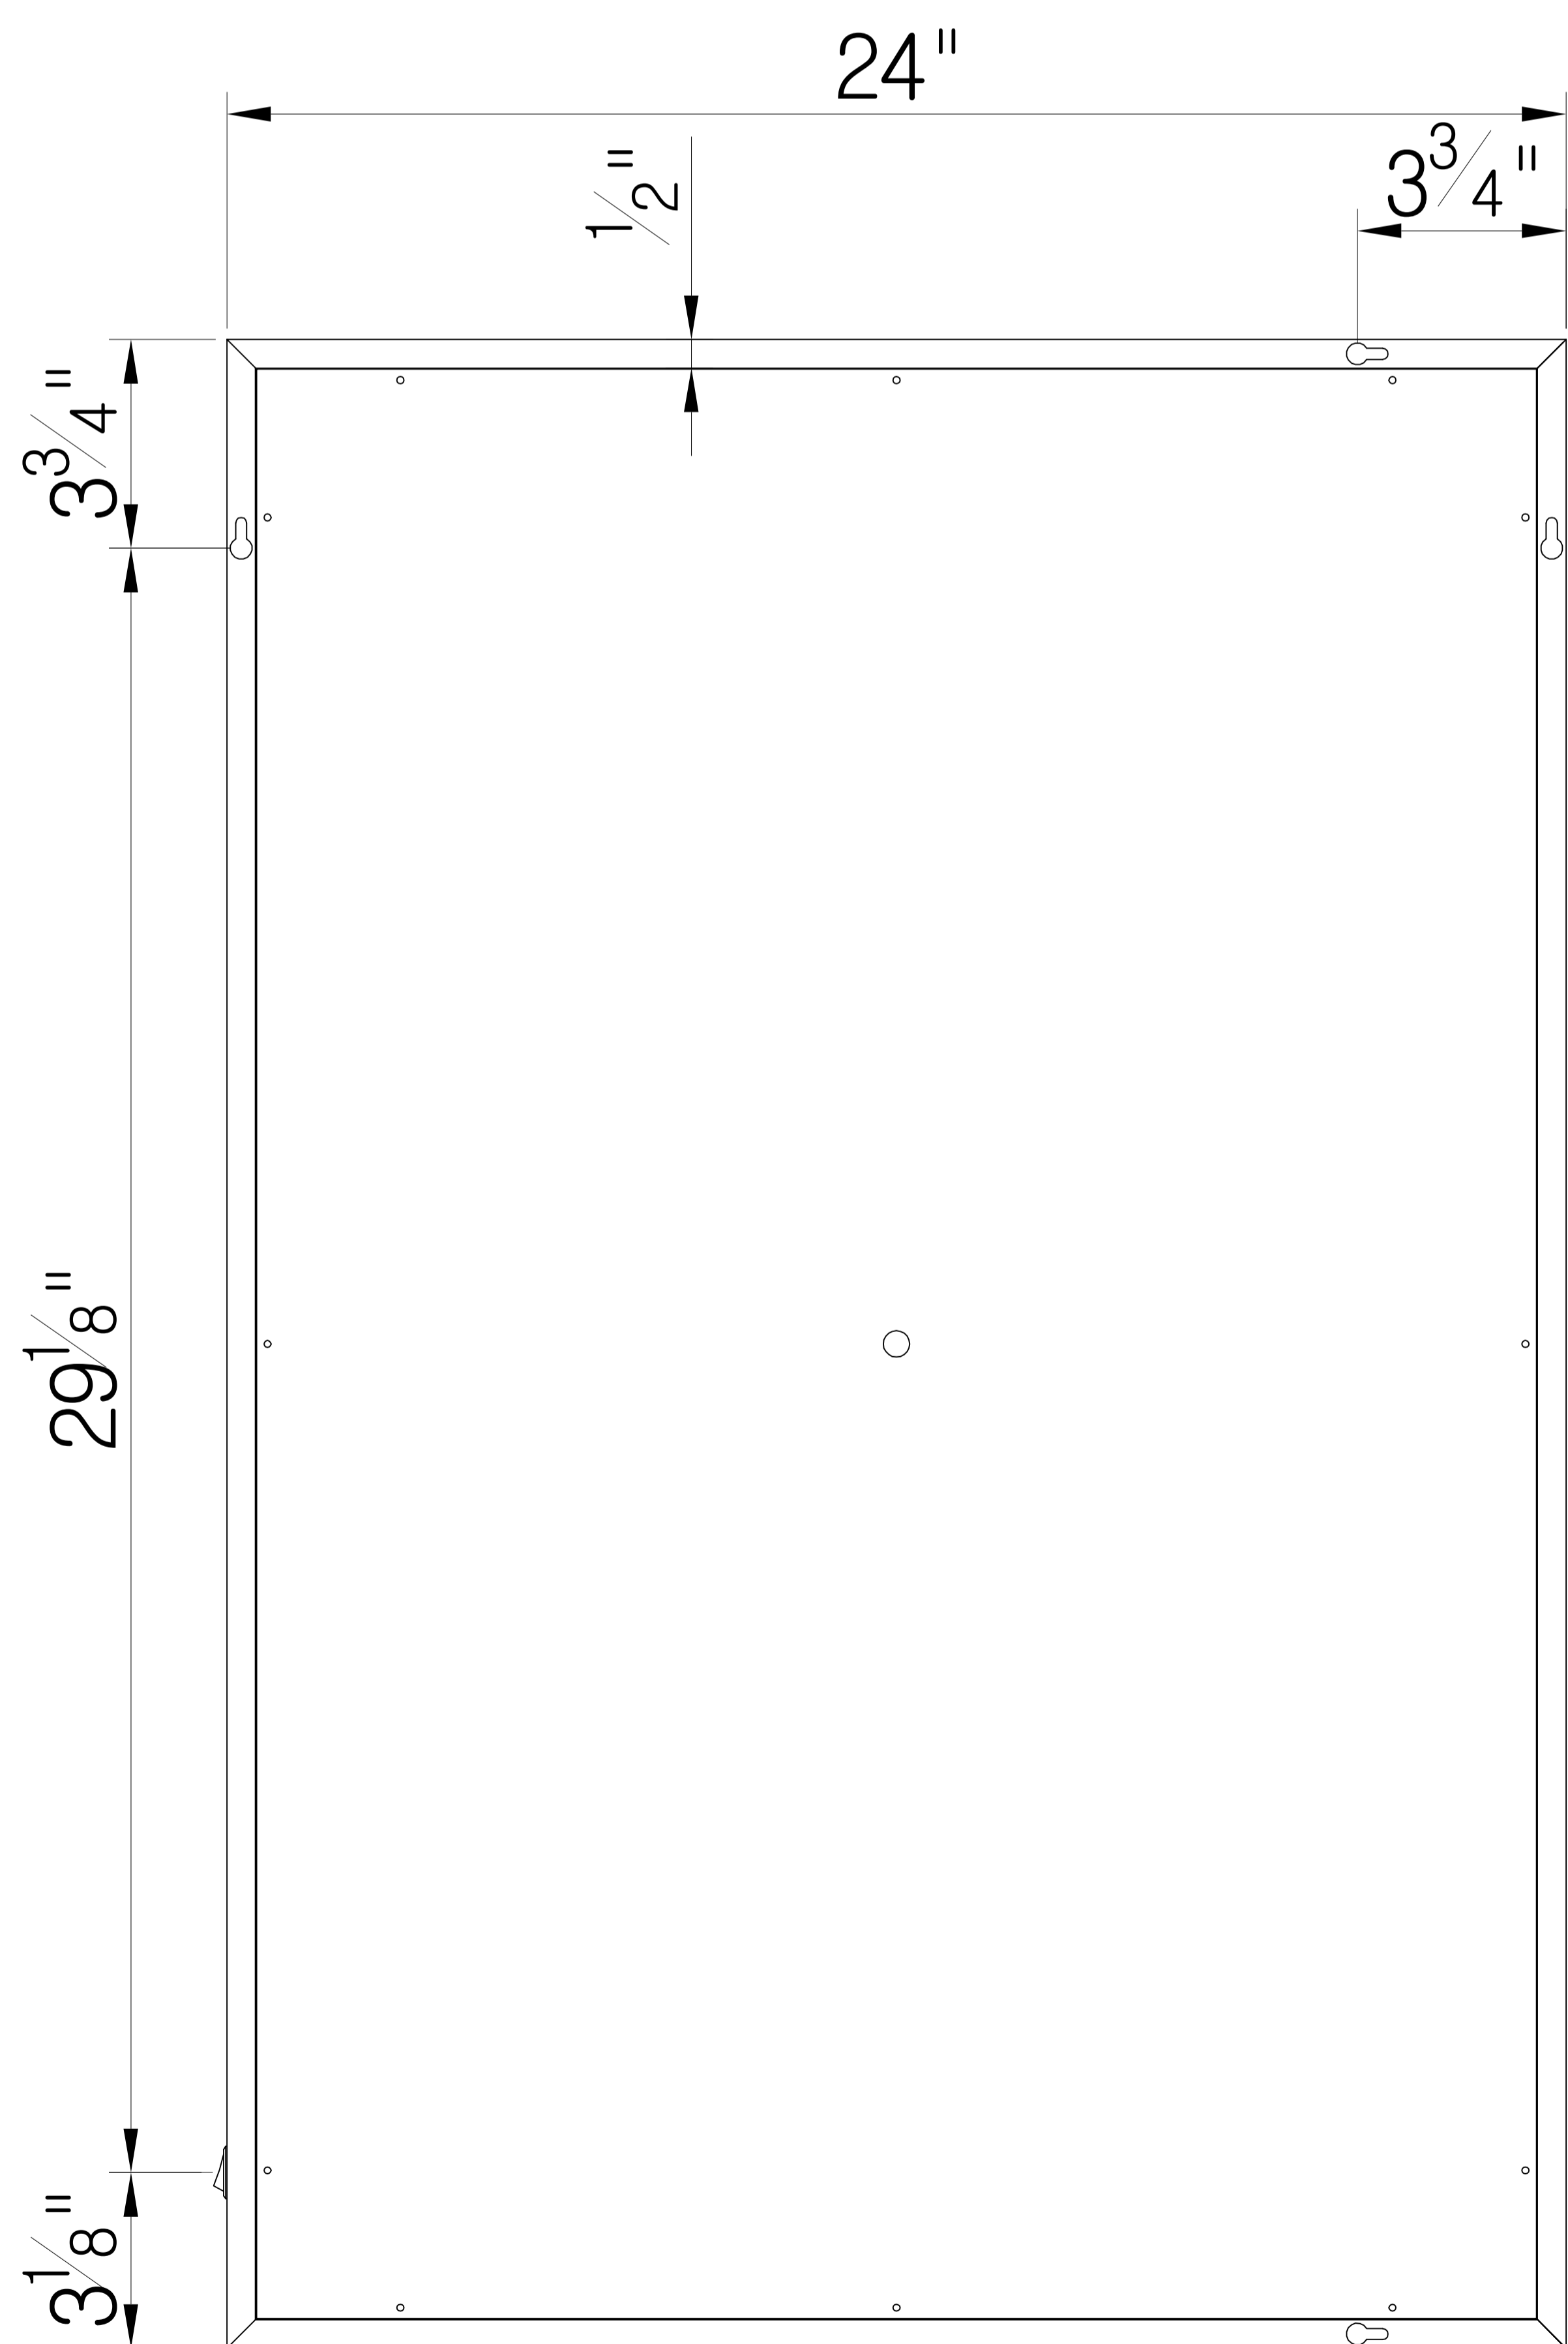

Aluminum Size

#IL-2030-R  
 SIZE: 20" X 30"  
 LAMP: LED

Aluminum Size

#IL-2036-R  
 SIZE: 20" X 36"  
 LAMP: LED

Aluminum Size

#IL-2266-R  
 SIZE: 22" X 66"  
 LAMP: LED

Aluminum Size

#IL-2430-R  
 SIZE: 24" X 30"  
 LAMP: LED

Aluminum Size

#IL-2436-R  
 SIZE: 24" X 36"  
 LAMP: LED

Aluminum Size

#IL-3036-R  
 SIZE: 30" X 36"  
 LAMP: LED

Aluminum Size

#IL-3642-R  
 SIZE: 36" X 42"  
 LAMP: LED