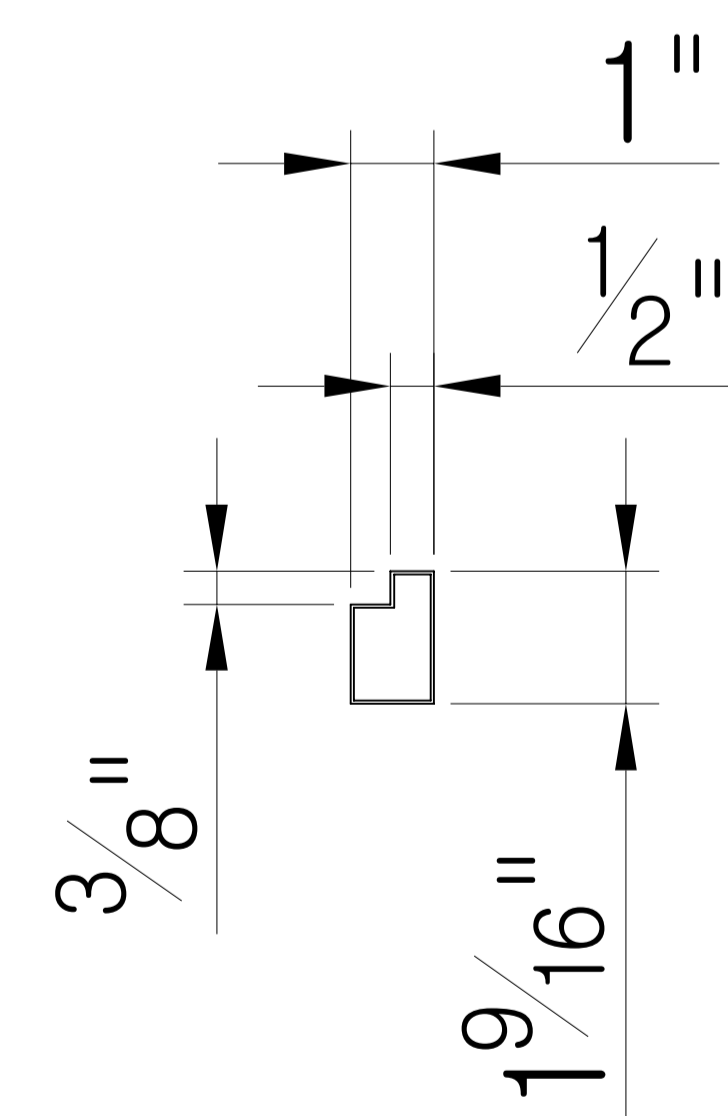

Aluminum Size

#IL-2030-R  
 SIZE: 20" X 30"  
 LAMP: LED

Aluminum Size

#IL-2036-R  
 SIZE: 20" X 36"  
 LAMP: LED

Aluminum Size

#IL-2266-R  
 SIZE: 22" X 66"  
 LAMP: LED

Aluminum Size

#IL-2430-R  
 SIZE: 24" X 30"  
 LAMP: LED

Aluminum Size

#IL-2436-R  
 SIZE: 24" X 36"  
 LAMP: LED

Aluminum Size

#IL-3036-R  
 SIZE: 30" X 36"  
 LAMP: LED

Aluminum Size

#IL-3642-R  
 SIZE: 36" X 42"  
 LAMP: LED