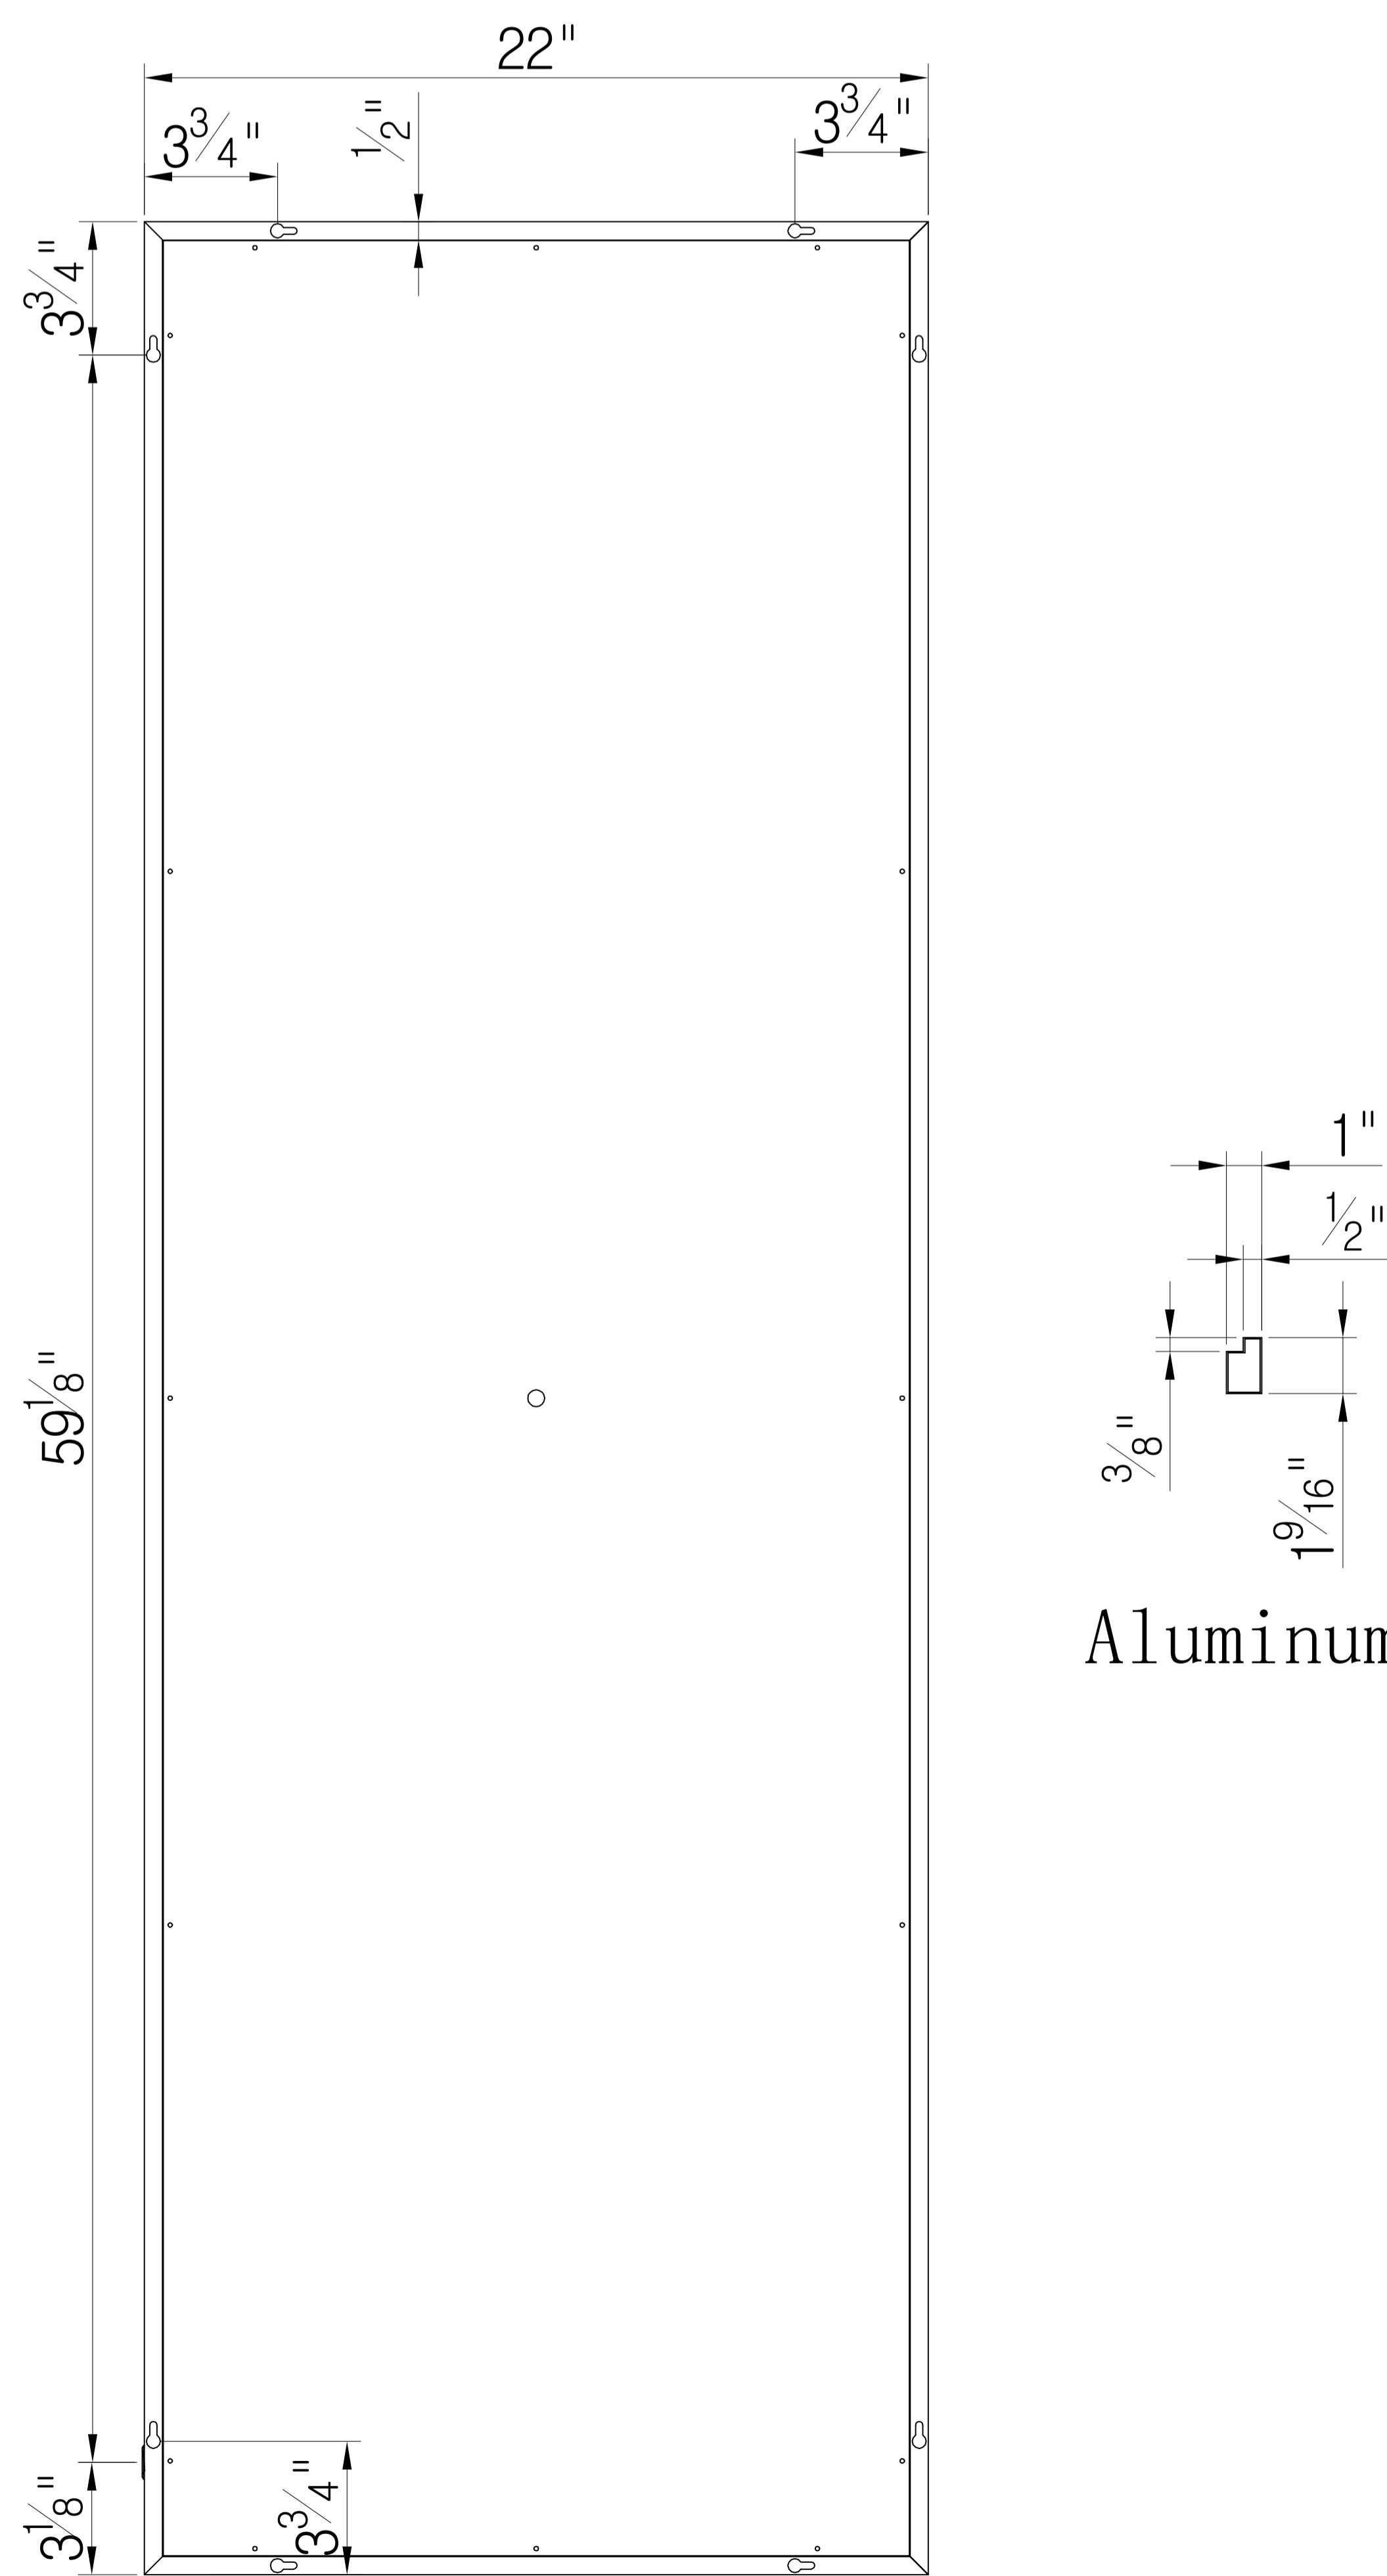

Aluminum Size

#IL-2030-R  
 SIZE: 20" X 30"  
 LAMP: LED

Aluminum Size

#IL-2036-R  
 SIZE: 20" X 36"  
 LAMP: LED

Aluminum Size

#IL-2266-R  
 SIZE: 22" X 66"  
 LAMP: LED

Aluminum Size

#IL-2430-R  
 SIZE: 24" X 30"  
 LAMP: LED

Aluminum Size

#IL-2436-R  
 SIZE: 24" X 36"  
 LAMP: LED

Aluminum Size

#IL-3036-R  
 SIZE: 30" X 36"  
 LAMP: LED

Aluminum Size

#IL-3642-R  
 SIZE: 36" X 42"  
 LAMP: LED