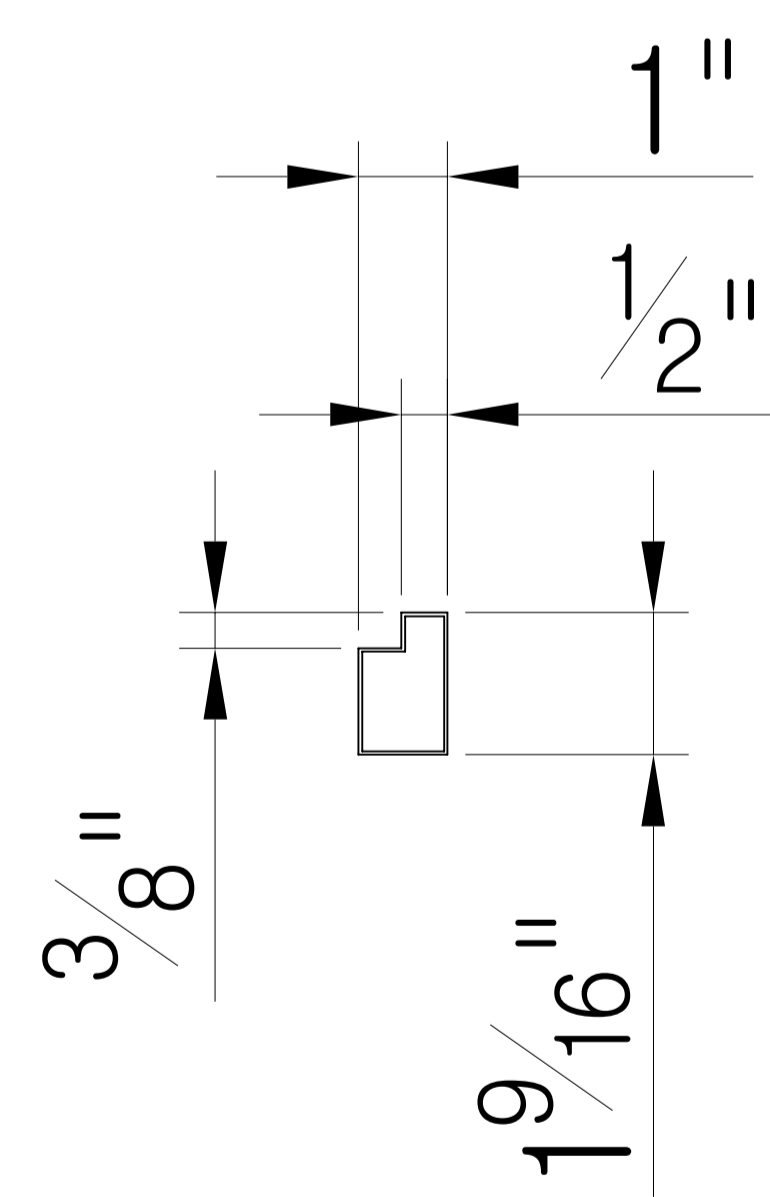

Aluminum Size

#IL-2030-R  
 SIZE: 20" X 30"  
 LAMP: LED

Aluminum Size

#IL-2036-R  
 SIZE: 20" X 36"  
 LAMP: LED

Aluminum Size

#IL-2266-R  
 SIZE: 22" X 66"  
 LAMP: LED

Aluminum Size

#IL-2430-R  
 SIZE: 24" X 30"  
 LAMP: LED

Aluminum Size

#IL-2436-R  
 SIZE: 24" X 36"  
 LAMP: LED

Aluminum Size

#IL-3036-R  
 SIZE: 30" X 36"  
 LAMP: LED

Aluminum Size

#IL-3642-R  
 SIZE: 36" X 42"  
 LAMP: LED