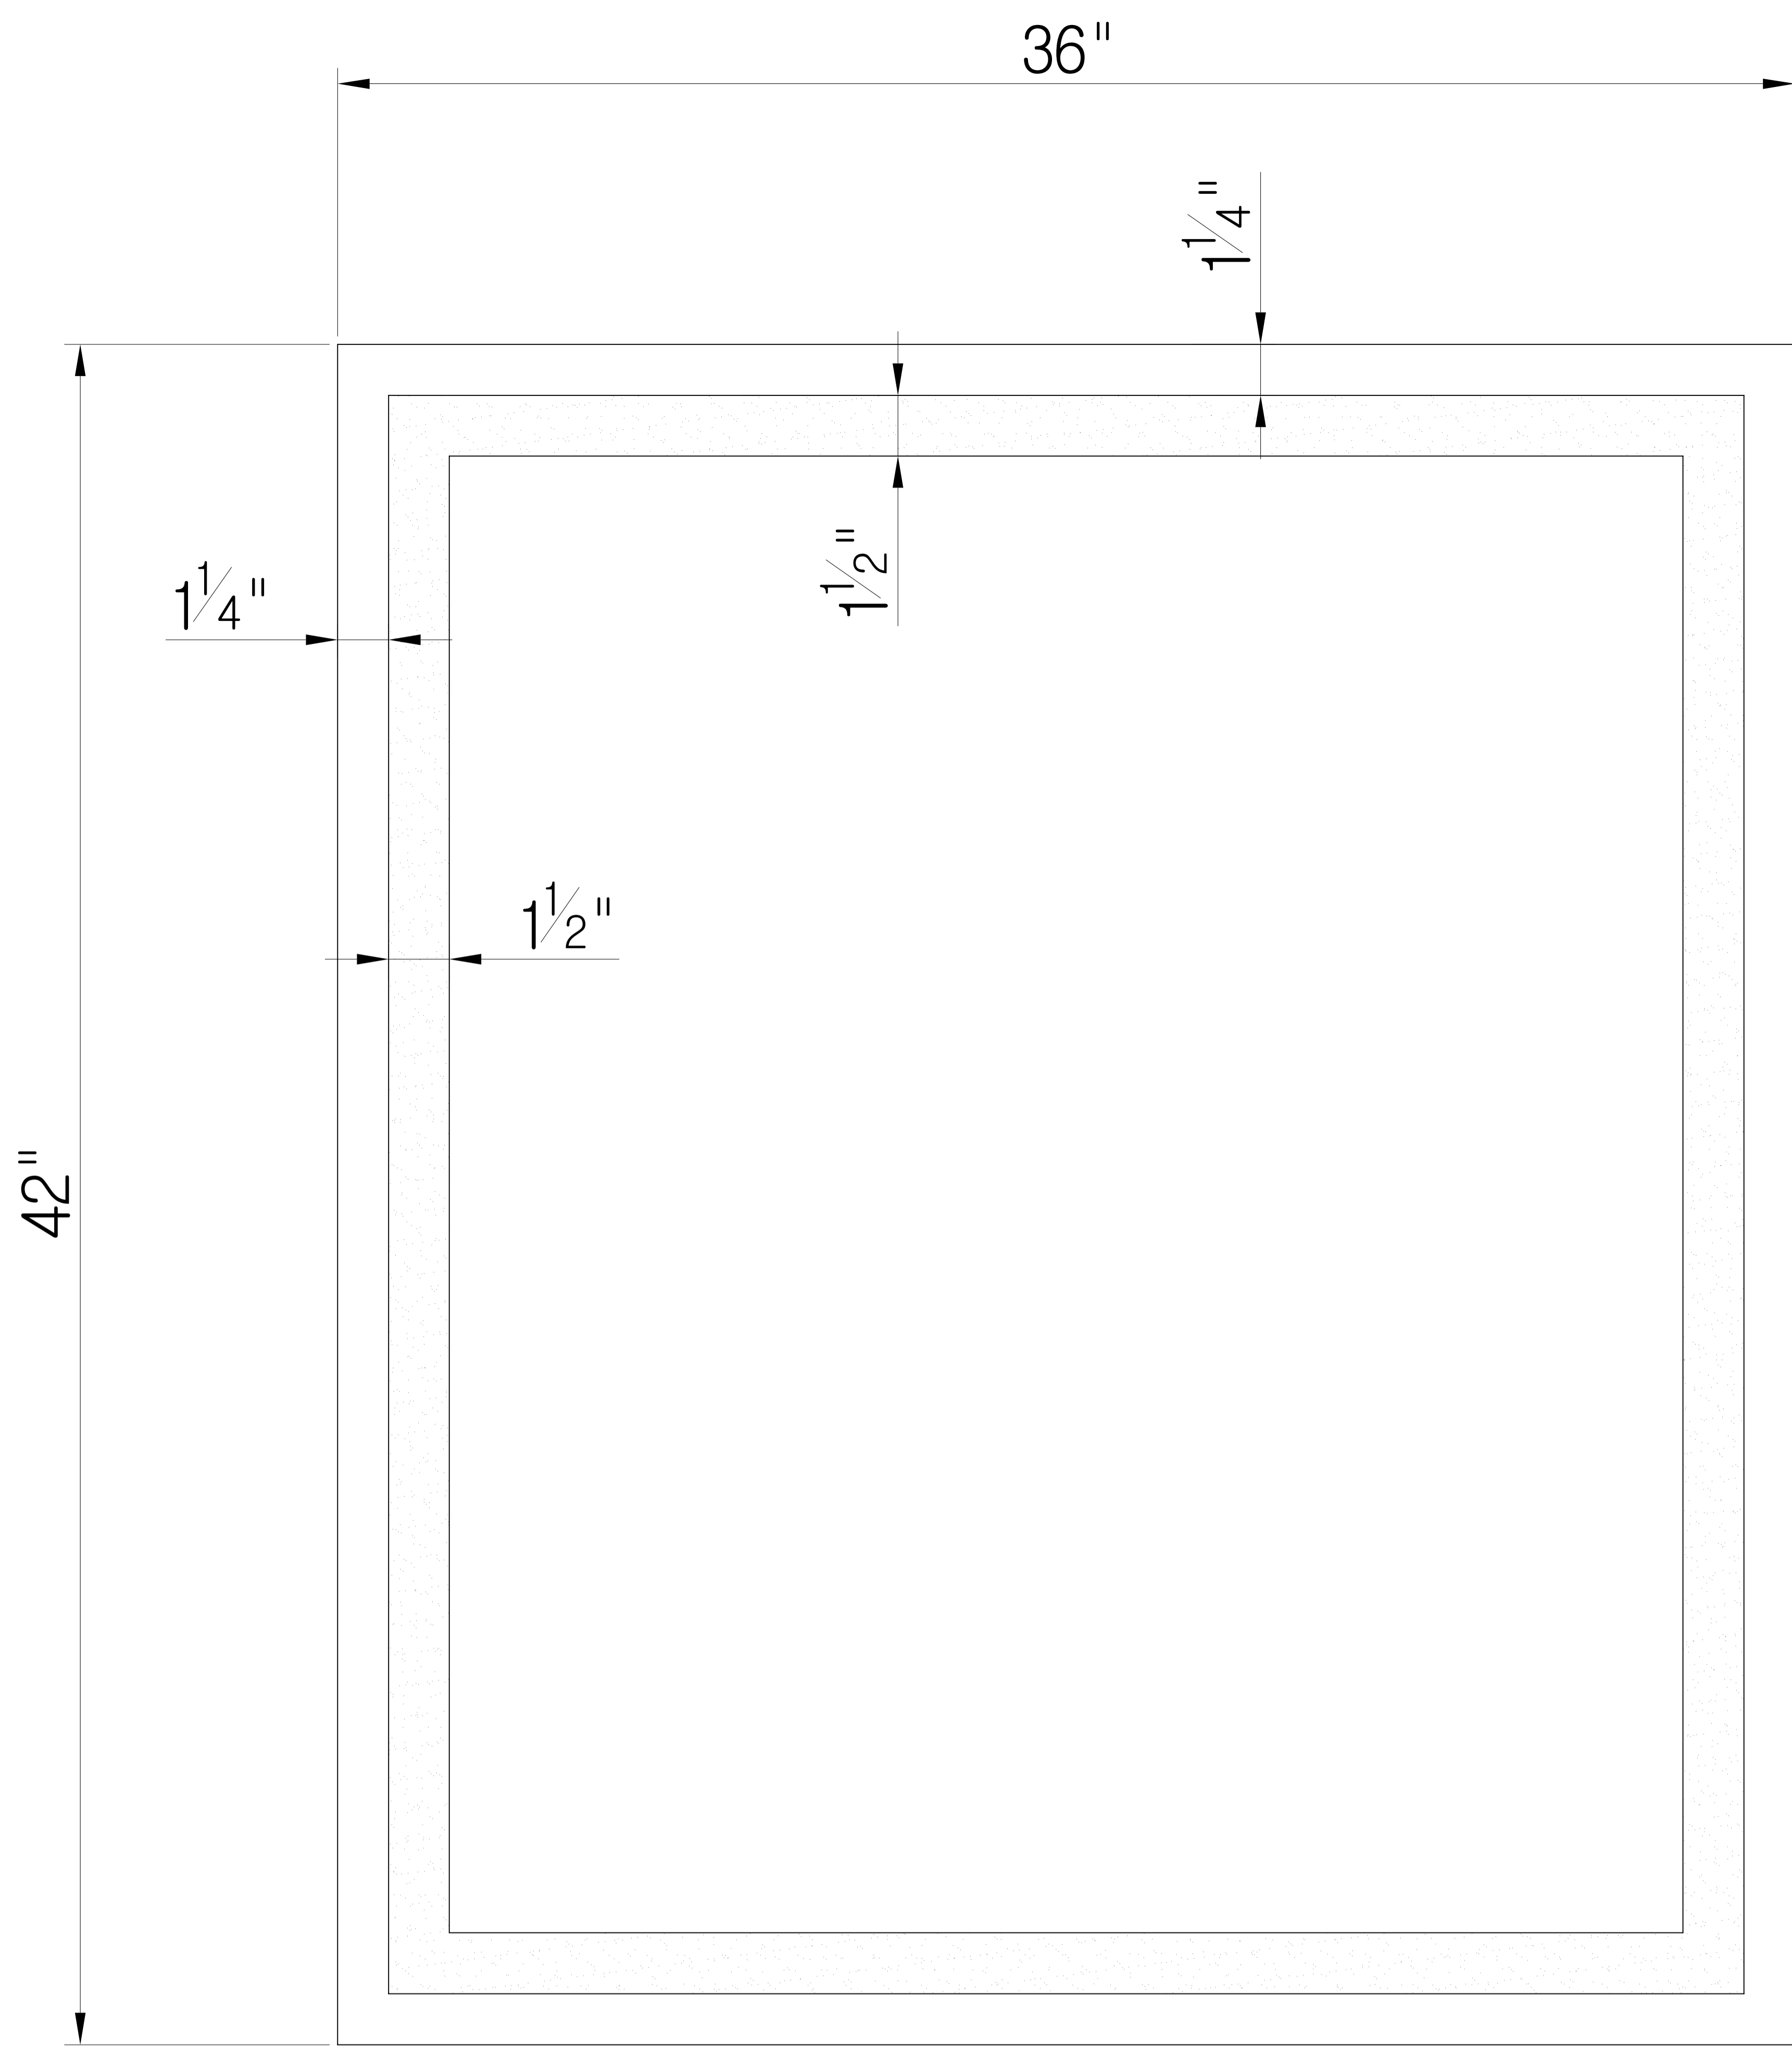

Aluminum Size

#IL-2030-R  
 SIZE: 20" X 30"  
 LAMP: LED

Aluminum Size

#IL-2036-R  
 SIZE: 20" X 36"  
 LAMP: LED

Aluminum Size

#IL-2266-R  
 SIZE: 22" X 66"  
 LAMP: LED

Aluminum Size

#IL-2430-R  
 SIZE: 24" X 30"  
 LAMP: LED

Aluminum Size

#IL-2436-R  
 SIZE: 24" X 36"  
 LAMP: LED

Aluminum Size

#IL-3036-R  
 SIZE: 30" X 36"  
 LAMP: LED

Aluminum Size

#IL-3642-R  
 SIZE: 36" X 42"  
 LAMP: LED