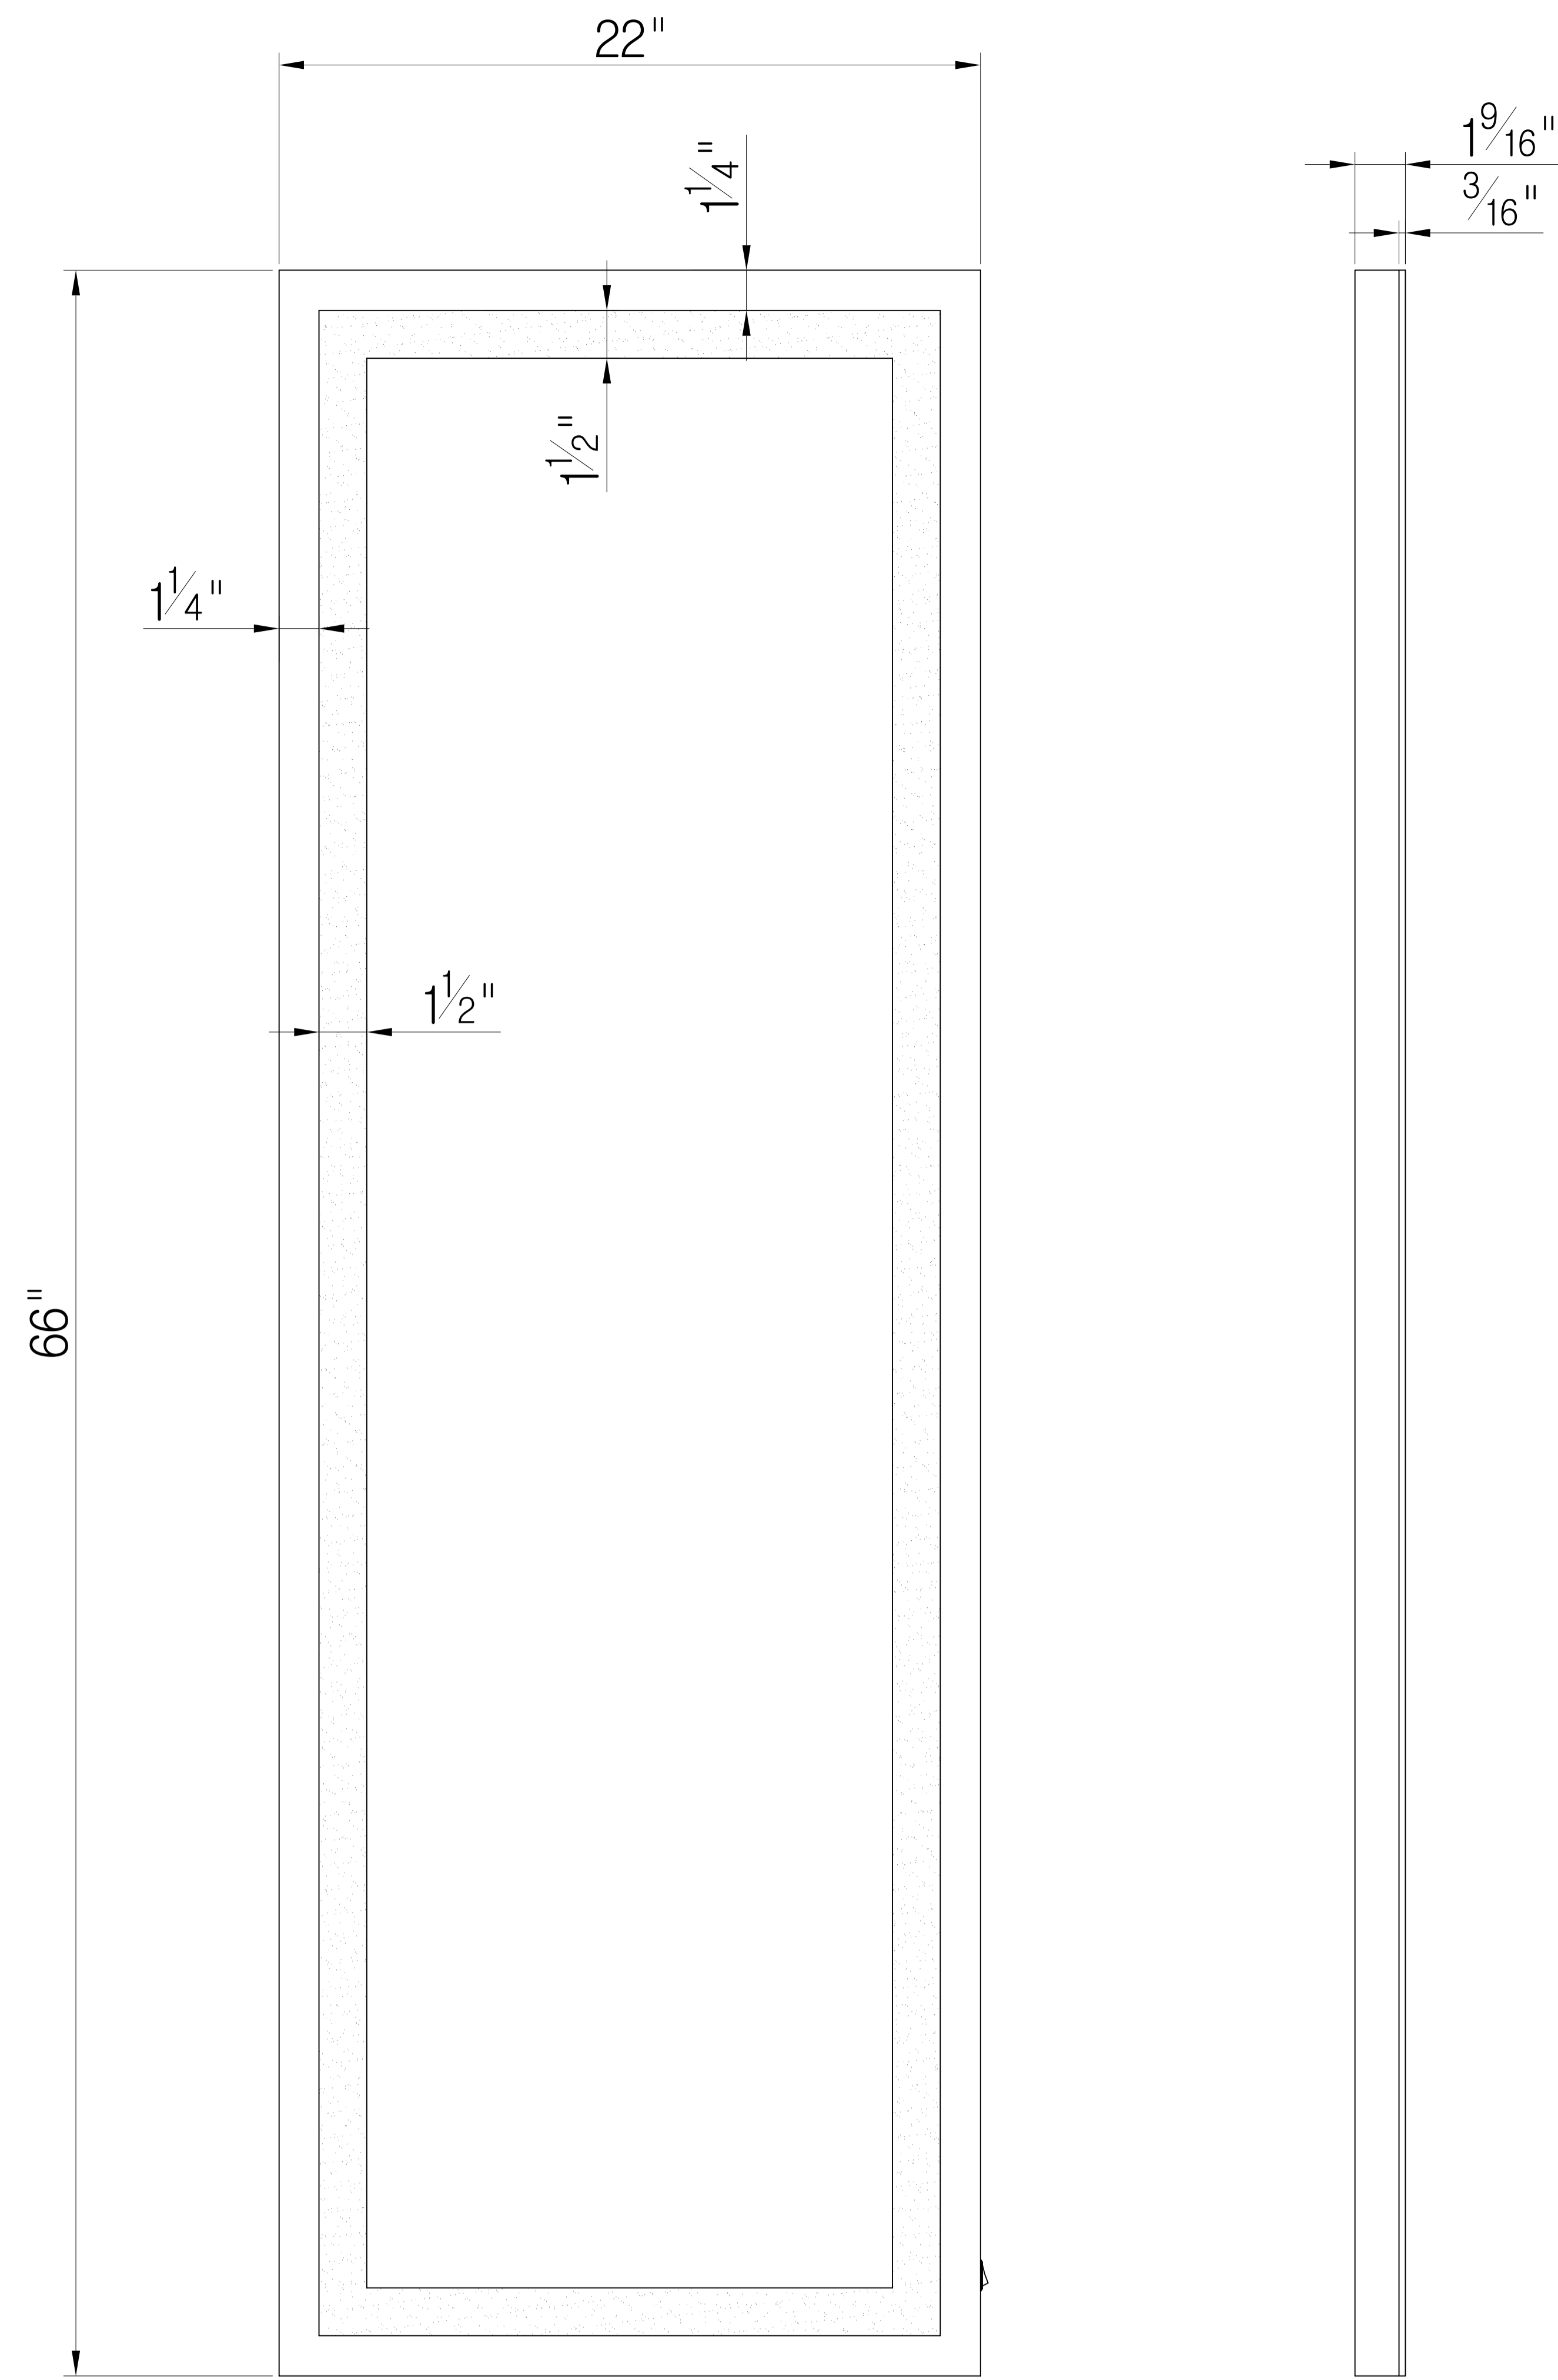

Aluminum Size

#IL-2030-R  
 SIZE: 20" X 30"  
 LAMP: LED

Aluminum Size

#IL-2036-R  
 SIZE: 20" X 36"  
 LAMP: LED

Aluminum Size

#IL-2266-R  
 SIZE: 22" X 66"  
 LAMP: LED

Aluminum Size

#IL-2430-R  
 SIZE: 24" X 30"  
 LAMP: LED

Aluminum Size

#IL-2436-R  
 SIZE: 24" X 36"  
 LAMP: LED

Aluminum Size

#IL-3036-R  
 SIZE: 30" X 36"  
 LAMP: LED

Aluminum Size

#IL-3642-R  
 SIZE: 36" X 42"  
 LAMP: LED