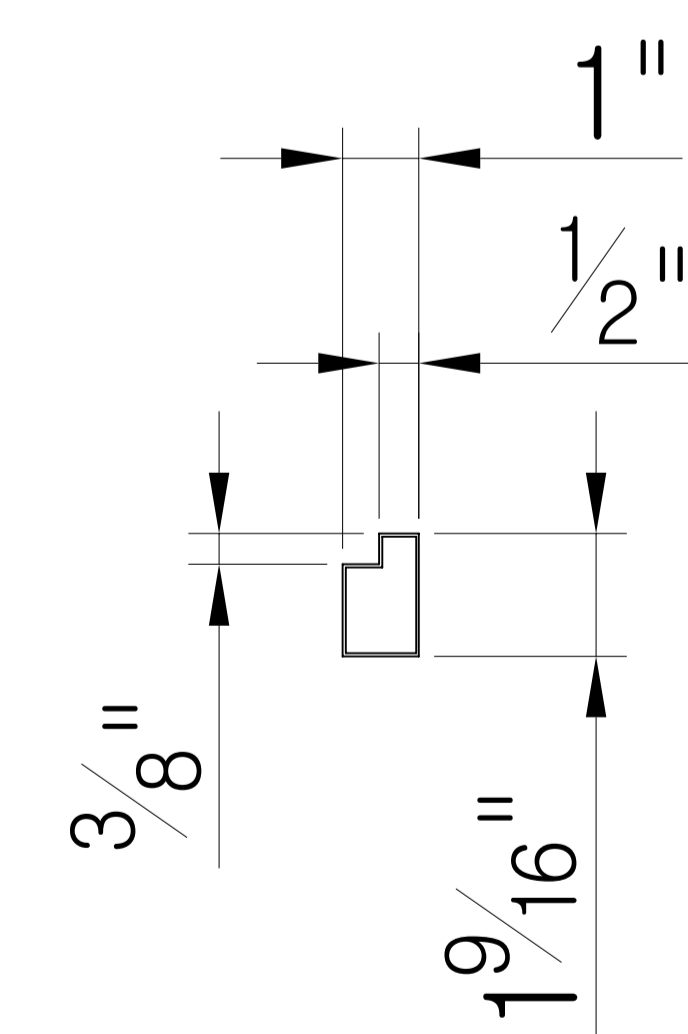

Aluminum Size

#IL-2030-R  
 SIZE: 20" X 30"  
 LAMP: LED

Aluminum Size

#IL-2036-R  
 SIZE: 20" X 36"  
 LAMP: LED

Aluminum Size

#IL-2266-R  
 SIZE: 22" X 66"  
 LAMP: LED

Aluminum Size

#IL-2430-R  
 SIZE: 24" X 30"  
 LAMP: LED

Aluminum Size

#IL-2436-R  
 SIZE: 24" X 36"  
 LAMP: LED

Aluminum Size

#IL-3036-R  
 SIZE: 30" X 36"  
 LAMP: LED

Aluminum Size

#IL-3642-R  
 SIZE: 36" X 42"  
 LAMP: LED