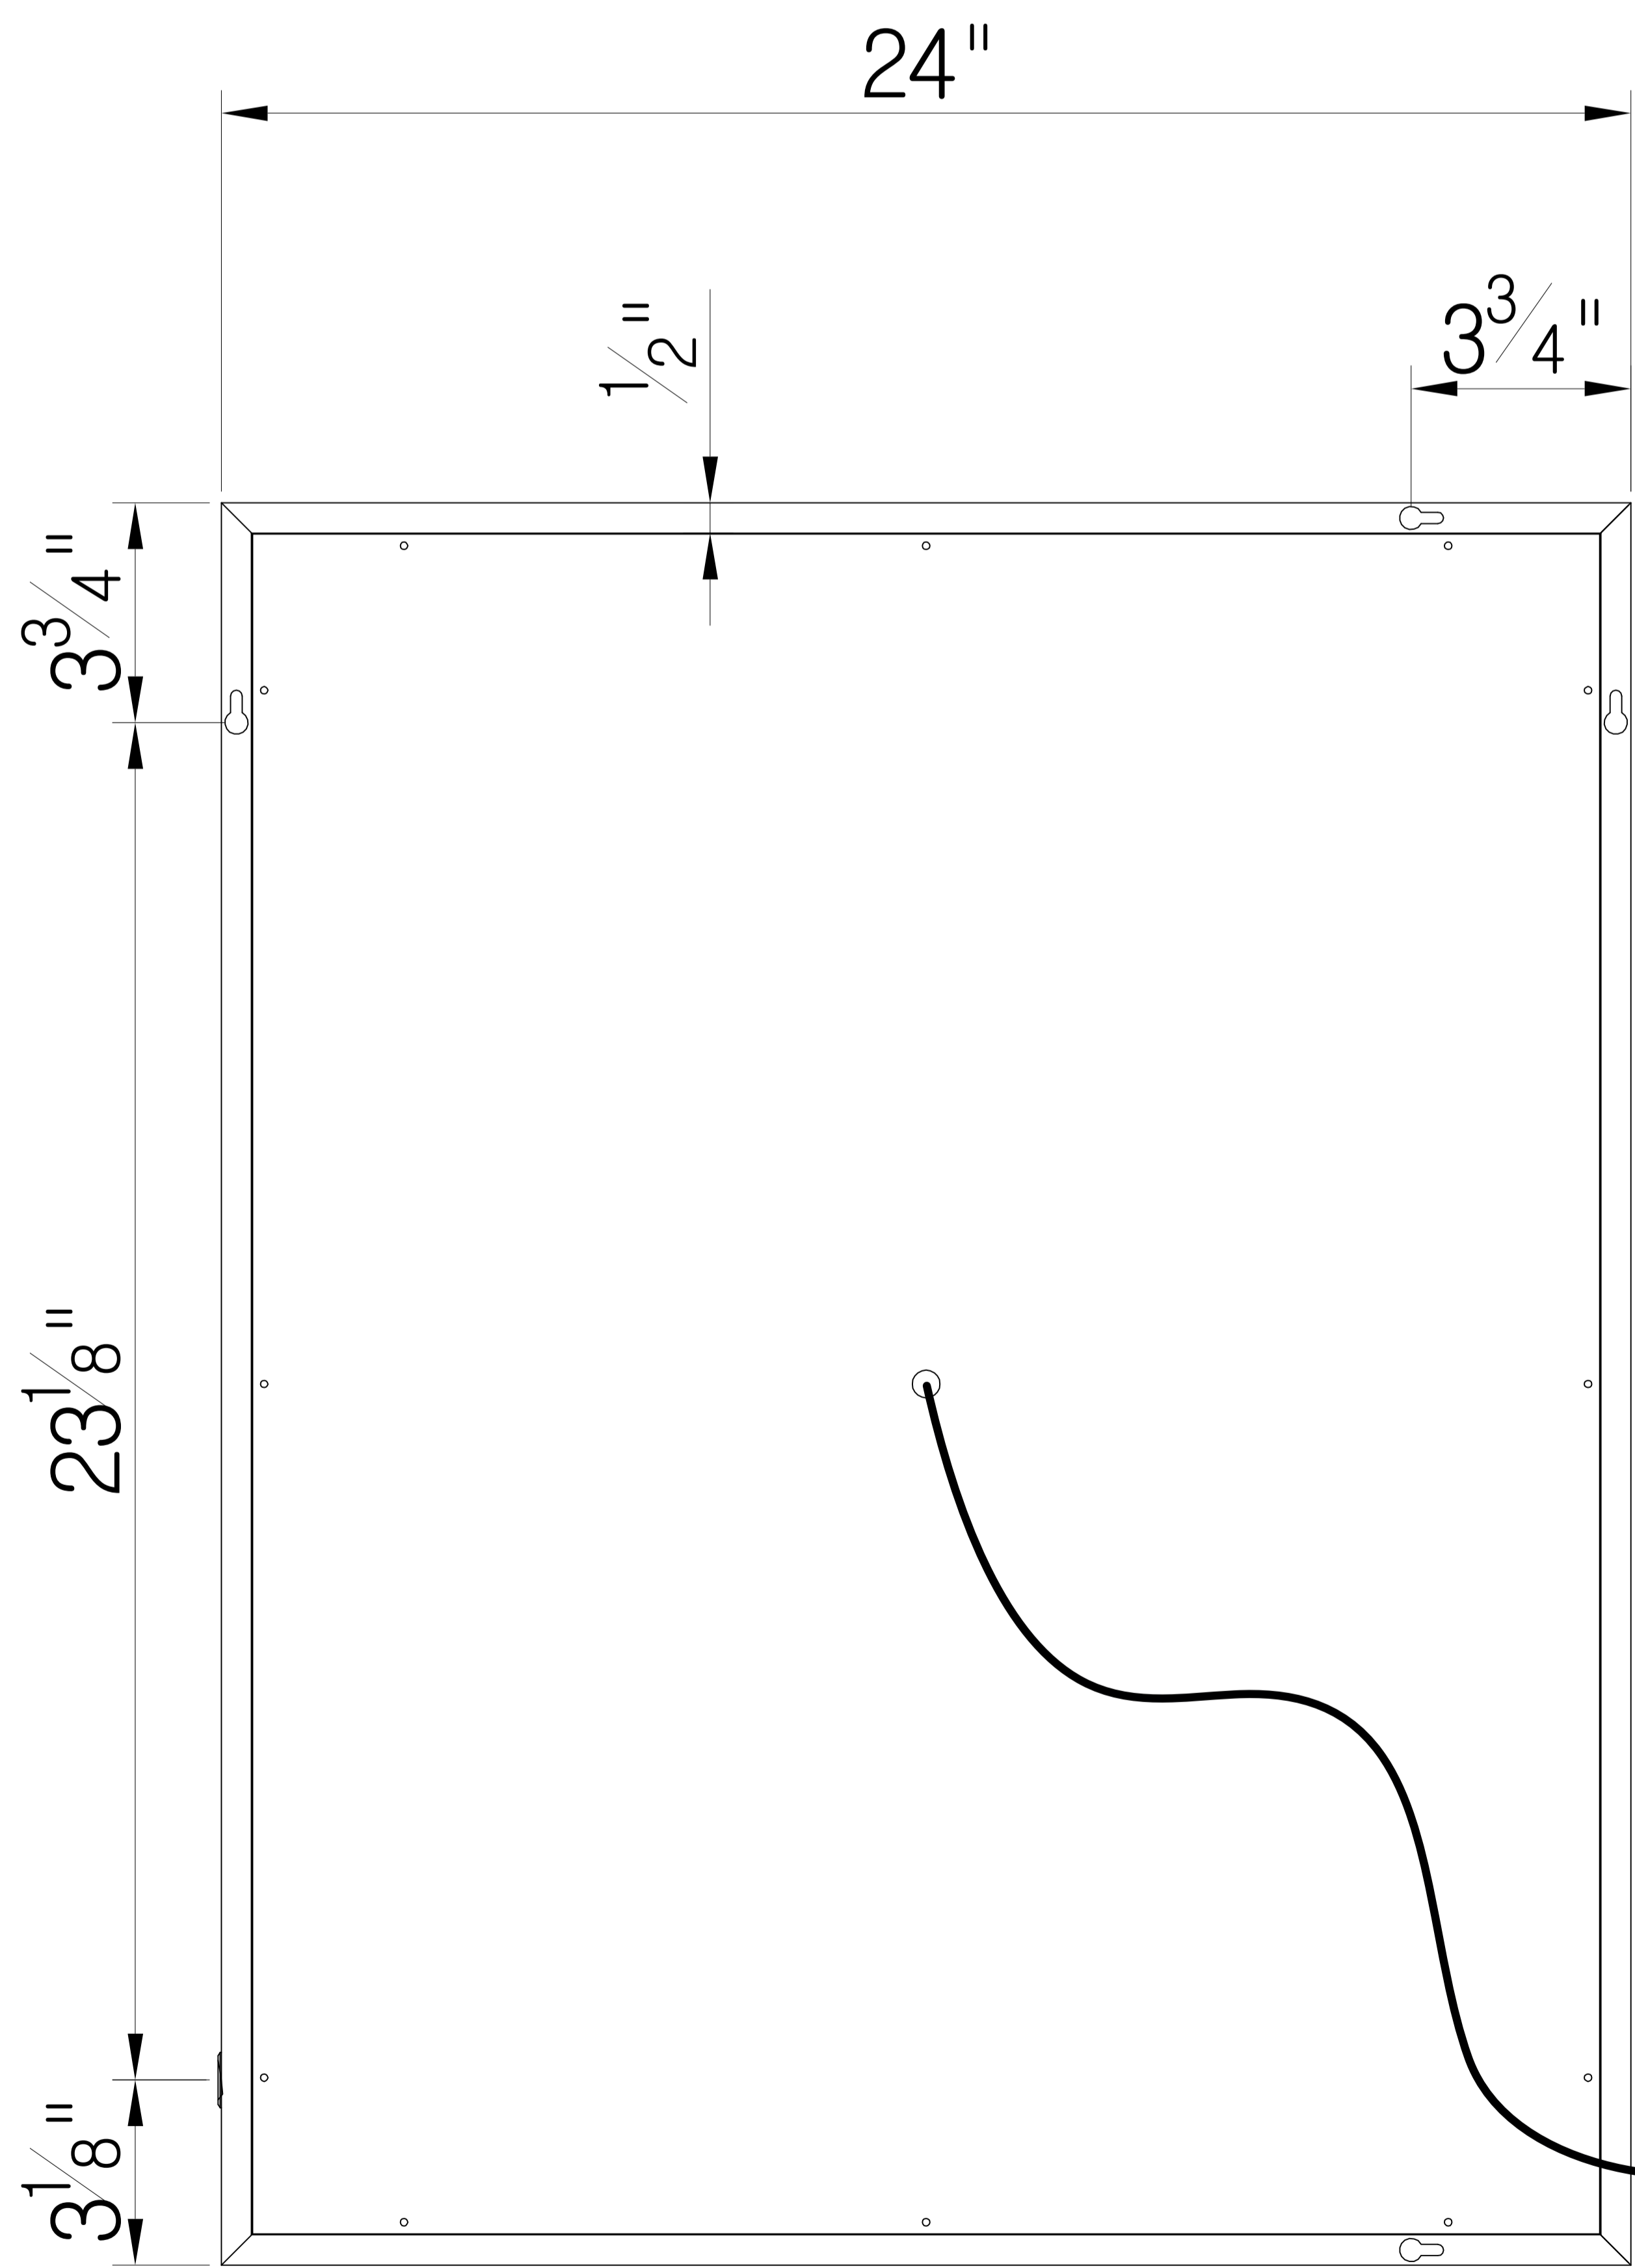

Aluminum Size

30" electric lead wire

#IL-2030-R  
 SIZE: 20" X 30"  
 LAMP: LED

Aluminum Size

30" electric lead wire

#IL-2036-R  
 SIZE: 20" X 36"  
 LAMP: LED

#IL-2266-R  
 SIZE: 22" X 66"  
 LAMP: LED

Aluminum Size

30" electric lead wire

#IL-2430-R  
 SIZE: 24" X 30"  
 LAMP: LED

Aluminum Size

30" electric lead wire

#IL-2436-R  
 SIZE: 24" X 36"  
 LAMP: LED

Aluminum Size

#IL-3036-R  
 SIZE: 30" X 36"  
 LAMP: LED

Aluminum Size

30" electric lead wire

#IL-3642-R  
 SIZE: 36" X 42"  
 LAMP: LED