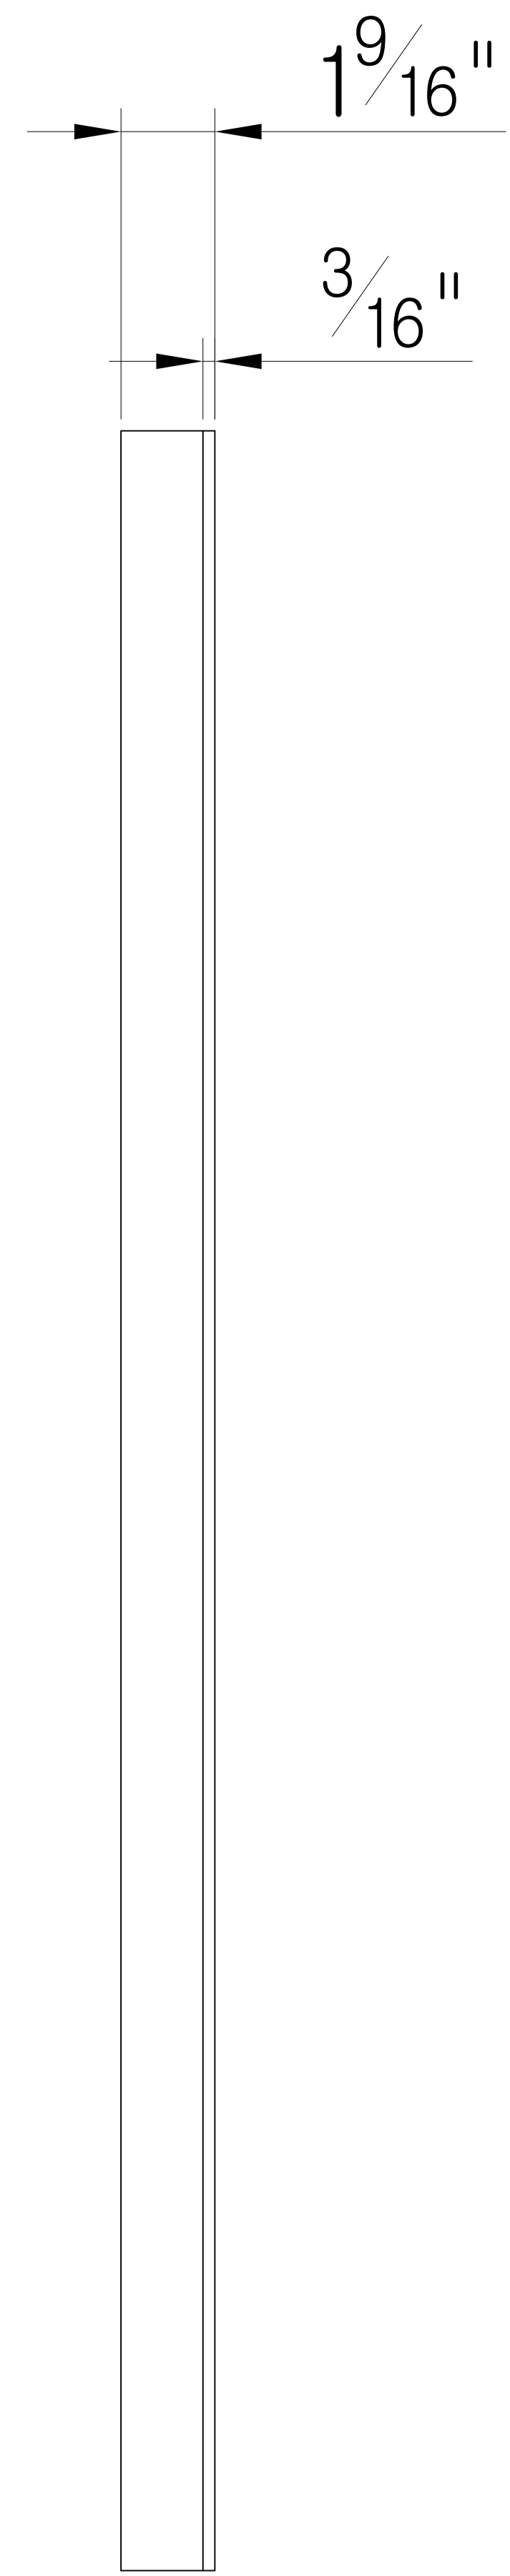

Aluminum Size

30" electric lead wire

#IL-2030-R  
 SIZE: 20" X 30"  
 LAMP: LED

Aluminum Size

30" electric lead wire

#IL-2036-R  
 SIZE: 20" X 36"  
 LAMP: LED

#IL-2266-R  
 SIZE: 22" X 66"  
 LAMP: LED

Aluminum Size

30" electric lead wire

#IL-2430-R  
 SIZE: 24" X 30"  
 LAMP: LED

Aluminum Size

30" electric lead wire

#IL-2436-R  
 SIZE: 24" X 36"  
 LAMP: LED

Aluminum Size

#IL-3036-R  
 SIZE: 30" X 36"  
 LAMP: LED

Aluminum Size

30" electric lead wire

#IL-3642-R  
 SIZE: 36" X 42"  
 LAMP: LED