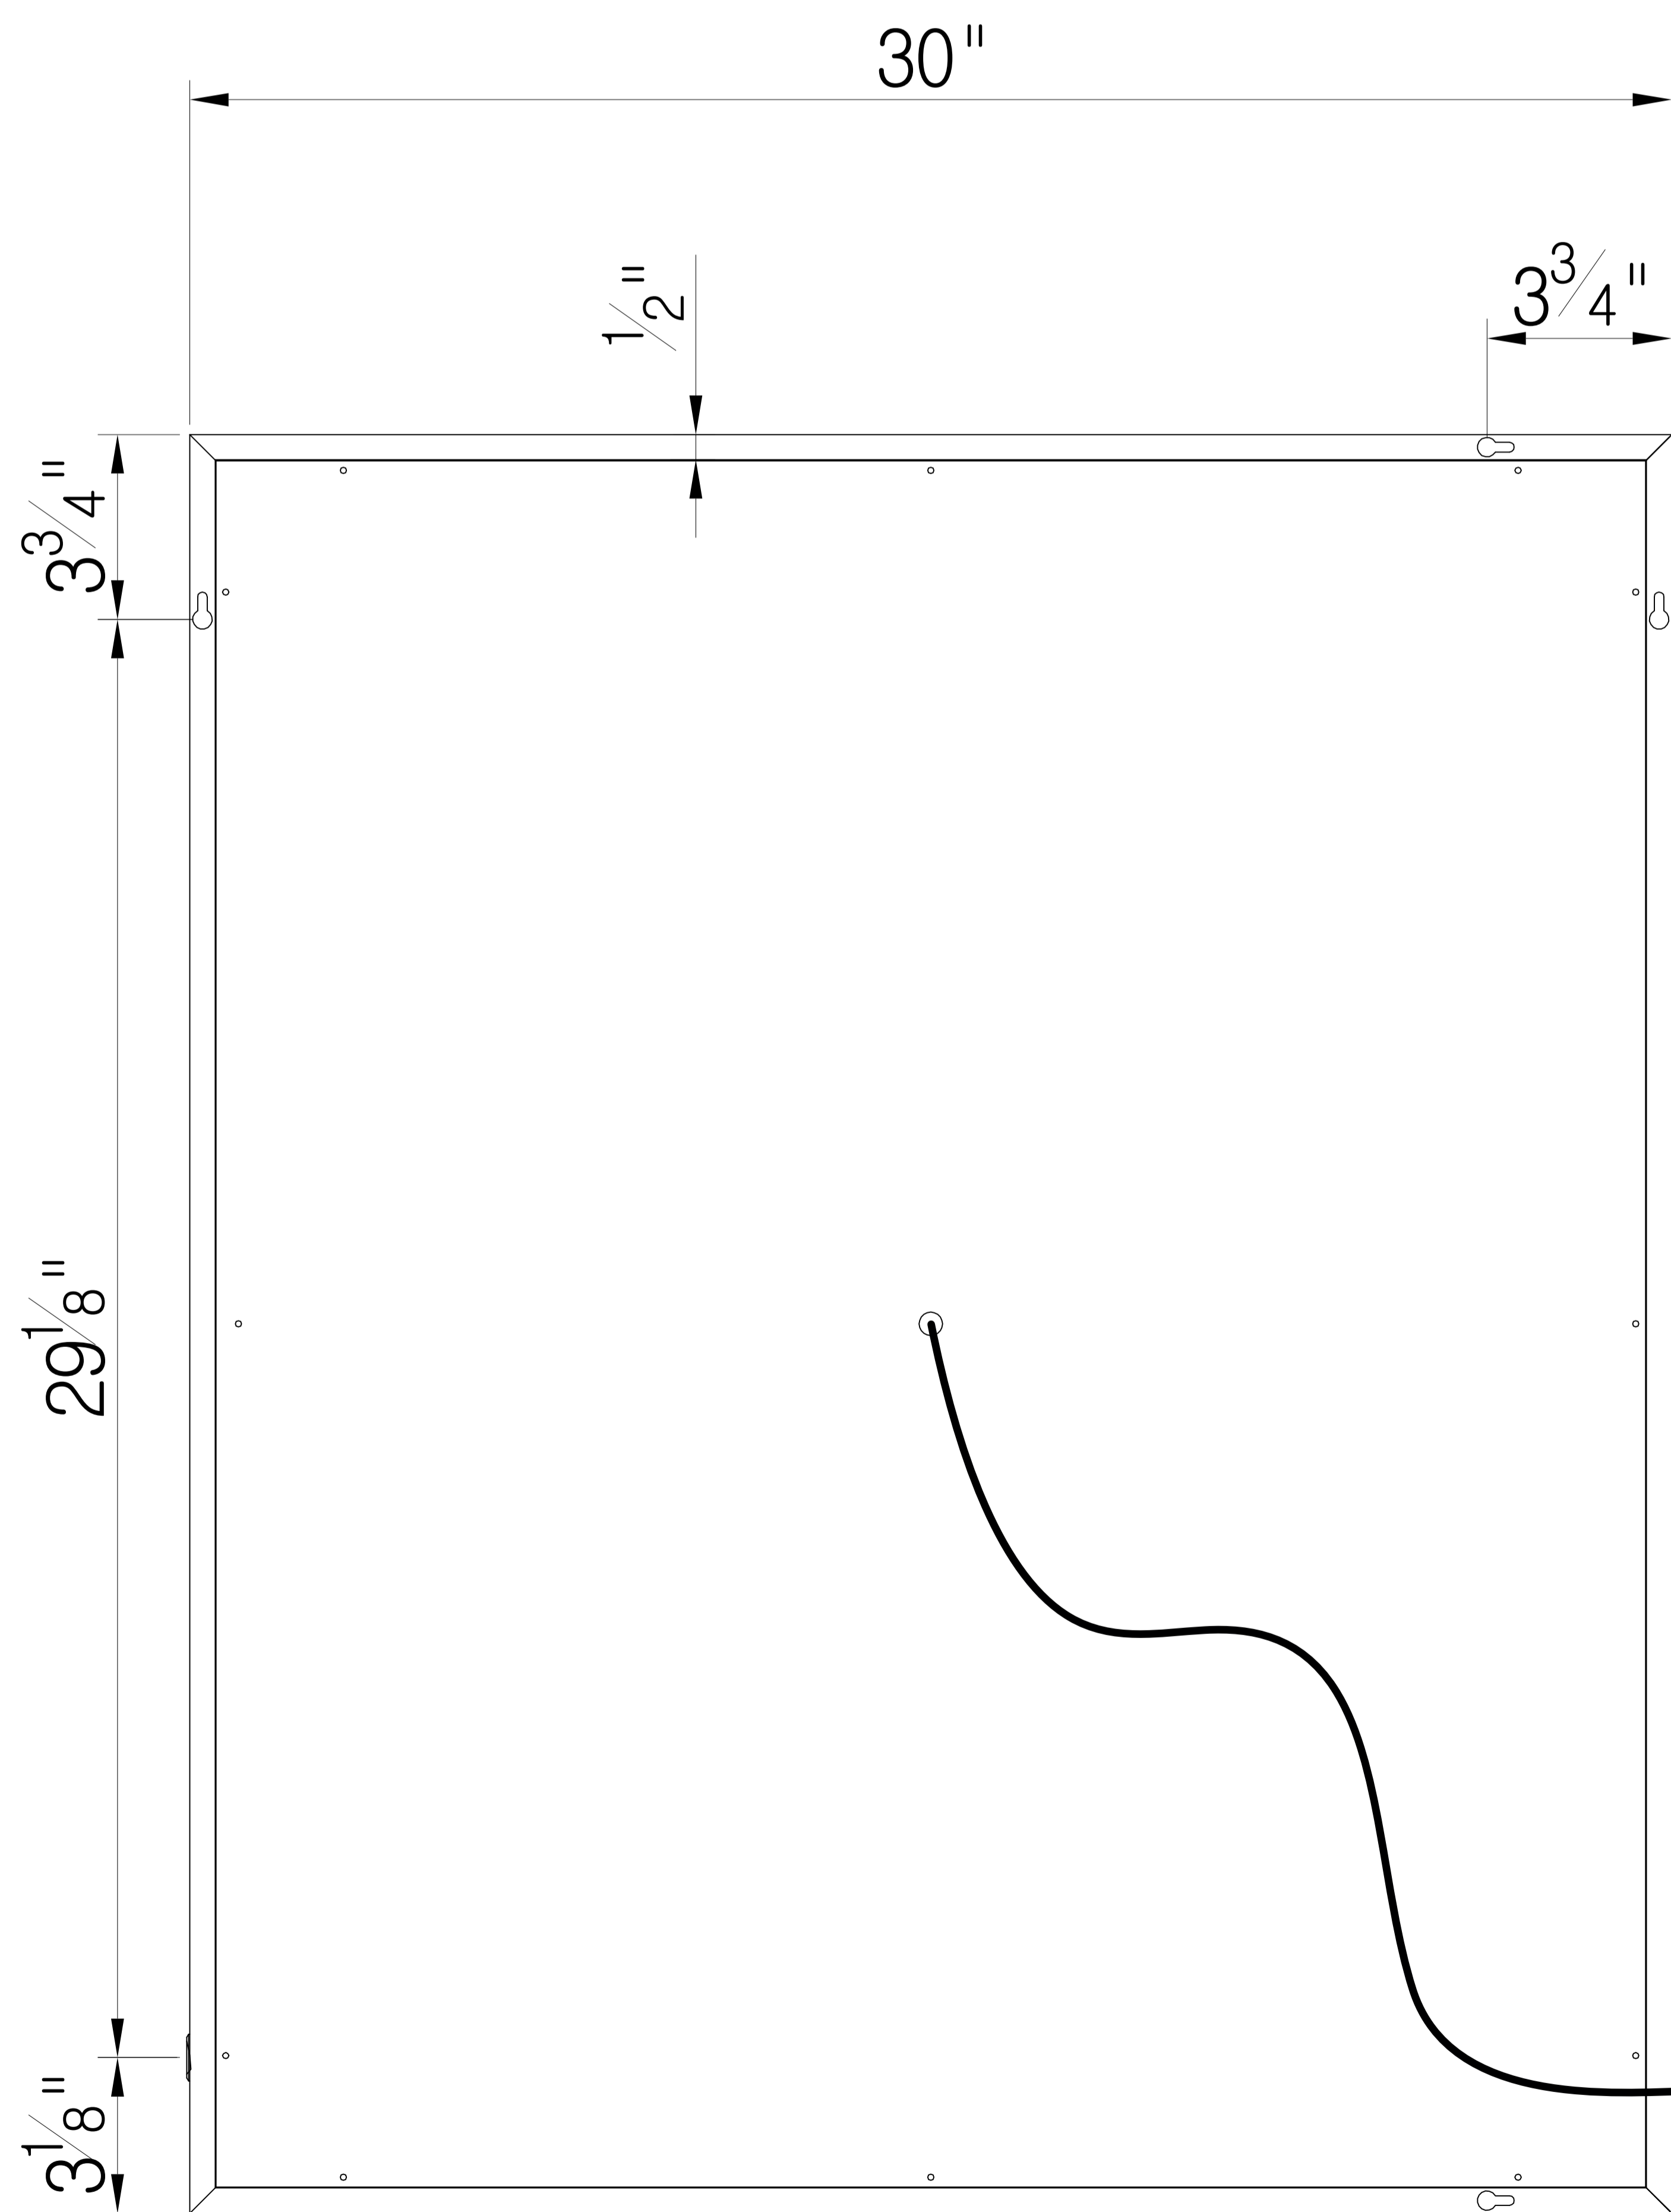

Aluminum Size

30" electric lead wire

#IL-2030-R  
 SIZE: 20" X 30"  
 LAMP: LED

Aluminum Size

30" electric lead wire

#IL-2036-R  
 SIZE: 20" X 36"  
 LAMP: LED

#IL-2266-R  
 SIZE: 22" X 66"  
 LAMP: LED

Aluminum Size

30" electric lead wire

#IL-2430-R  
 SIZE: 24" X 30"  
 LAMP: LED

Aluminum Size

30" electric lead wire

#IL-2436-R  
 SIZE: 24" X 36"  
 LAMP: LED

Aluminum Size

#IL-3036-R  
 SIZE: 30" X 36"  
 LAMP: LED

Aluminum Size

30" electric lead wire

#IL-3642-R  
 SIZE: 36" X 42"  
 LAMP: LED