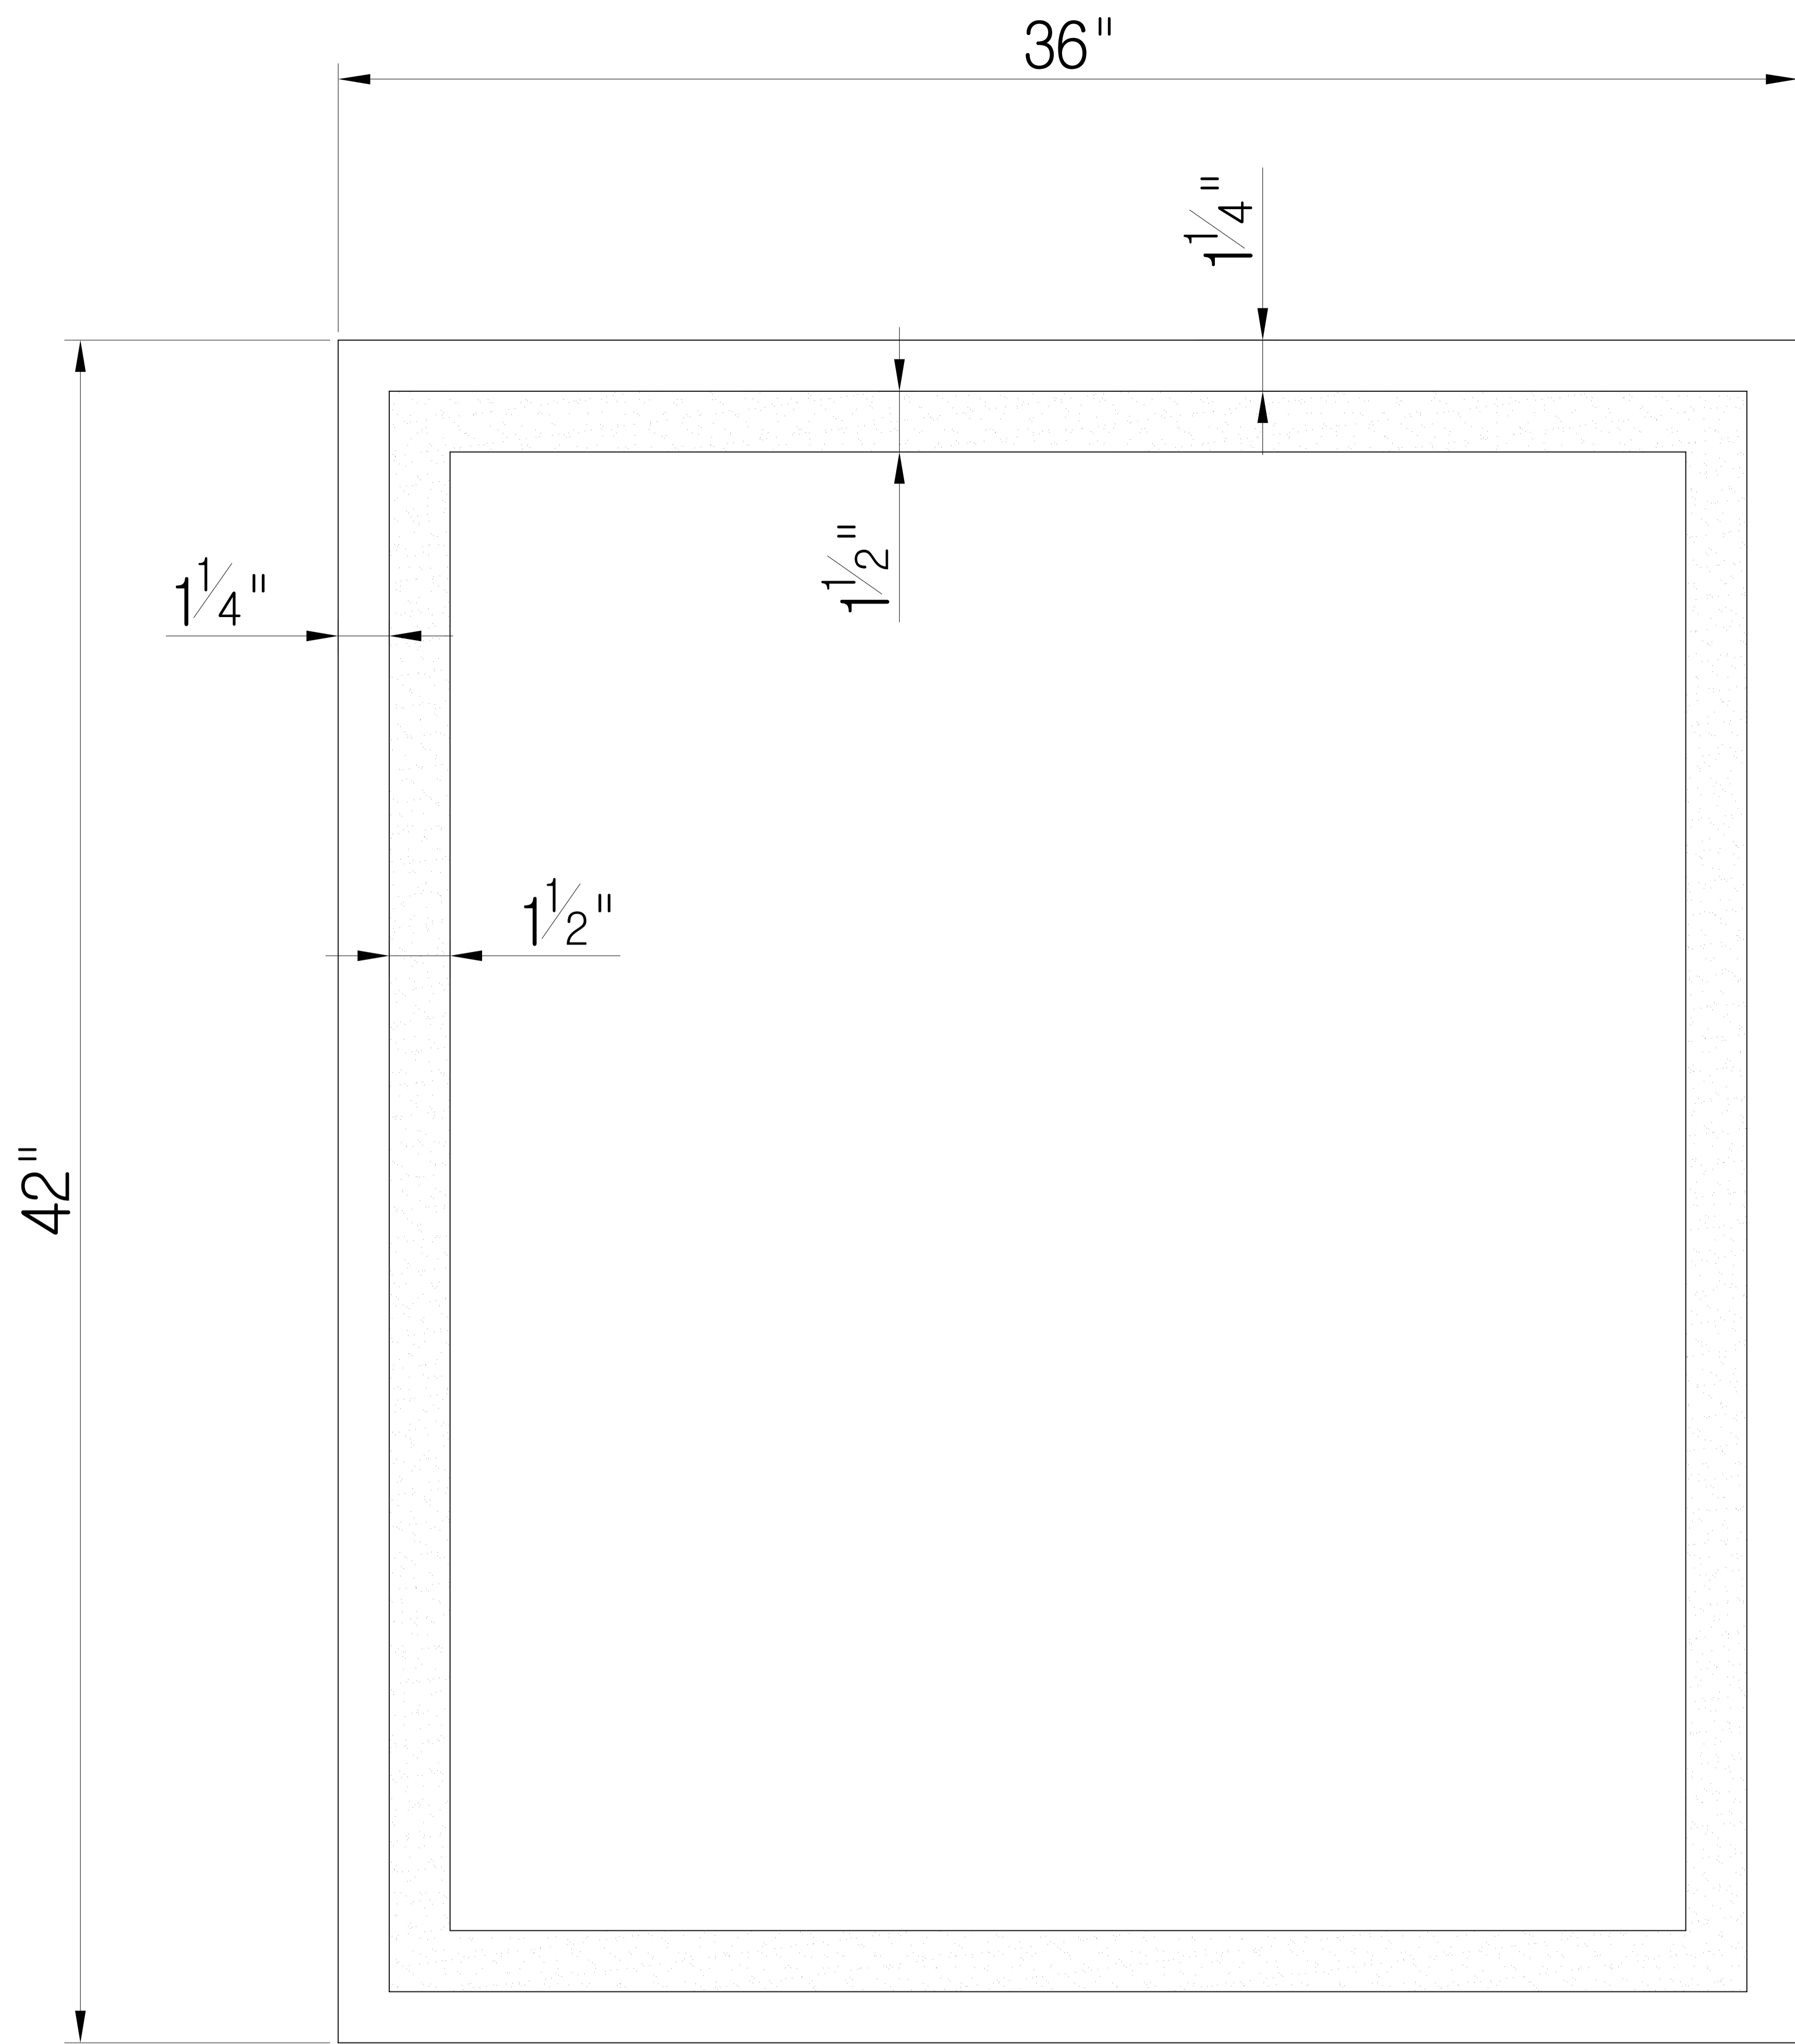

Aluminum Size

30" electric lead wire

#IL-2030-R  
 SIZE: 20" X 30"  
 LAMP: LED

Aluminum Size

30" electric lead wire

#IL-2036-R  
 SIZE: 20" X 36"  
 LAMP: LED

#IL-2266-R  
 SIZE: 22" X 66"  
 LAMP: LED

Aluminum Size

30" electric lead wire

#IL-2430-R  
 SIZE: 24" X 30"  
 LAMP: LED

Aluminum Size

30" electric lead wire

#IL-2436-R  
 SIZE: 24" X 36"  
 LAMP: LED

Aluminum Size

#IL-3036-R  
 SIZE: 30" X 36"  
 LAMP: LED

Aluminum Size

30" electric lead wire

#IL-3642-R  
 SIZE: 36" X 42"  
 LAMP: LED