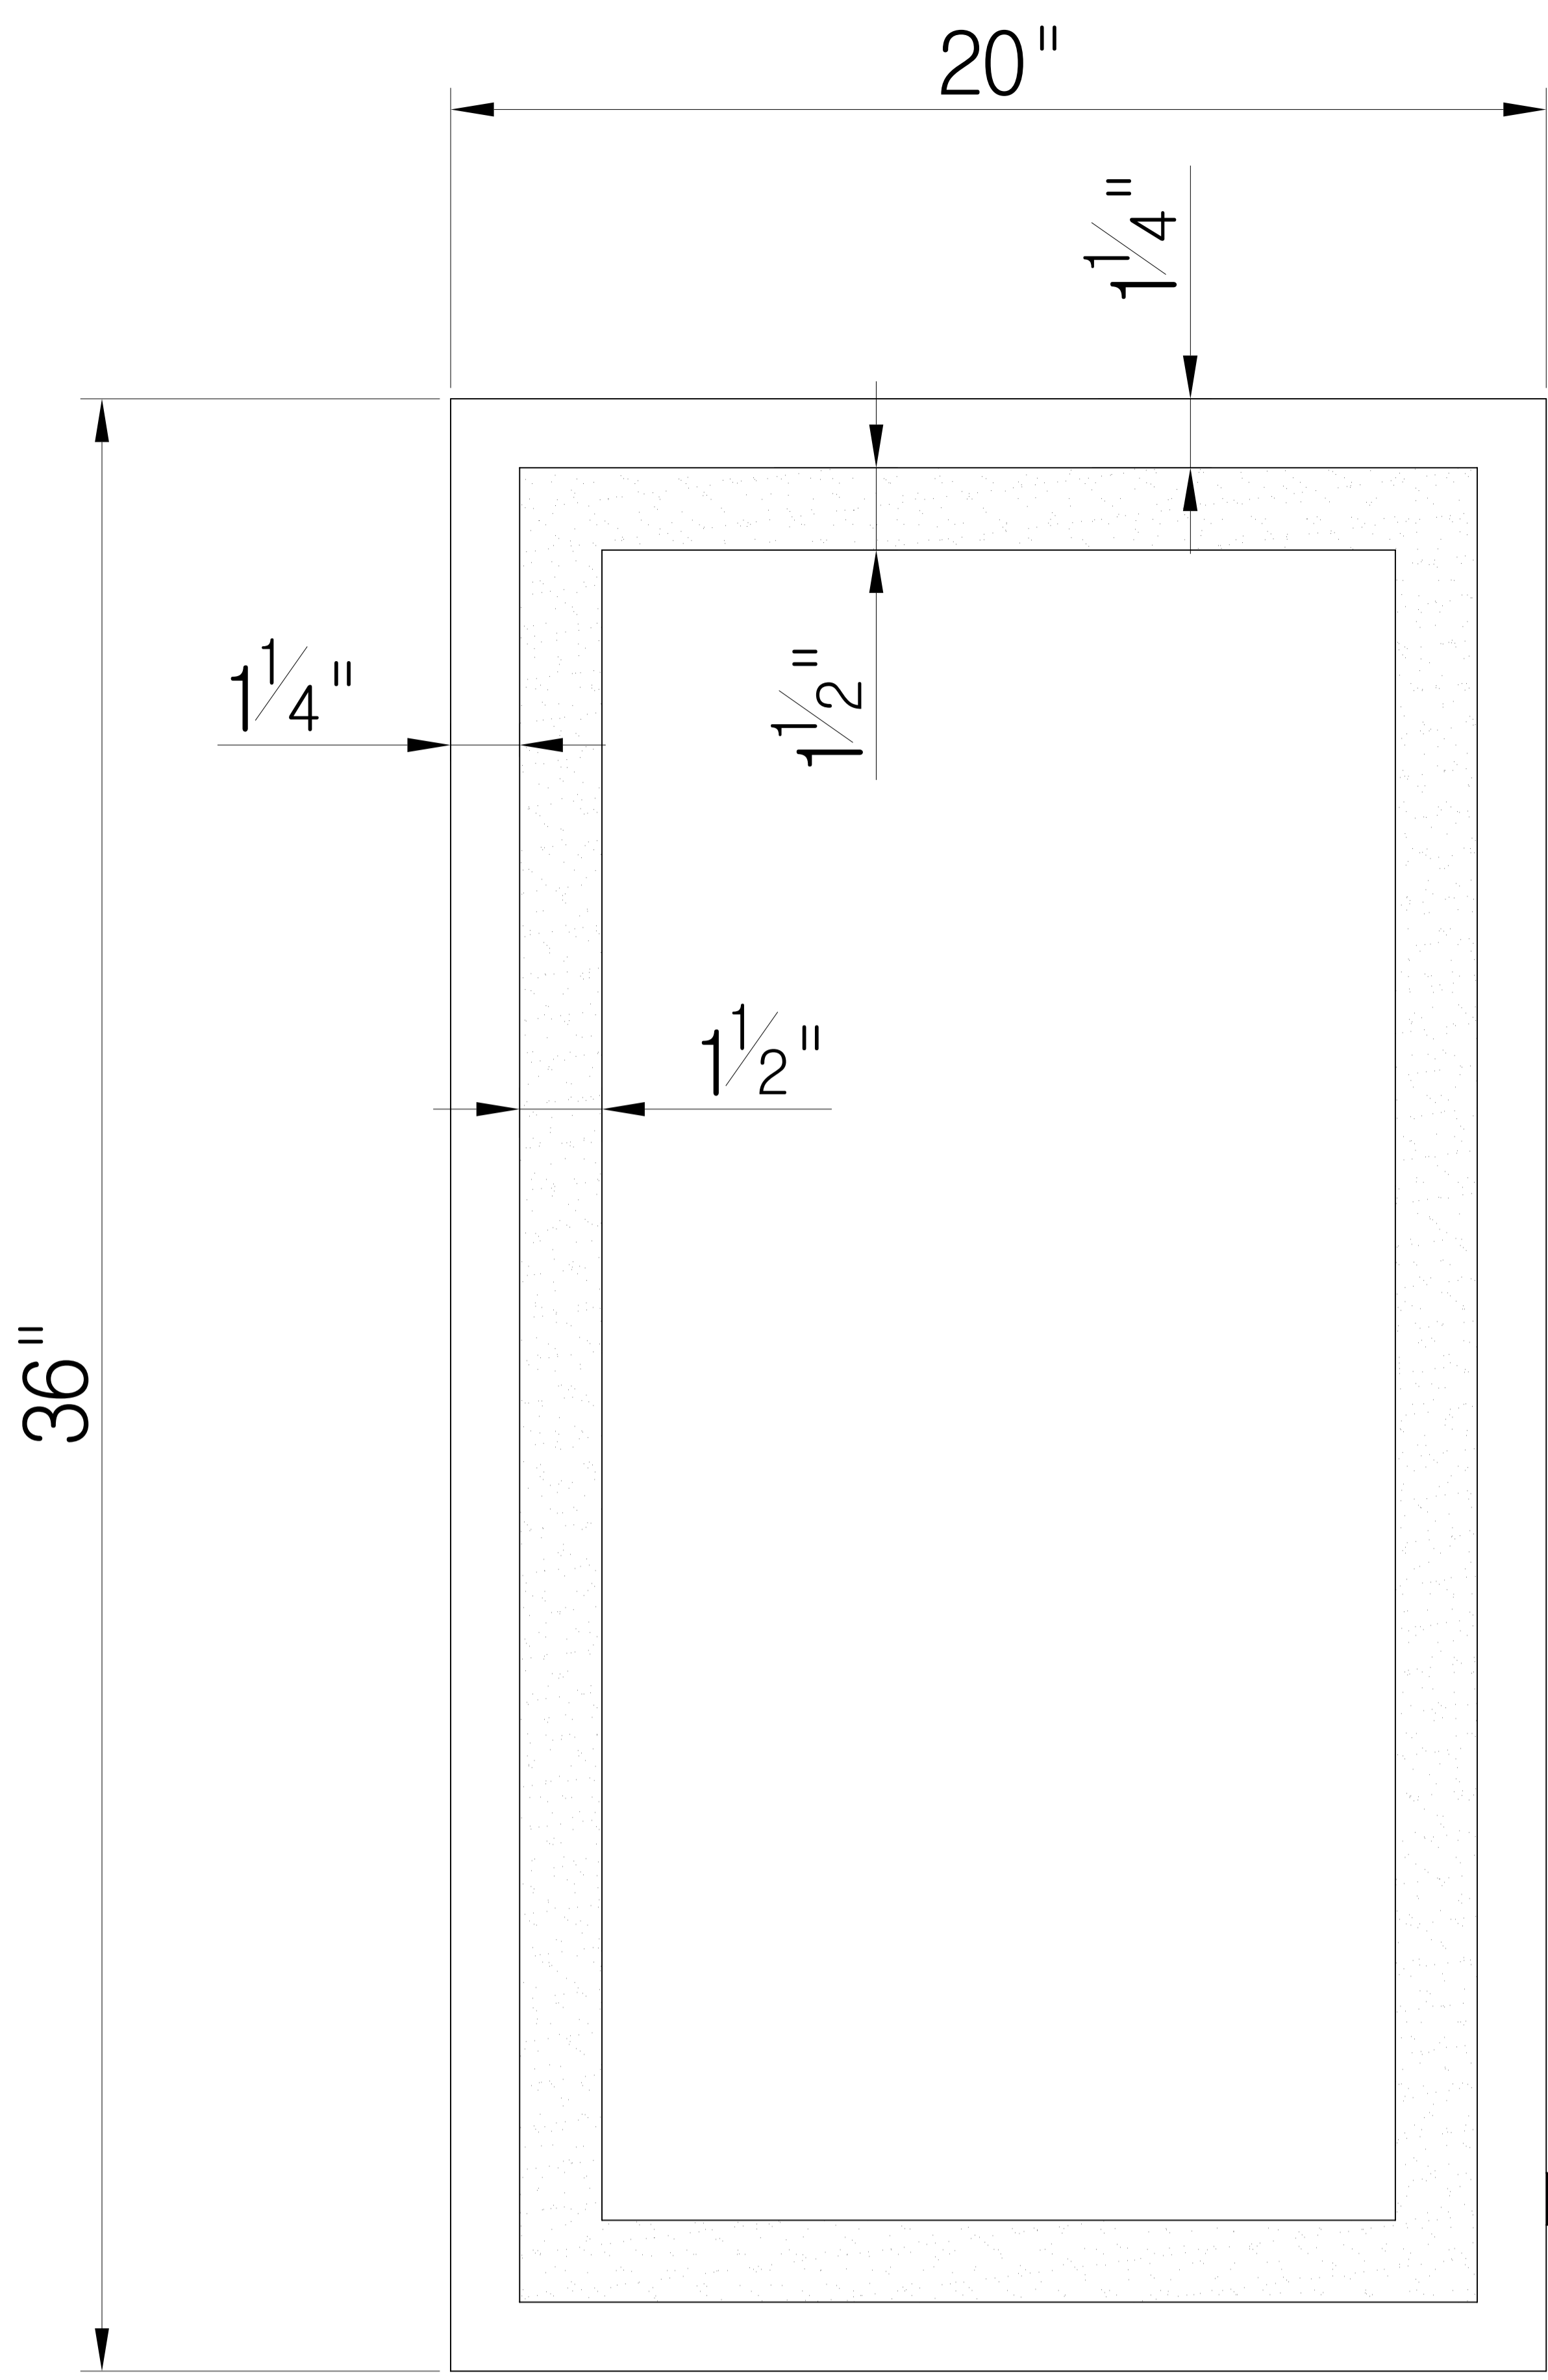

Aluminum Size

30" electric lead wire

#IL-2030-R  
 SIZE: 20" X 30"  
 LAMP: LED

Aluminum Size

30" electric lead wire

#IL-2036-R  
 SIZE: 20" X 36"  
 LAMP: LED

#IL-2266-R  
 SIZE: 22" X 66"  
 LAMP: LED

Aluminum Size

30" electric lead wire

#IL-2430-R  
 SIZE: 24" X 30"  
 LAMP: LED

Aluminum Size

30" electric lead wire

#IL-2436-R  
 SIZE: 24" X 36"  
 LAMP: LED

Aluminum Size

#IL-3036-R  
 SIZE: 30" X 36"  
 LAMP: LED

Aluminum Size

30" electric lead wire

#IL-3642-R  
 SIZE: 36" X 42"  
 LAMP: LED