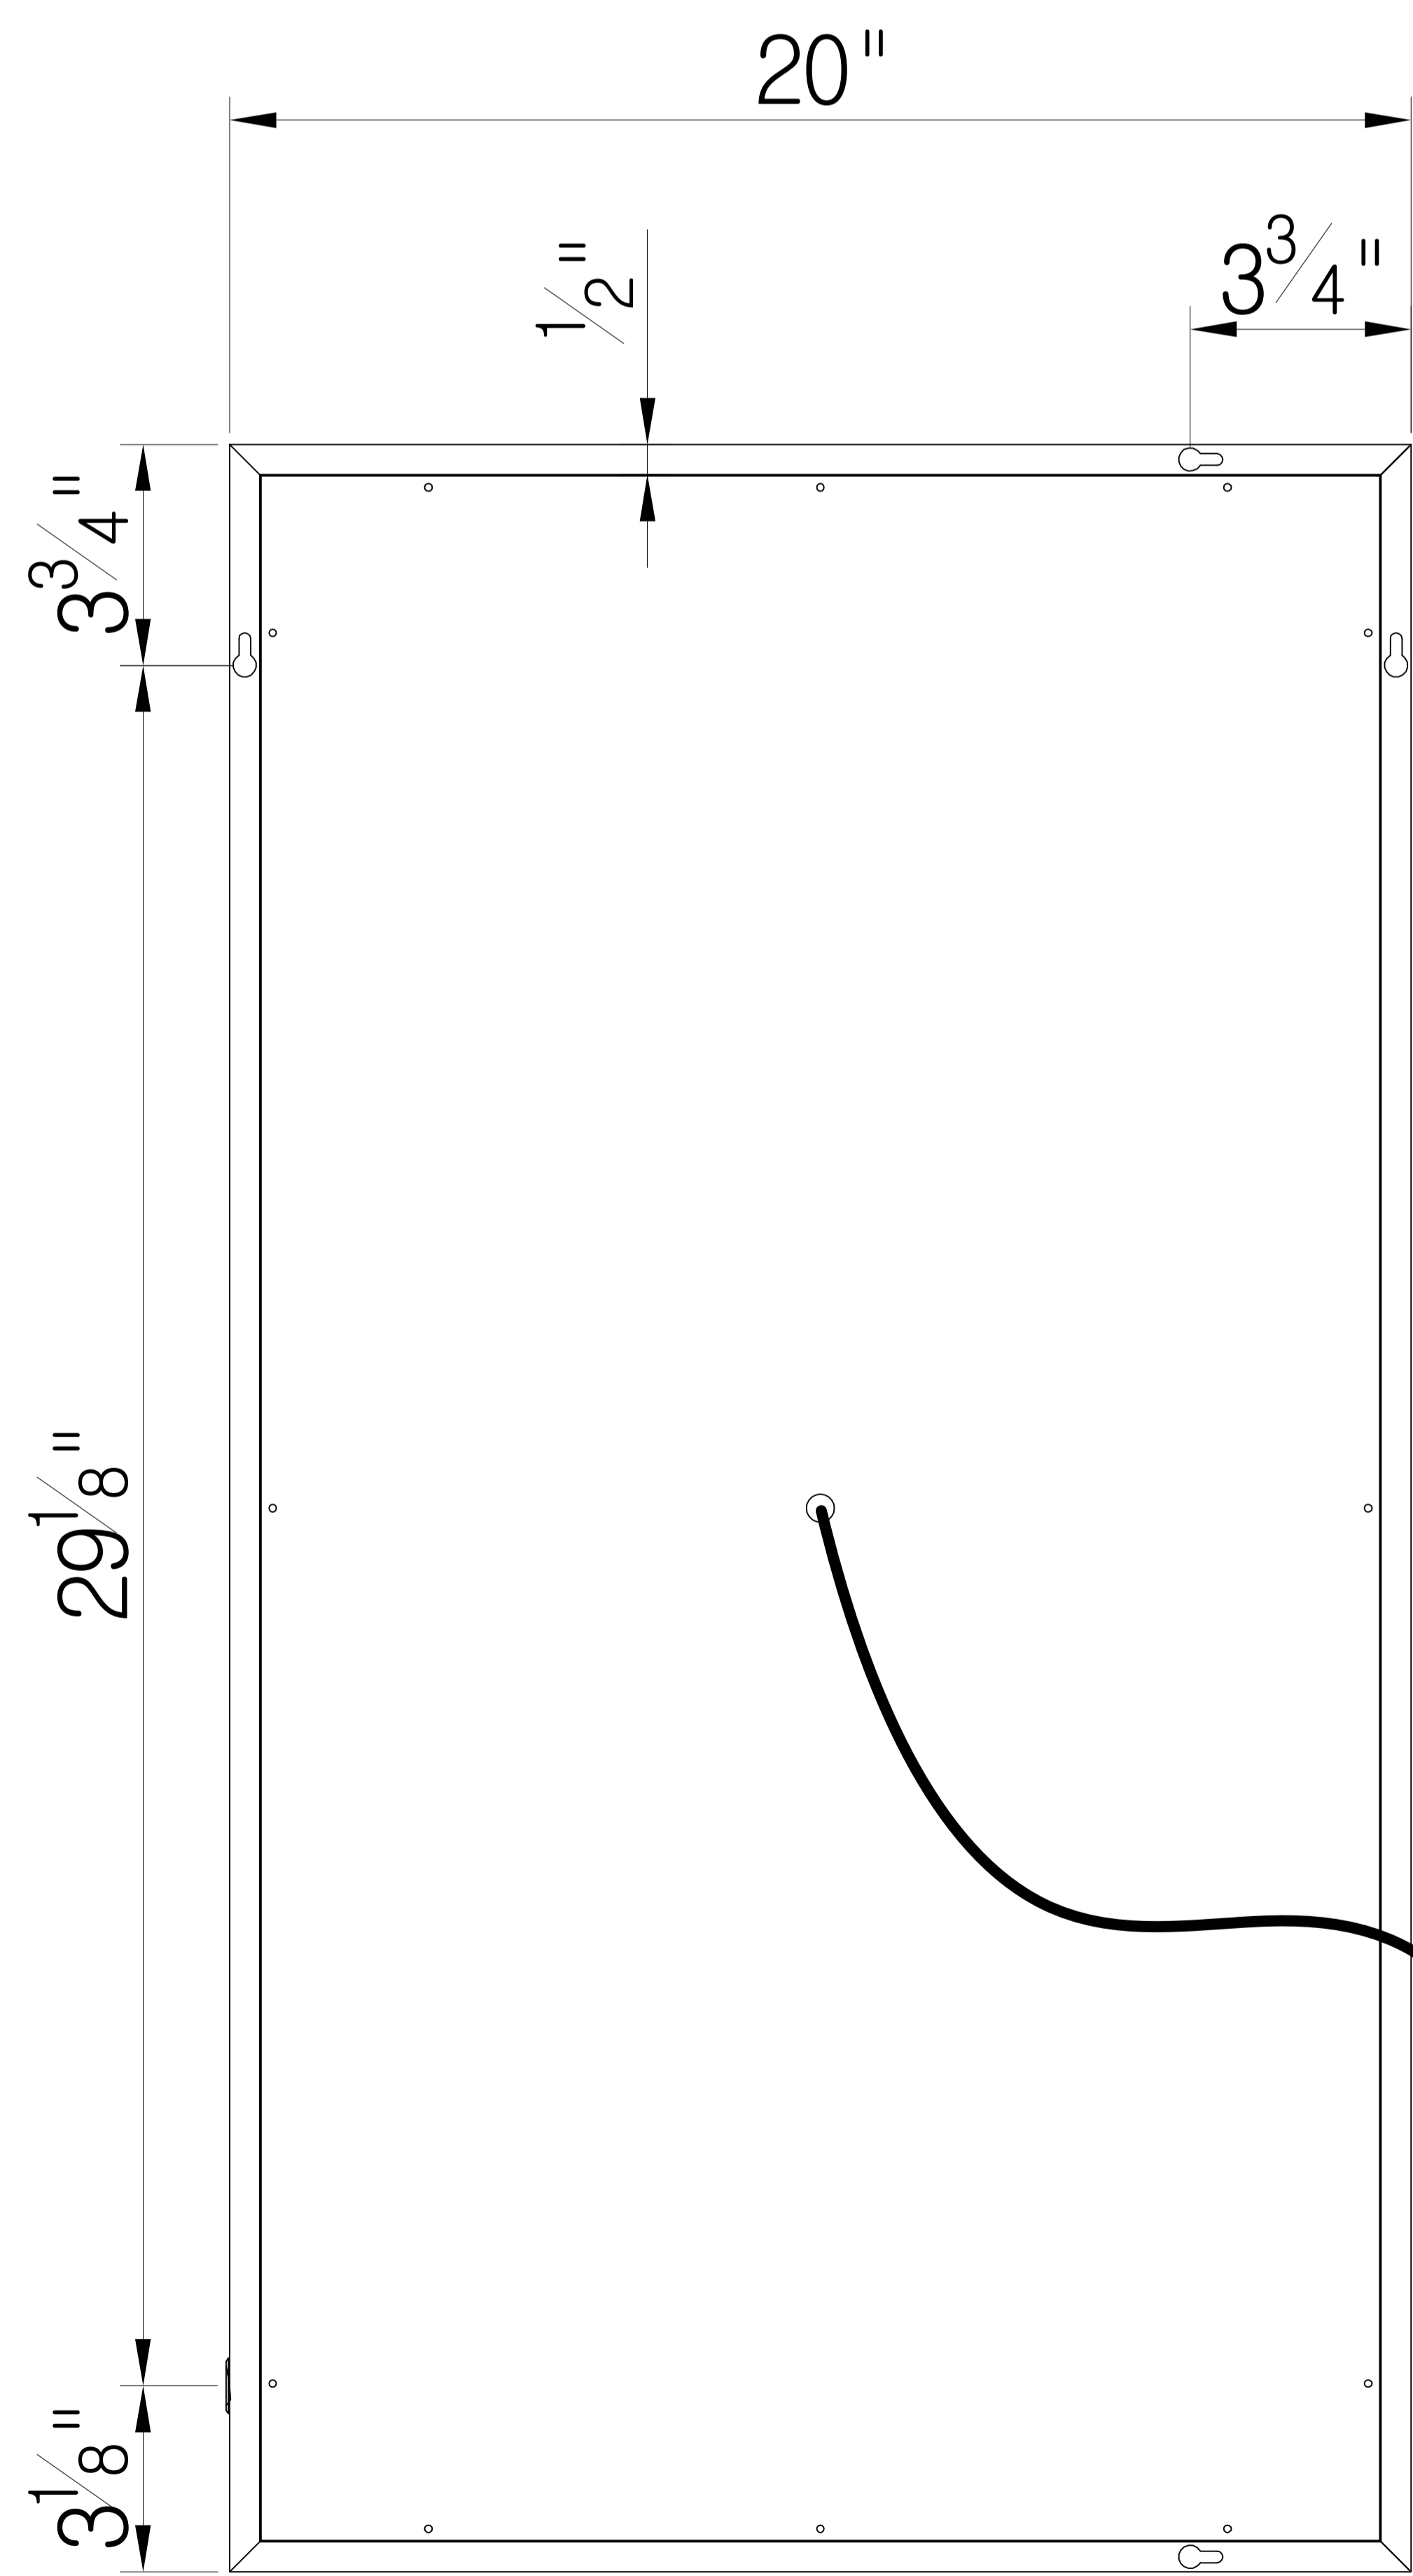

Aluminum Size

30" electric lead wire

#IL-2030-R  
 SIZE: 20" X 30"  
 LAMP: LED

Aluminum Size

30" electric lead wire

#IL-2036-R  
 SIZE: 20" X 36"  
 LAMP: LED

#IL-2266-R  
 SIZE: 22" X 66"  
 LAMP: LED

Aluminum Size

30" electric lead wire

#IL-2430-R  
 SIZE: 24" X 30"  
 LAMP: LED

Aluminum Size

30" electric lead wire

#IL-2436-R  
 SIZE: 24" X 36"  
 LAMP: LED

Aluminum Size

#IL-3036-R  
 SIZE: 30" X 36"  
 LAMP: LED

Aluminum Size

30" electric lead wire

#IL-3642-R  
 SIZE: 36" X 42"  
 LAMP: LED