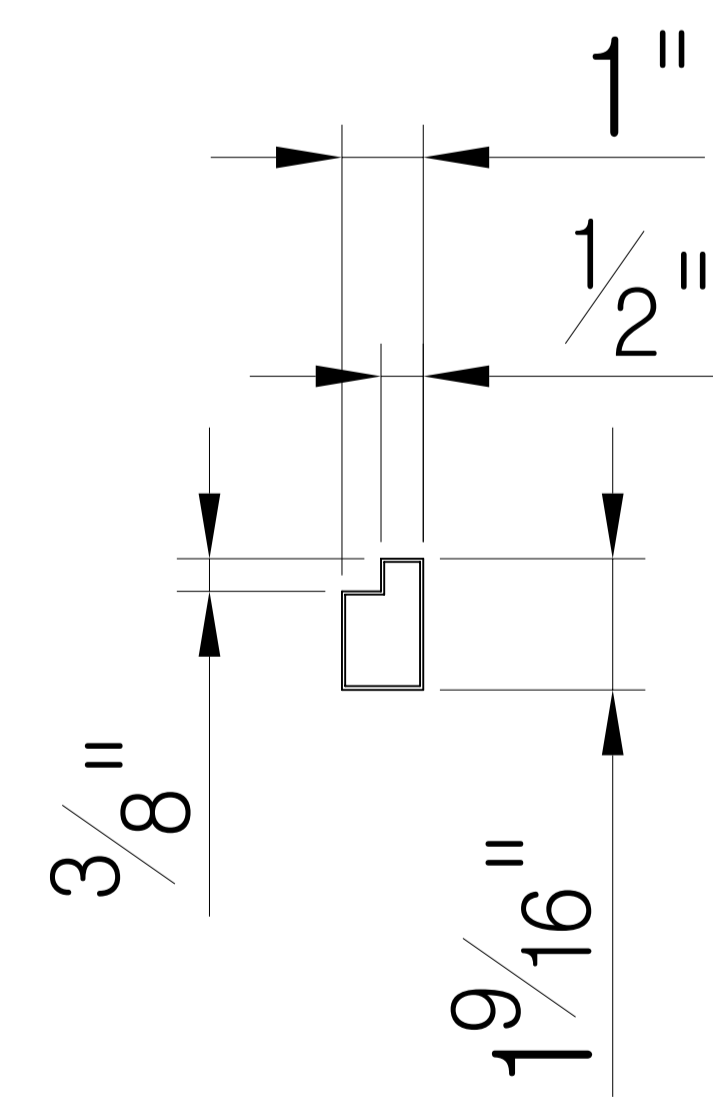

Aluminum Size

30" electric lead wire

#IL-2030-R  
 SIZE: 20" X 30"  
 LAMP: LED

Aluminum Size

30" electric lead wire

#IL-2036-R  
 SIZE: 20" X 36"  
 LAMP: LED

#IL-2266-R  
 SIZE: 22" X 66"  
 LAMP: LED

Aluminum Size

30" electric lead wire

#IL-2430-R  
 SIZE: 24" X 30"  
 LAMP: LED

Aluminum Size

30" electric lead wire

#IL-2436-R  
 SIZE: 24" X 36"  
 LAMP: LED

Aluminum Size

#IL-3036-R  
 SIZE: 30" X 36"  
 LAMP: LED

Aluminum Size

30" electric lead wire

#IL-3642-R  
 SIZE: 36" X 42"  
 LAMP: LED