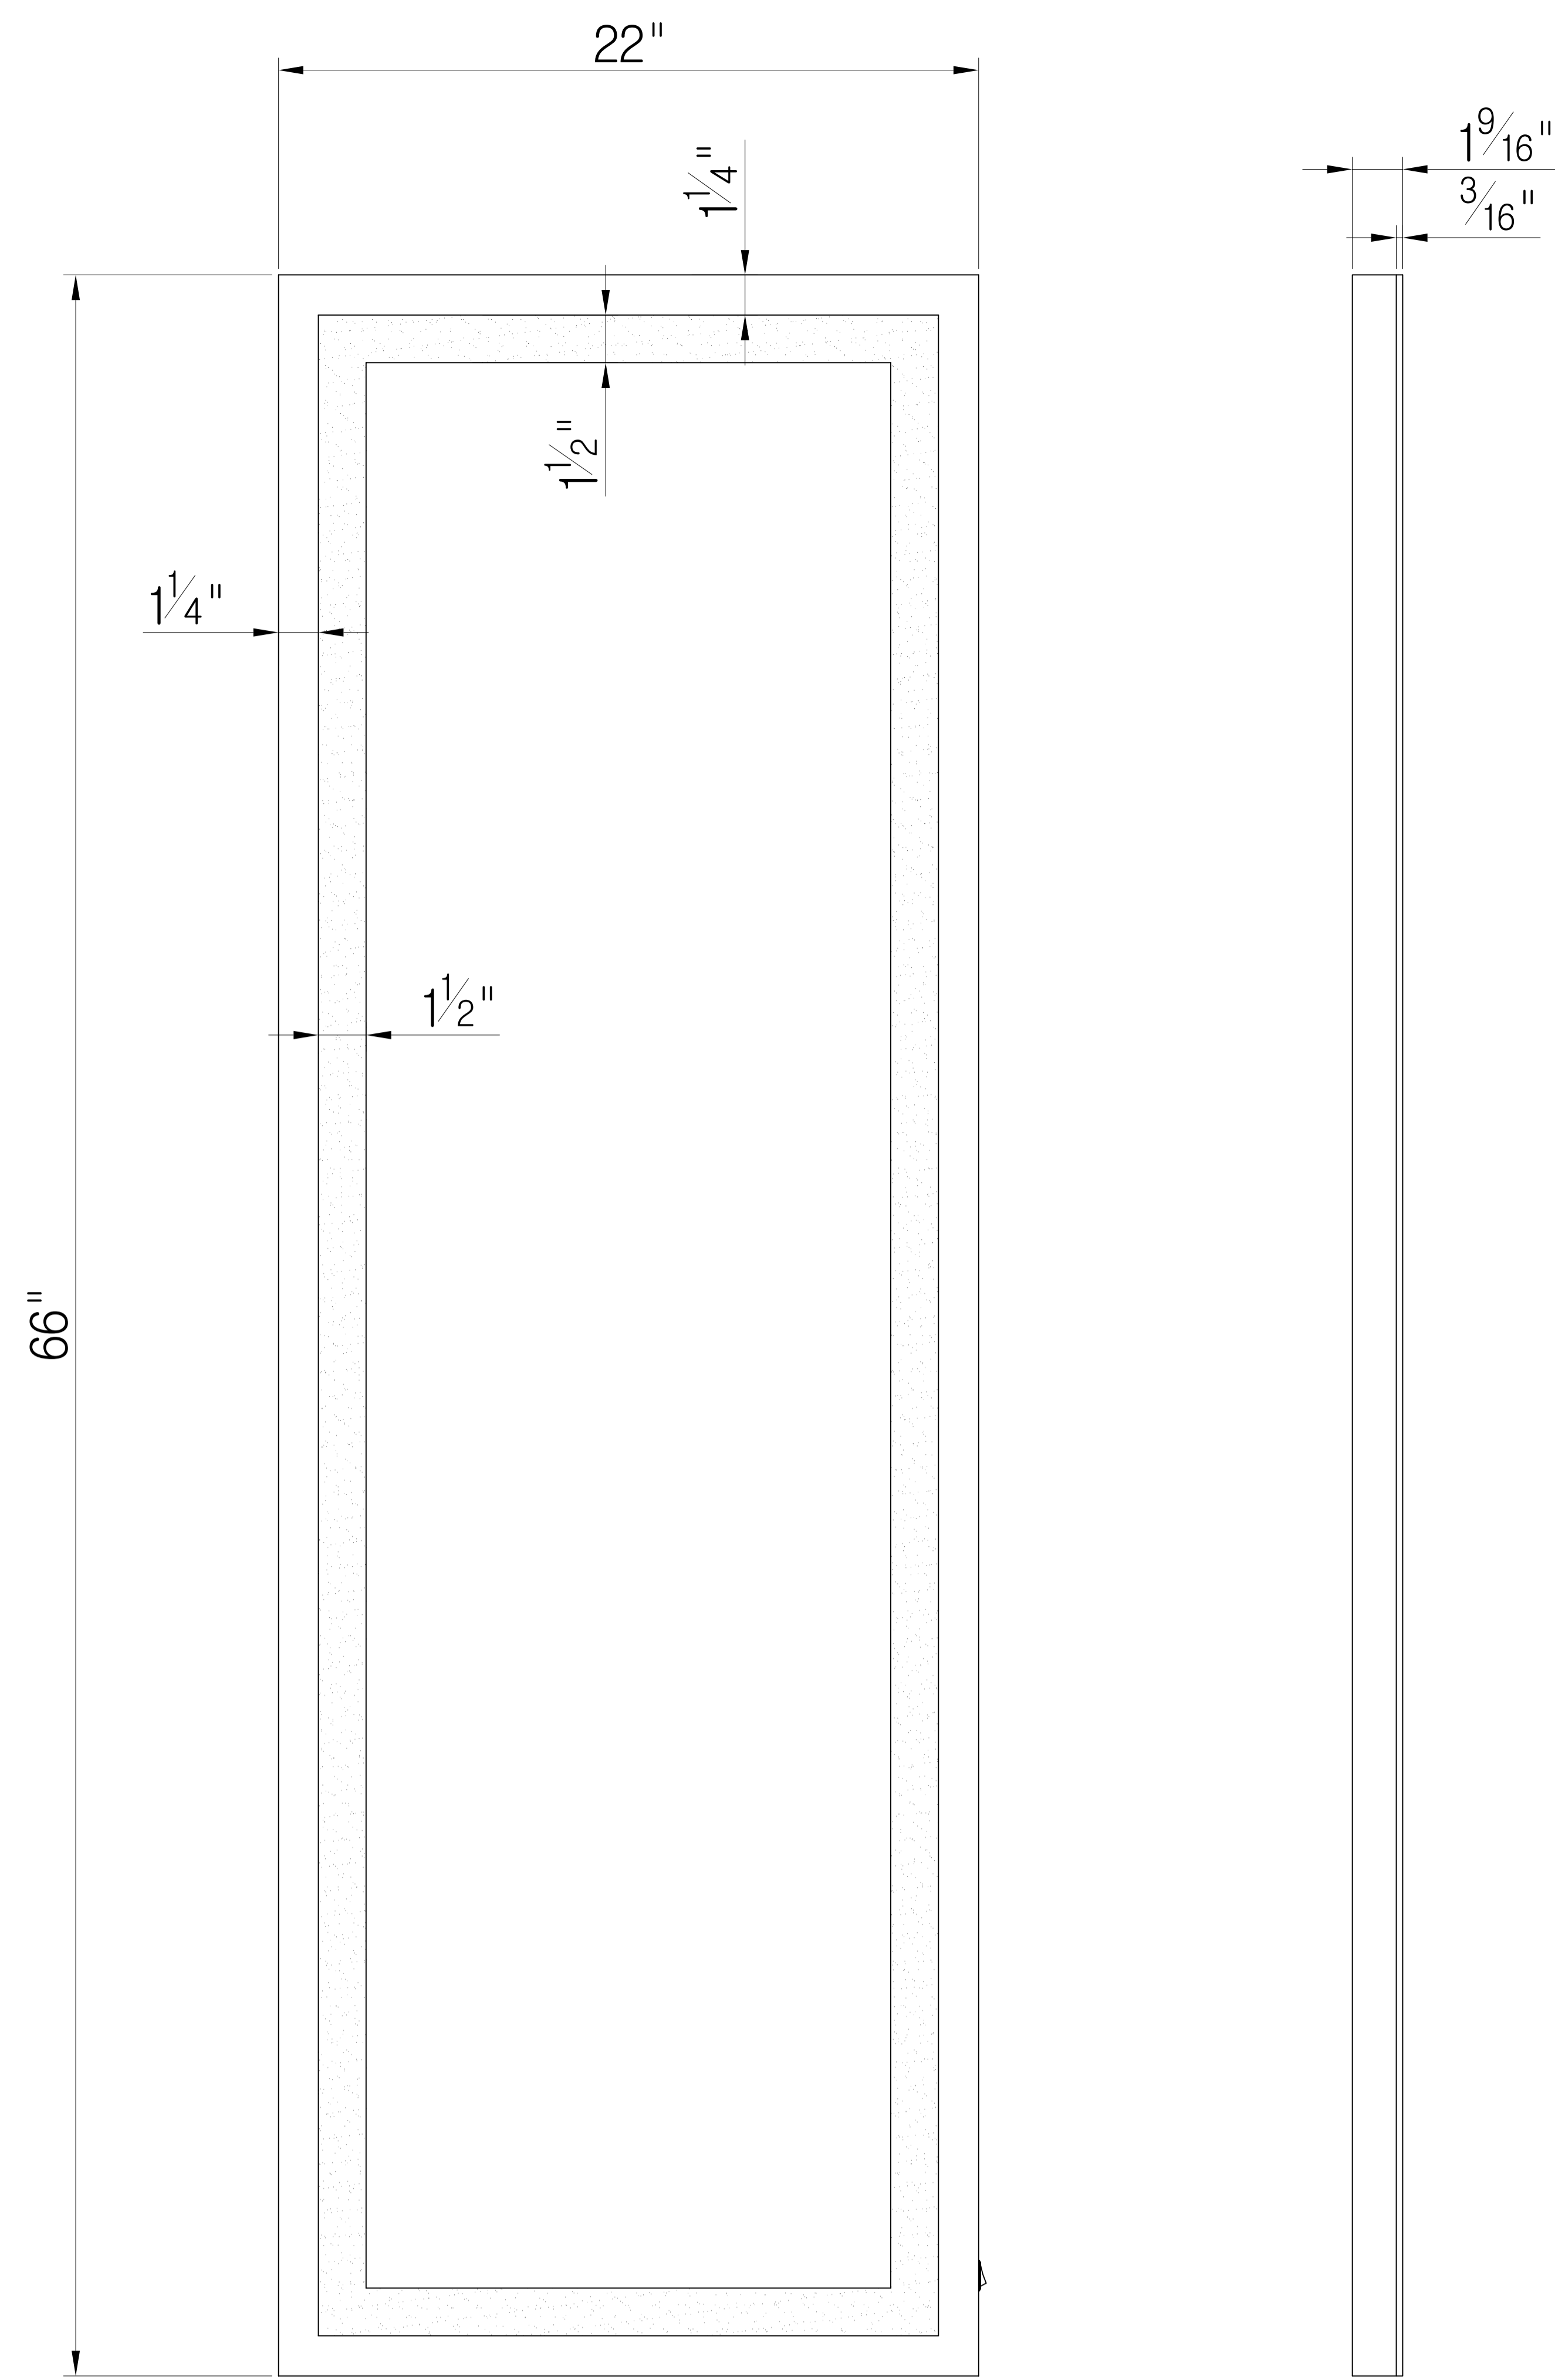

Aluminum Size

30" electric lead wire

#IL-2030-R  
 SIZE: 20" X 30"  
 LAMP: LED

Aluminum Size

30" electric lead wire

#IL-2036-R  
 SIZE: 20" X 36"  
 LAMP: LED

#IL-2266-R  
 SIZE: 22" X 66"  
 LAMP: LED

Aluminum Size

30" electric lead wire

#IL-2430-R  
 SIZE: 24" X 30"  
 LAMP: LED

Aluminum Size

30" electric lead wire

#IL-2436-R  
 SIZE: 24" X 36"  
 LAMP: LED

Aluminum Size

#IL-3036-R  
 SIZE: 30" X 36"  
 LAMP: LED

Aluminum Size

30" electric lead wire

#IL-3642-R  
 SIZE: 36" X 42"  
 LAMP: LED