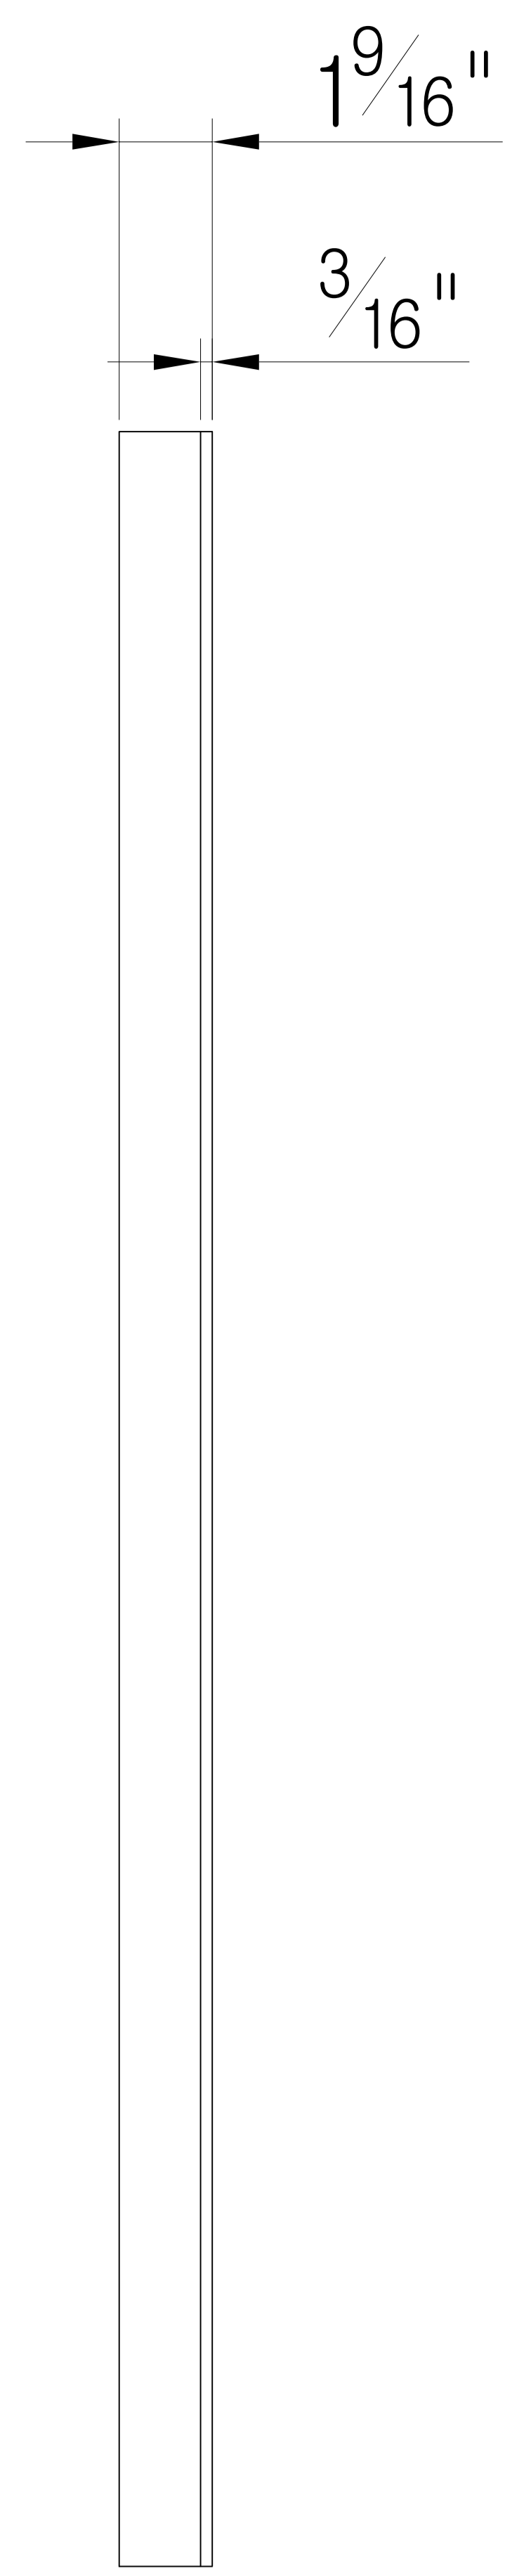

Aluminum Size

30" electric lead wire

#IL-2030-R  
 SIZE: 20" X 30"  
 LAMP: LED

Aluminum Size

30" electric lead wire

#IL-2036-R  
 SIZE: 20" X 36"  
 LAMP: LED

#IL-2266-R  
 SIZE: 22" X 66"  
 LAMP: LED

Aluminum Size

30" electric lead wire

#IL-2430-R  
 SIZE: 24" X 30"  
 LAMP: LED

Aluminum Size

30" electric lead wire

#IL-2436-R  
 SIZE: 24" X 36"  
 LAMP: LED

Aluminum Size

#IL-3036-R  
 SIZE: 30" X 36"  
 LAMP: LED

Aluminum Size

30" electric lead wire

#IL-3642-R  
 SIZE: 36" X 42"  
 LAMP: LED