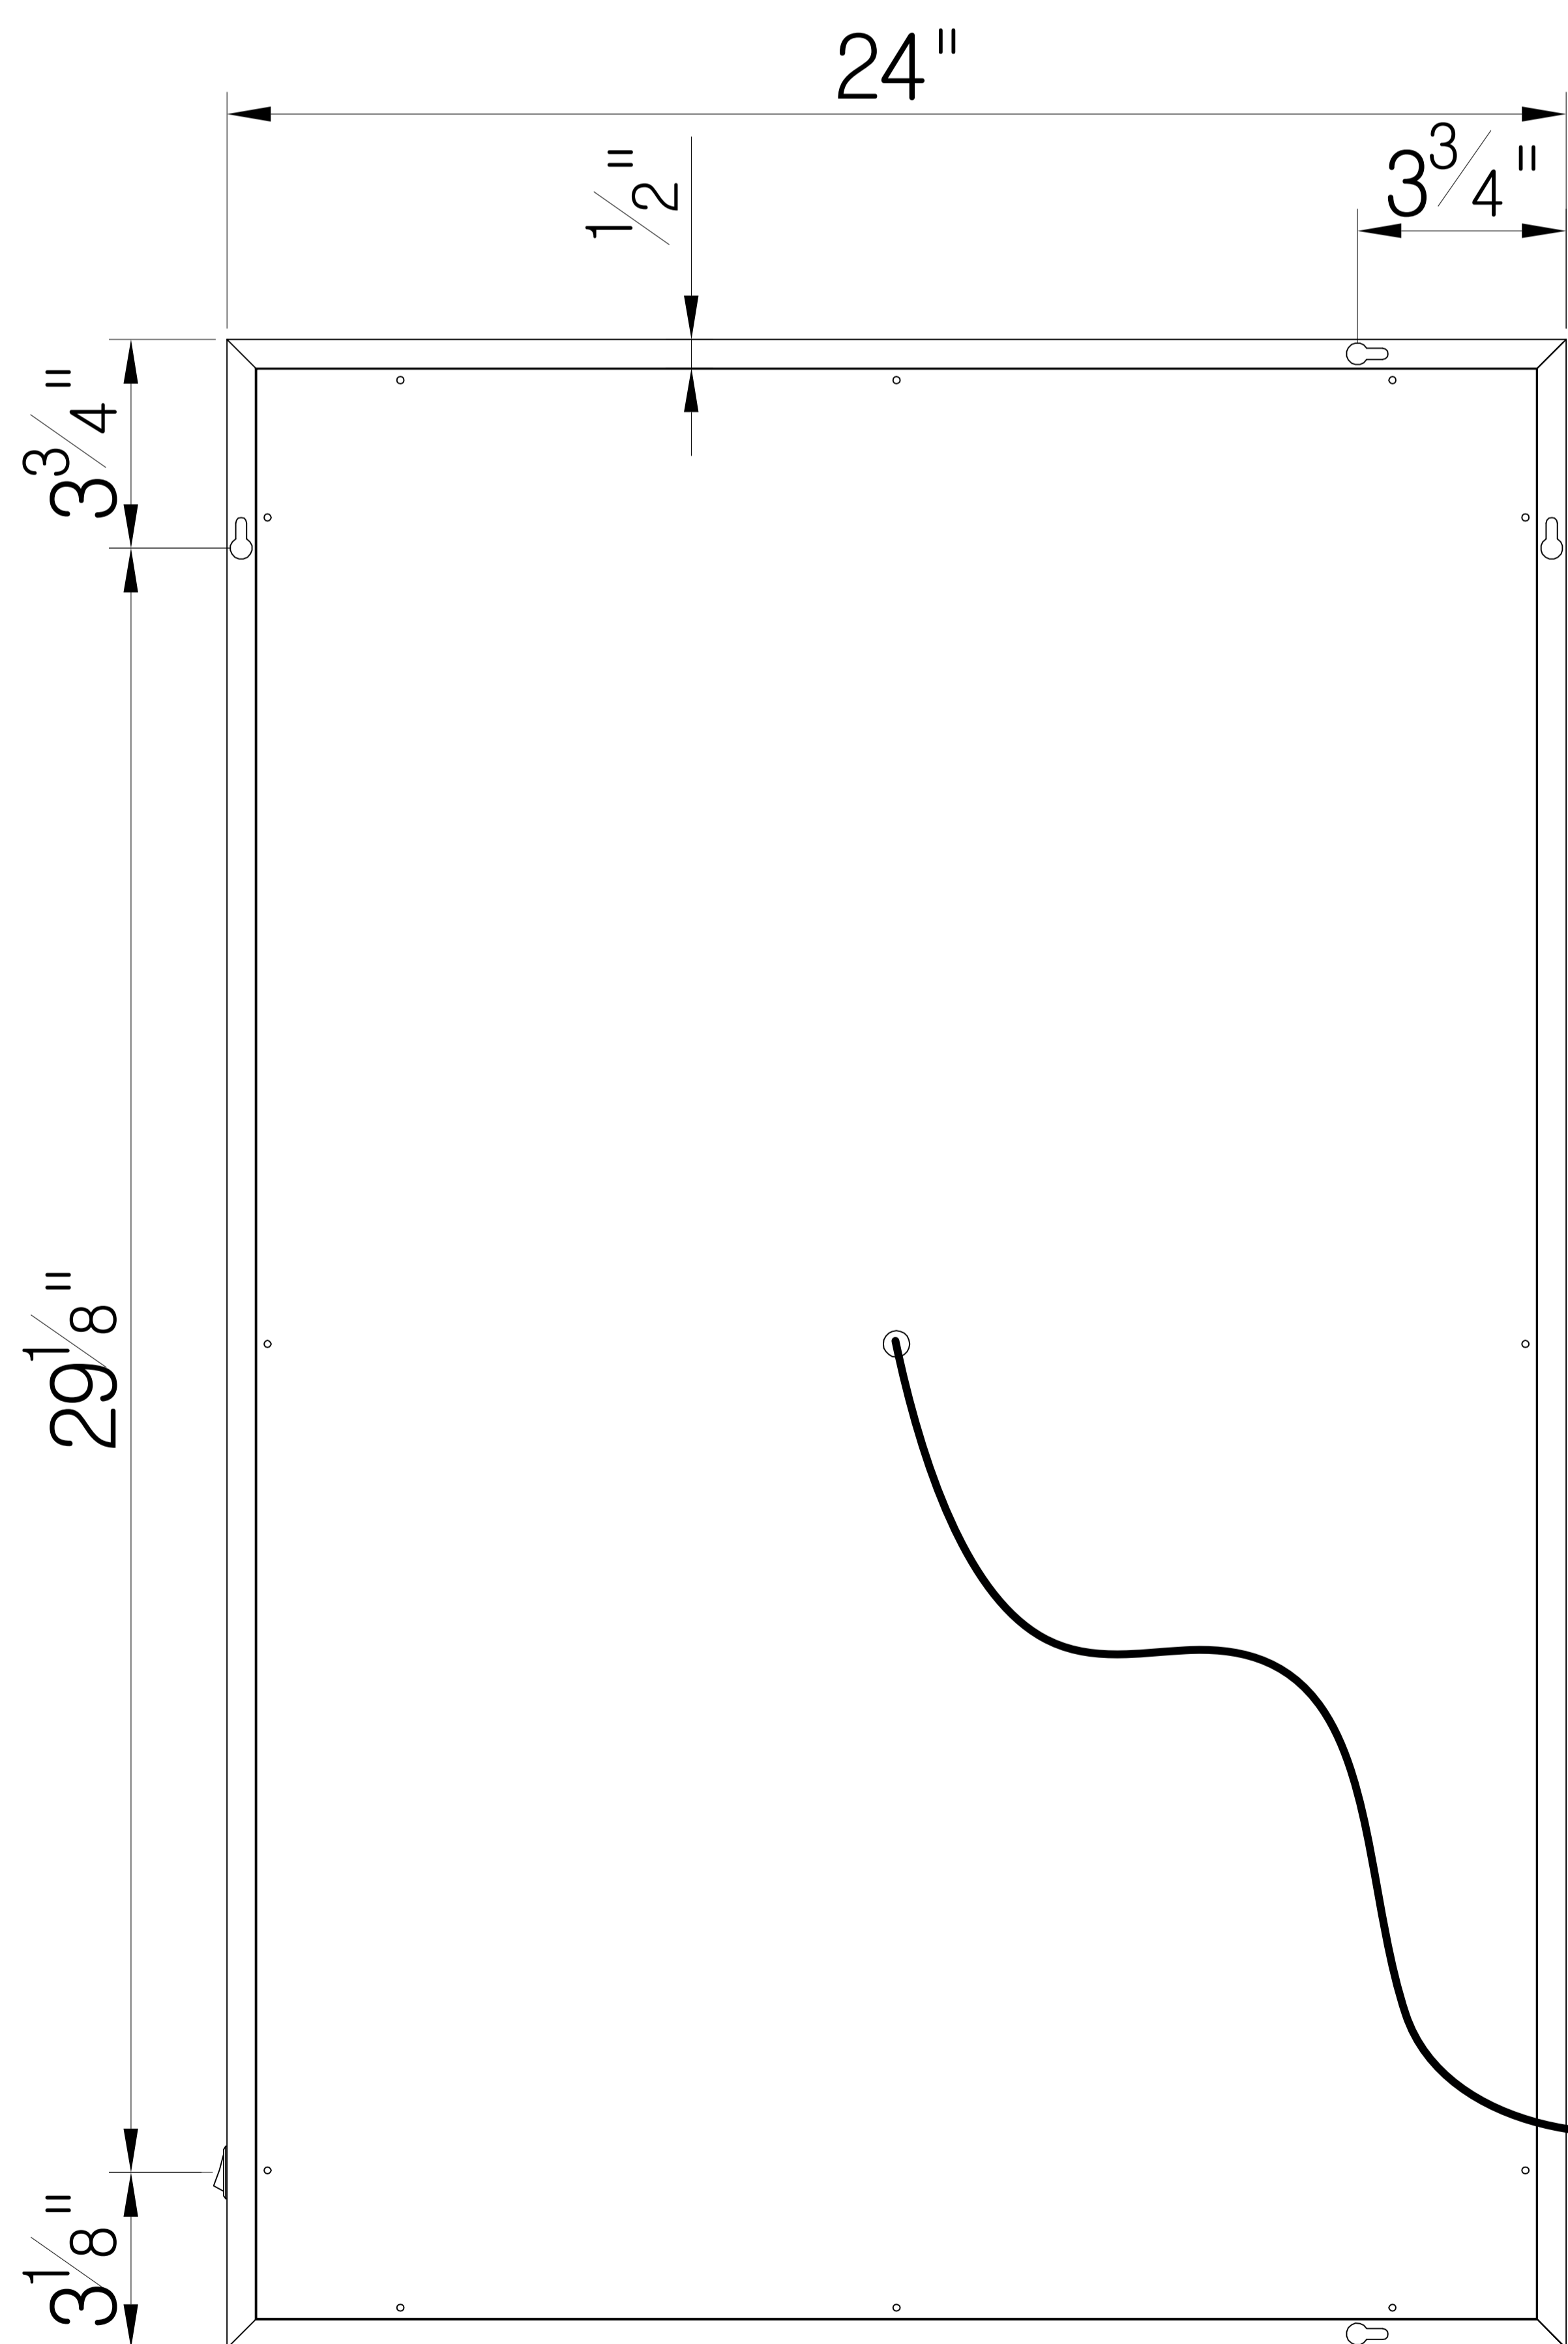

Aluminum Size

30" electric lead wire

#IL-2030-R  
 SIZE: 20" X 30"  
 LAMP: LED

Aluminum Size

30" electric lead wire

#IL-2036-R  
 SIZE: 20" X 36"  
 LAMP: LED

#IL-2266-R  
 SIZE: 22" X 66"  
 LAMP: LED

Aluminum Size

30" electric lead wire

#IL-2430-R  
 SIZE: 24" X 30"  
 LAMP: LED

Aluminum Size

30" electric lead wire

#IL-2436-R  
 SIZE: 24" X 36"  
 LAMP: LED

Aluminum Size

#IL-3036-R  
 SIZE: 30" X 36"  
 LAMP: LED

Aluminum Size

30" electric lead wire

#IL-3642-R  
 SIZE: 36" X 42"  
 LAMP: LED