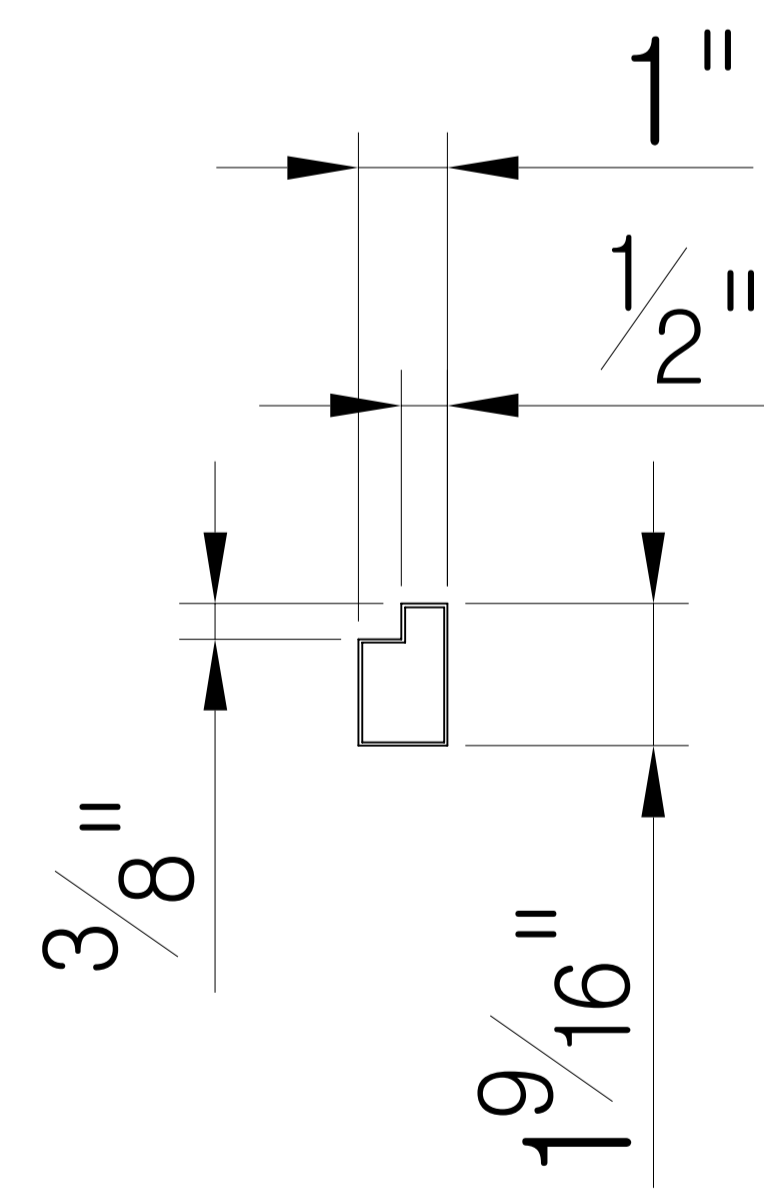

Aluminum Size

30" electric lead wire

#IL-2030-R  
 SIZE: 20" X 30"  
 LAMP: LED

Aluminum Size

30" electric lead wire

#IL-2036-R  
 SIZE: 20" X 36"  
 LAMP: LED

#IL-2266-R  
 SIZE: 22" X 66"  
 LAMP: LED

Aluminum Size

30" electric lead wire

#IL-2430-R  
 SIZE: 24" X 30"  
 LAMP: LED

Aluminum Size

30" electric lead wire

#IL-2436-R  
 SIZE: 24" X 36"  
 LAMP: LED

Aluminum Size

#IL-3036-R  
 SIZE: 30" X 36"  
 LAMP: LED

Aluminum Size

30" electric lead wire

#IL-3642-R  
 SIZE: 36" X 42"  
 LAMP: LED