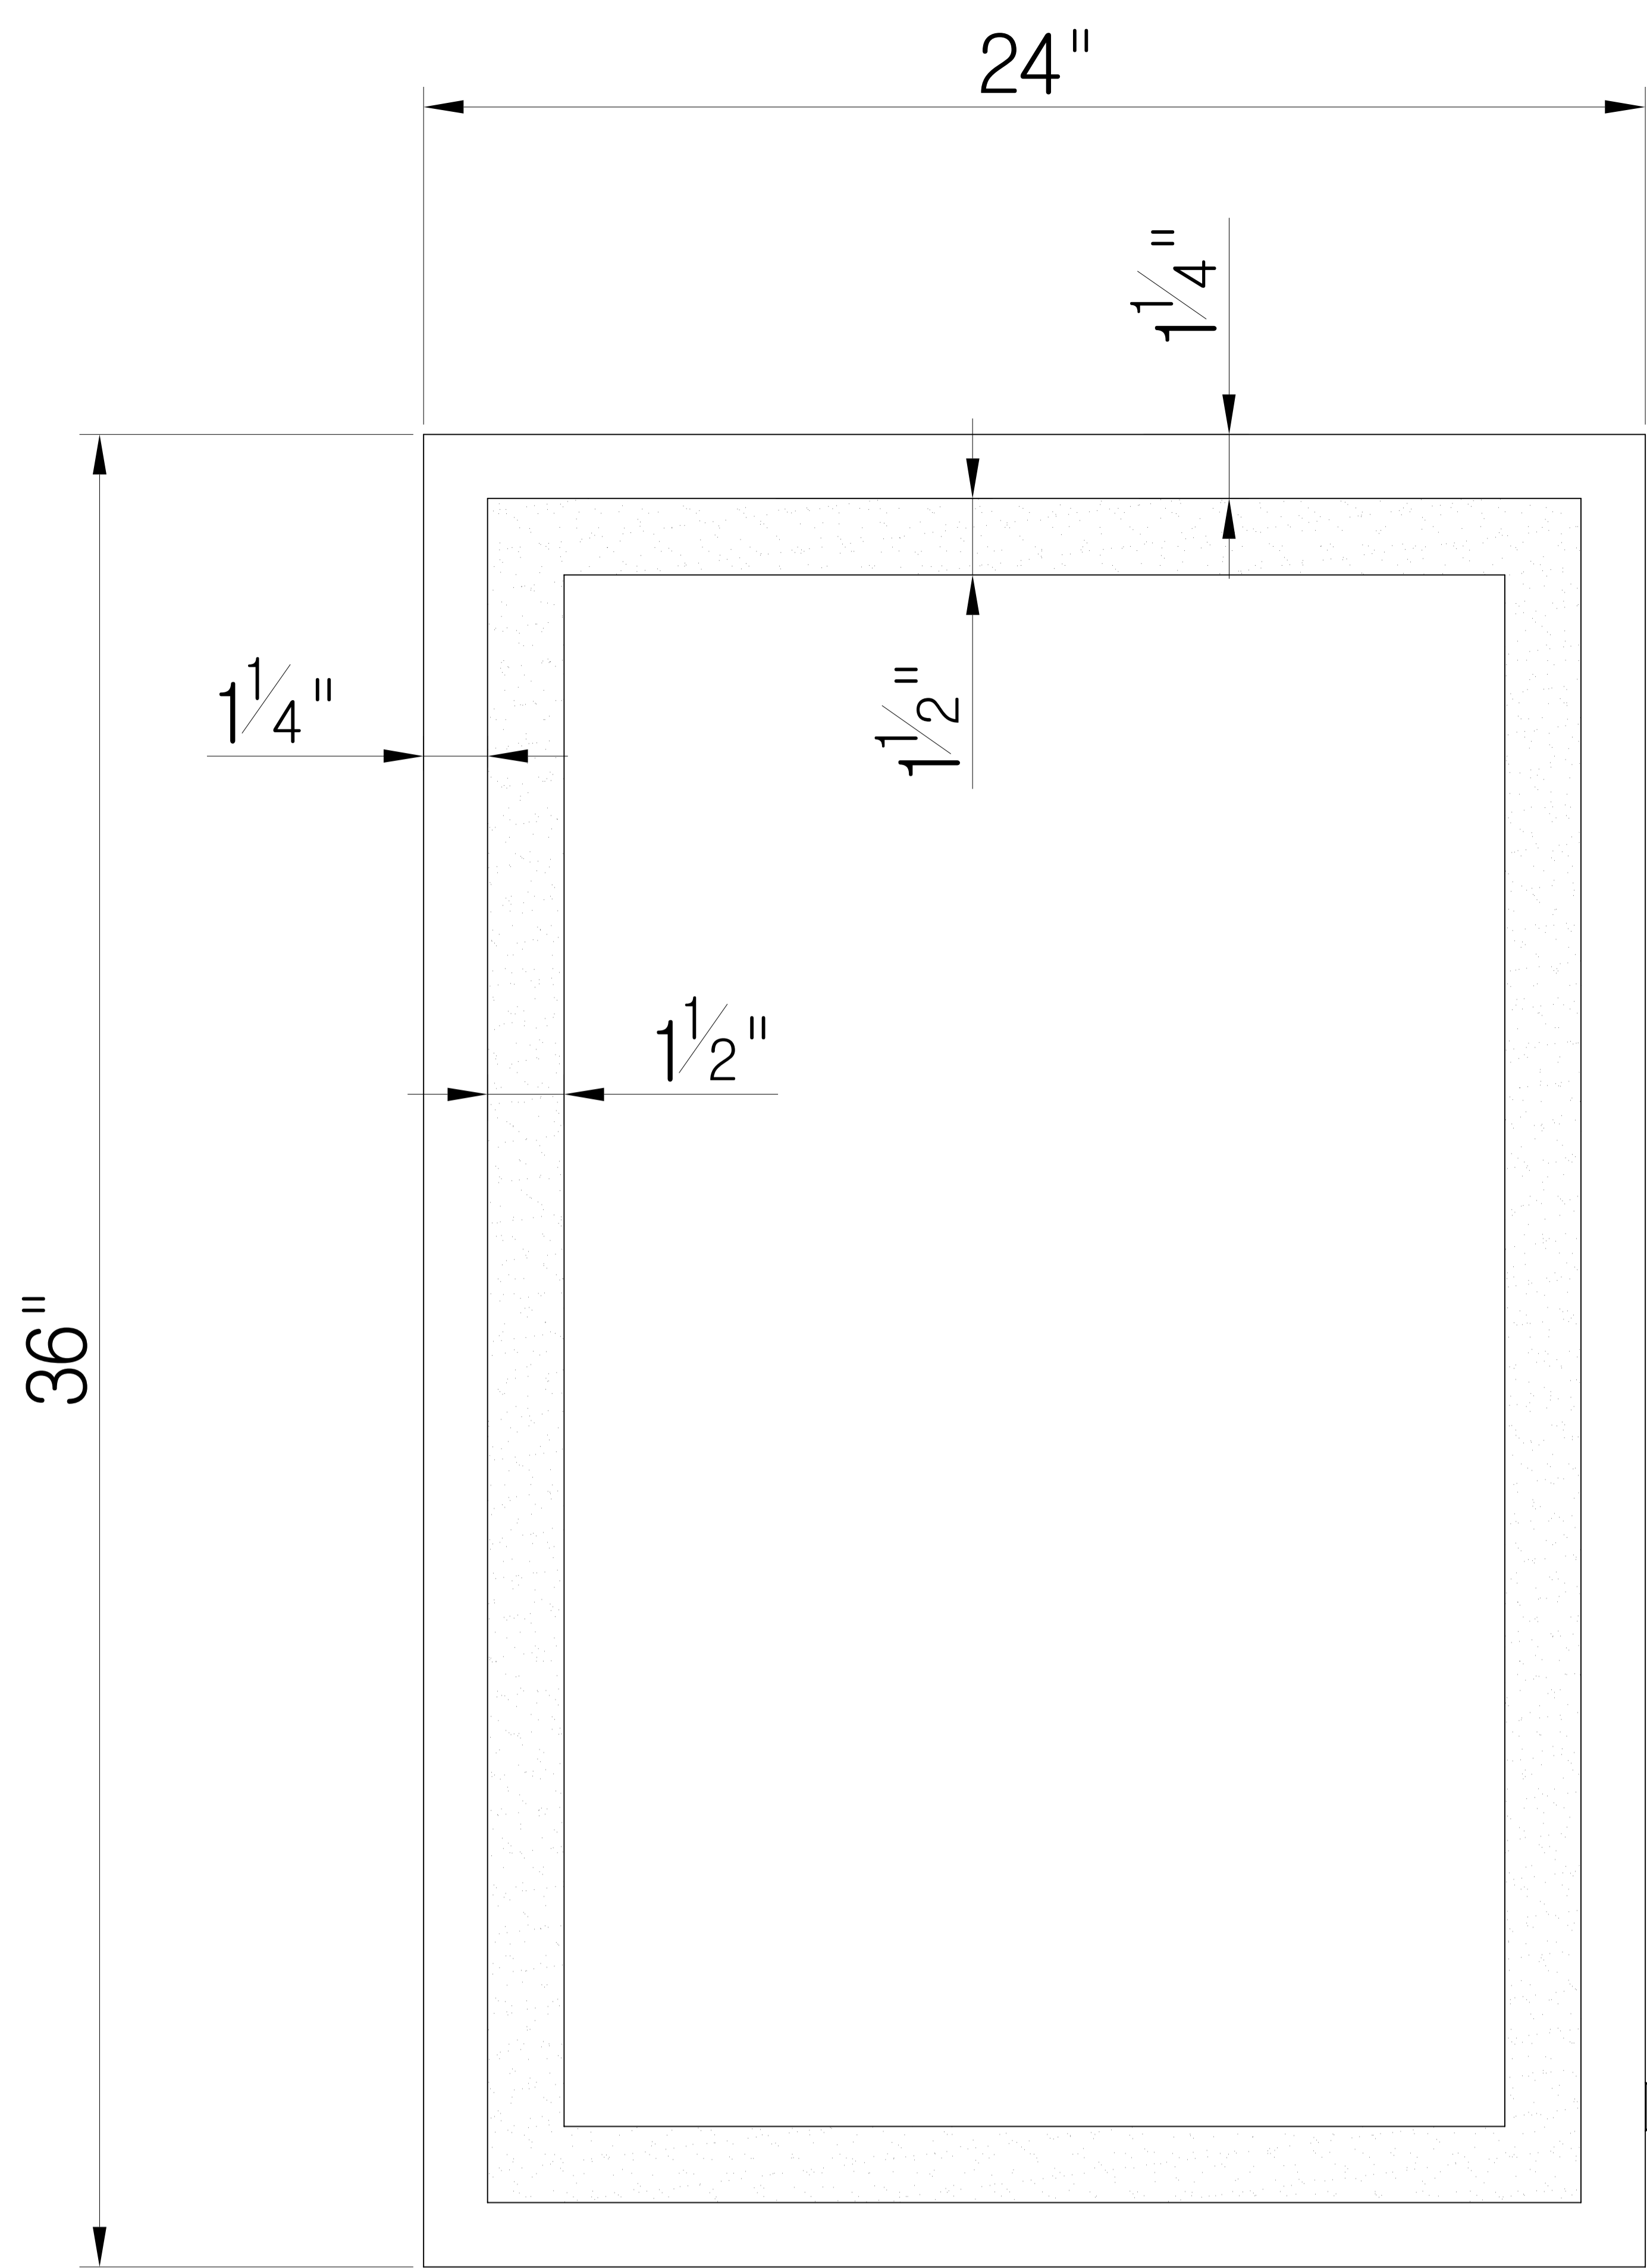

Aluminum Size

30" electric lead wire

#IL-2030-R  
 SIZE: 20" X 30"  
 LAMP: LED

Aluminum Size

30" electric lead wire

#IL-2036-R  
 SIZE: 20" X 36"  
 LAMP: LED

#IL-2266-R  
 SIZE: 22" X 66"  
 LAMP: LED

Aluminum Size

30" electric lead wire

#IL-2430-R  
 SIZE: 24" X 30"  
 LAMP: LED

Aluminum Size

30" electric lead wire

#IL-2436-R  
 SIZE: 24" X 36"  
 LAMP: LED

Aluminum Size

#IL-3036-R  
 SIZE: 30" X 36"  
 LAMP: LED

Aluminum Size

30" electric lead wire

#IL-3642-R  
 SIZE: 36" X 42"  
 LAMP: LED