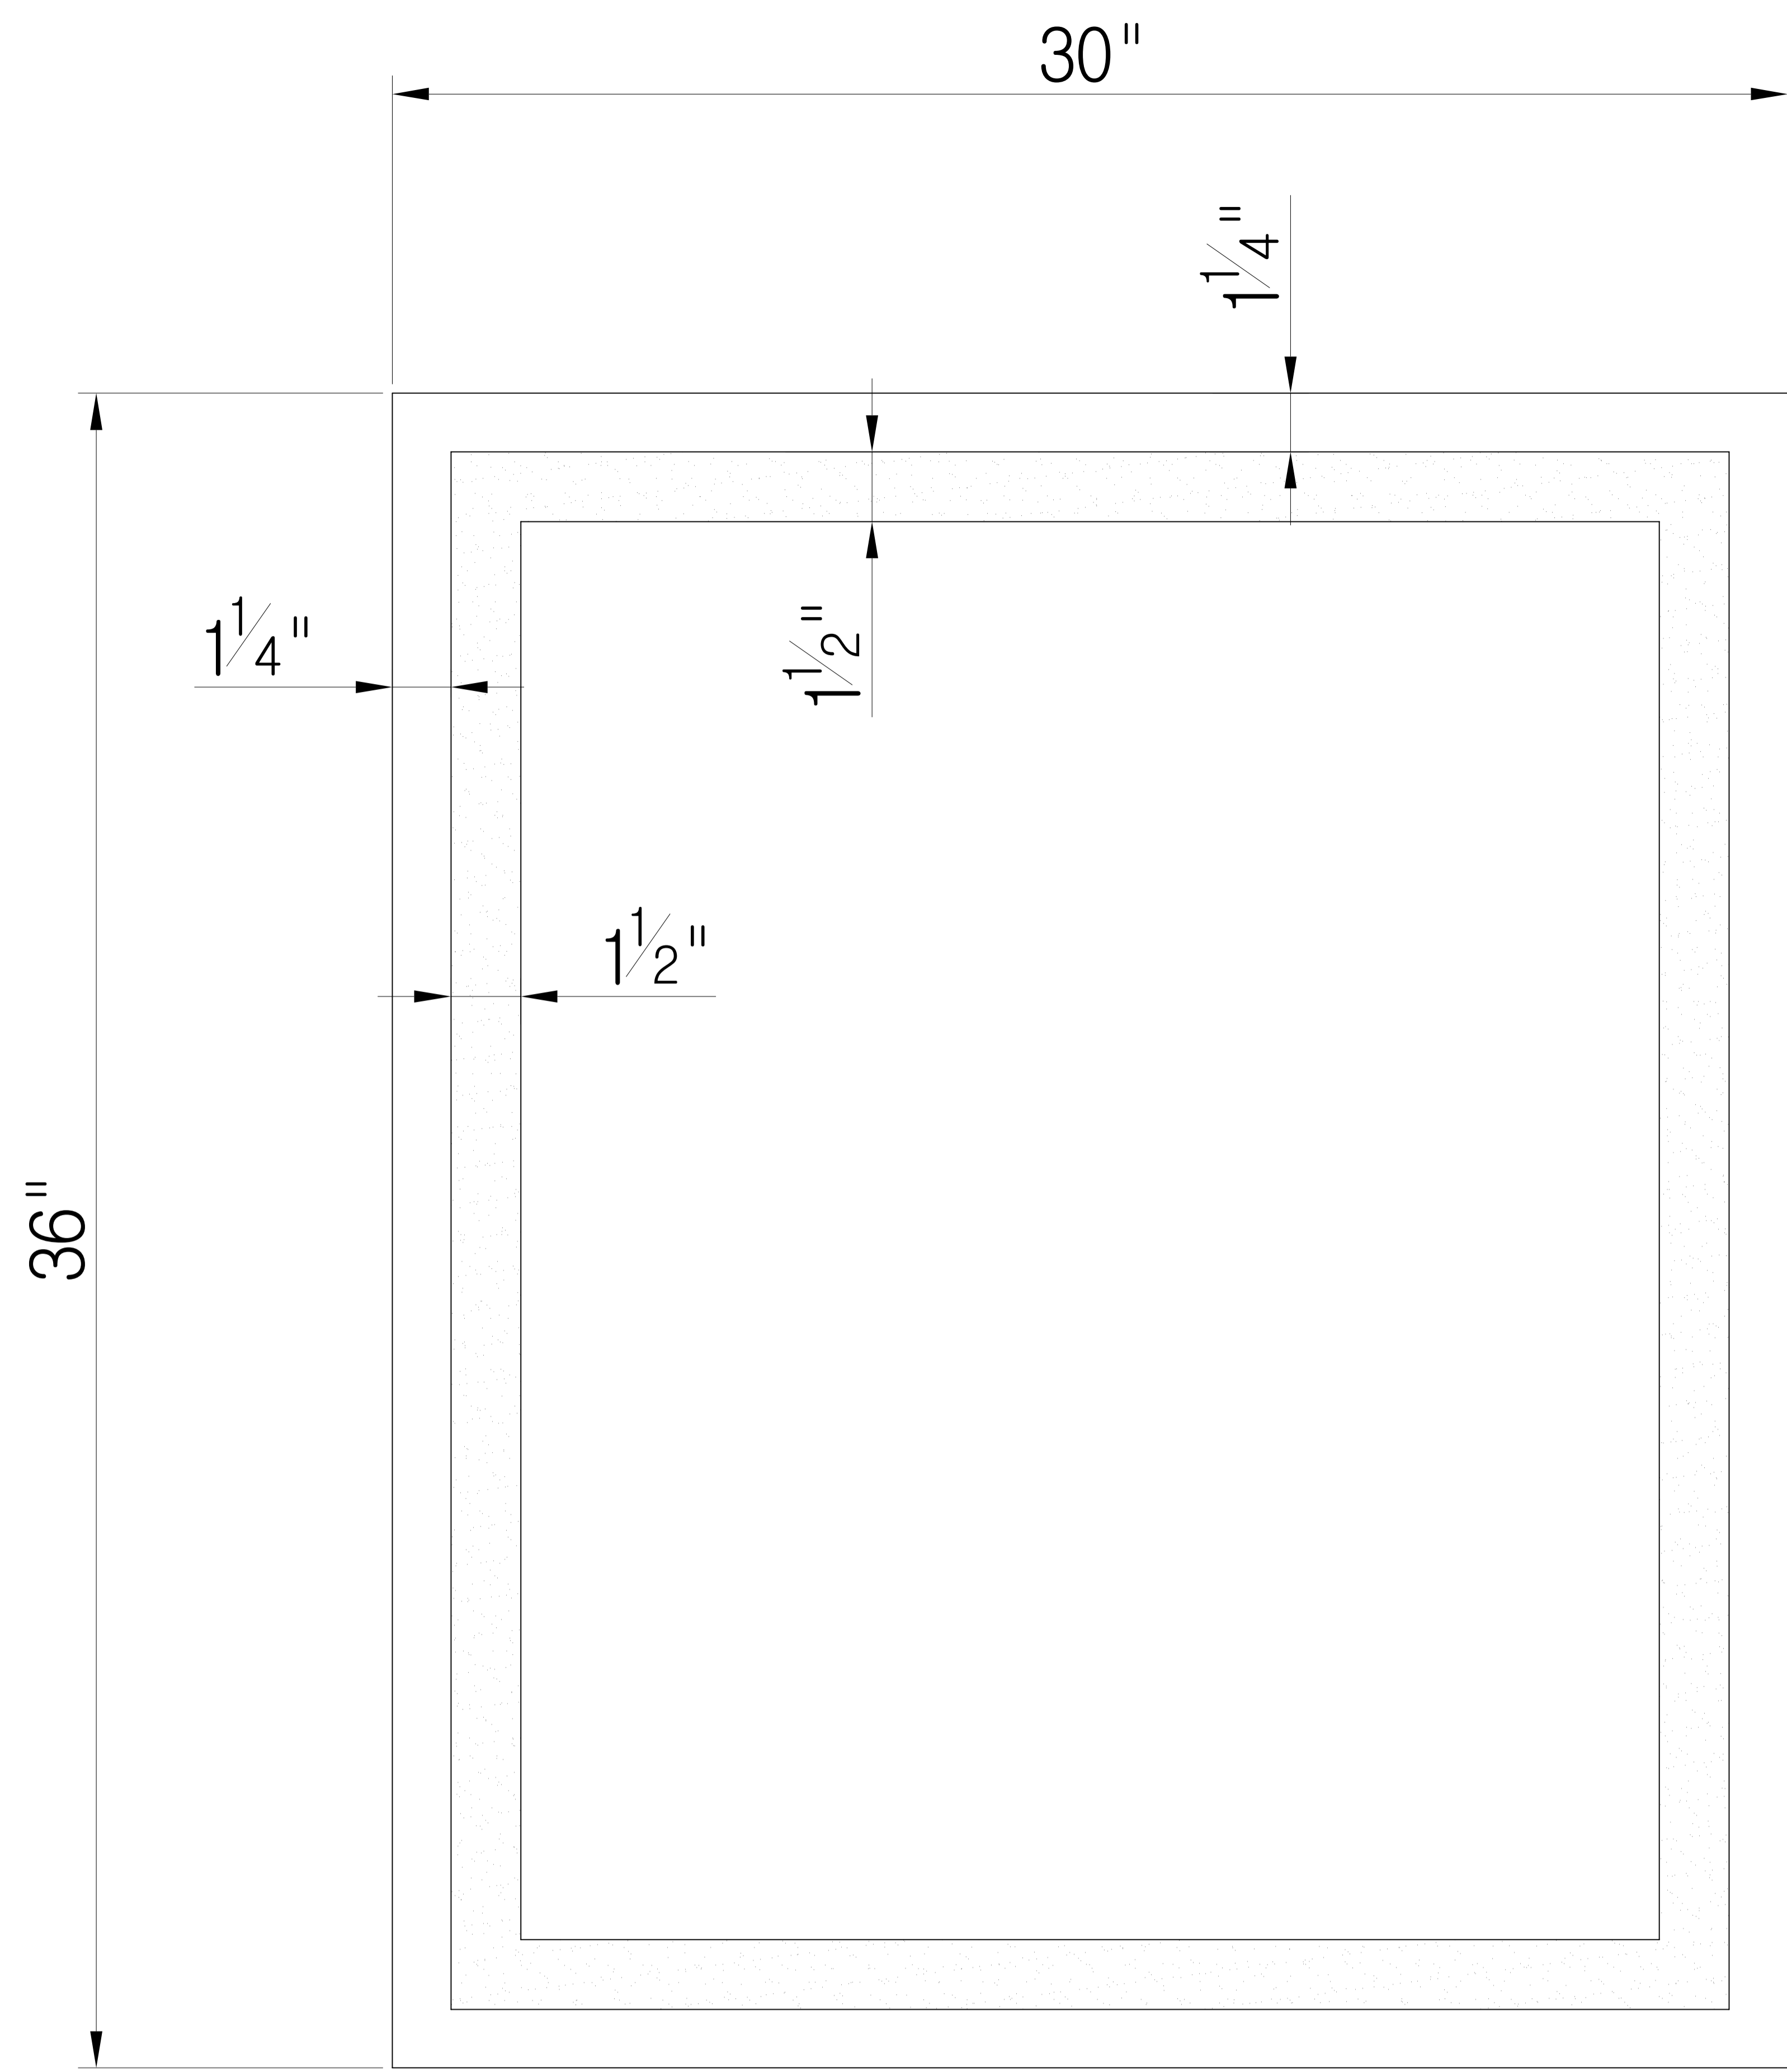

Aluminum Size

30" electric lead wire

#IL-2030-R  
 SIZE: 20" X 30"  
 LAMP: LED

Aluminum Size

30" electric lead wire

#IL-2036-R  
 SIZE: 20" X 36"  
 LAMP: LED

#IL-2266-R  
 SIZE: 22" X 66"  
 LAMP: LED

Aluminum Size

30" electric lead wire

#IL-2430-R  
 SIZE: 24" X 30"  
 LAMP: LED

Aluminum Size

30" electric lead wire

#IL-2436-R  
 SIZE: 24" X 36"  
 LAMP: LED

Aluminum Size

#IL-3036-R  
 SIZE: 30" X 36"  
 LAMP: LED

Aluminum Size

30" electric lead wire

#IL-3642-R  
 SIZE: 36" X 42"  
 LAMP: LED