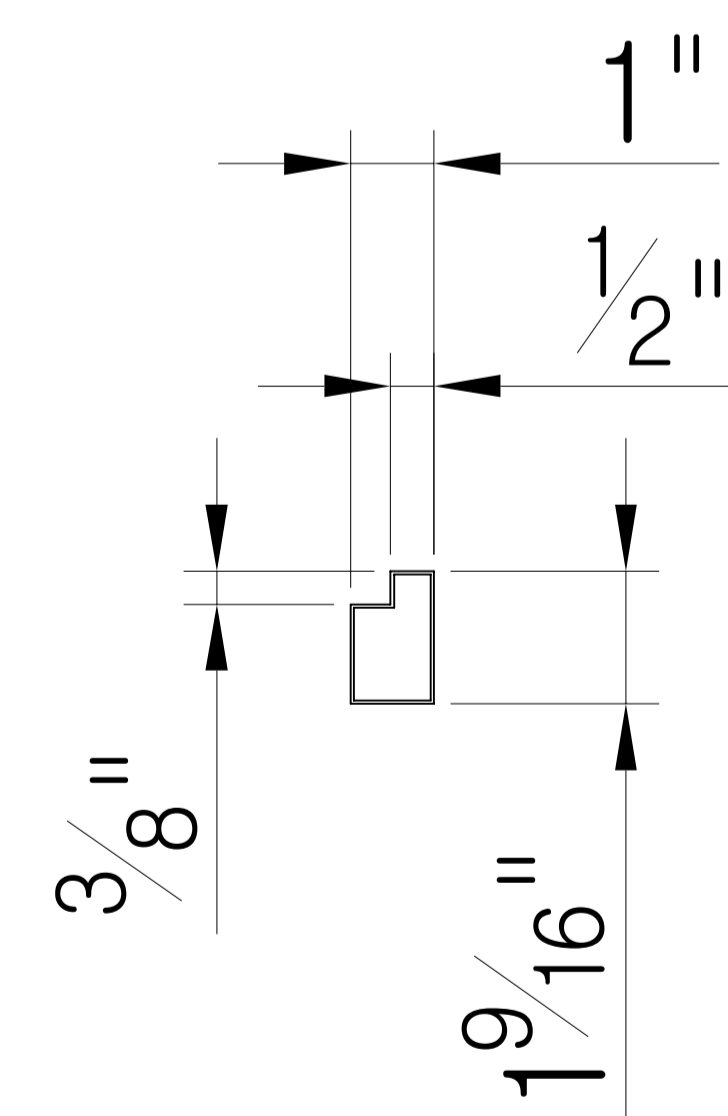

Aluminum Size

30" electric lead wire

#IL-2030-R  
 SIZE: 20" X 30"  
 LAMP: LED

Aluminum Size

30" electric lead wire

#IL-2036-R  
 SIZE: 20" X 36"  
 LAMP: LED

#IL-2266-R  
 SIZE: 22" X 66"  
 LAMP: LED

Aluminum Size

30" electric lead wire

#IL-2430-R  
 SIZE: 24" X 30"  
 LAMP: LED

Aluminum Size

30" electric lead wire

#IL-2436-R  
 SIZE: 24" X 36"  
 LAMP: LED

Aluminum Size

#IL-3036-R  
 SIZE: 30" X 36"  
 LAMP: LED

Aluminum Size

30" electric lead wire

#IL-3642-R  
 SIZE: 36" X 42"  
 LAMP: LED