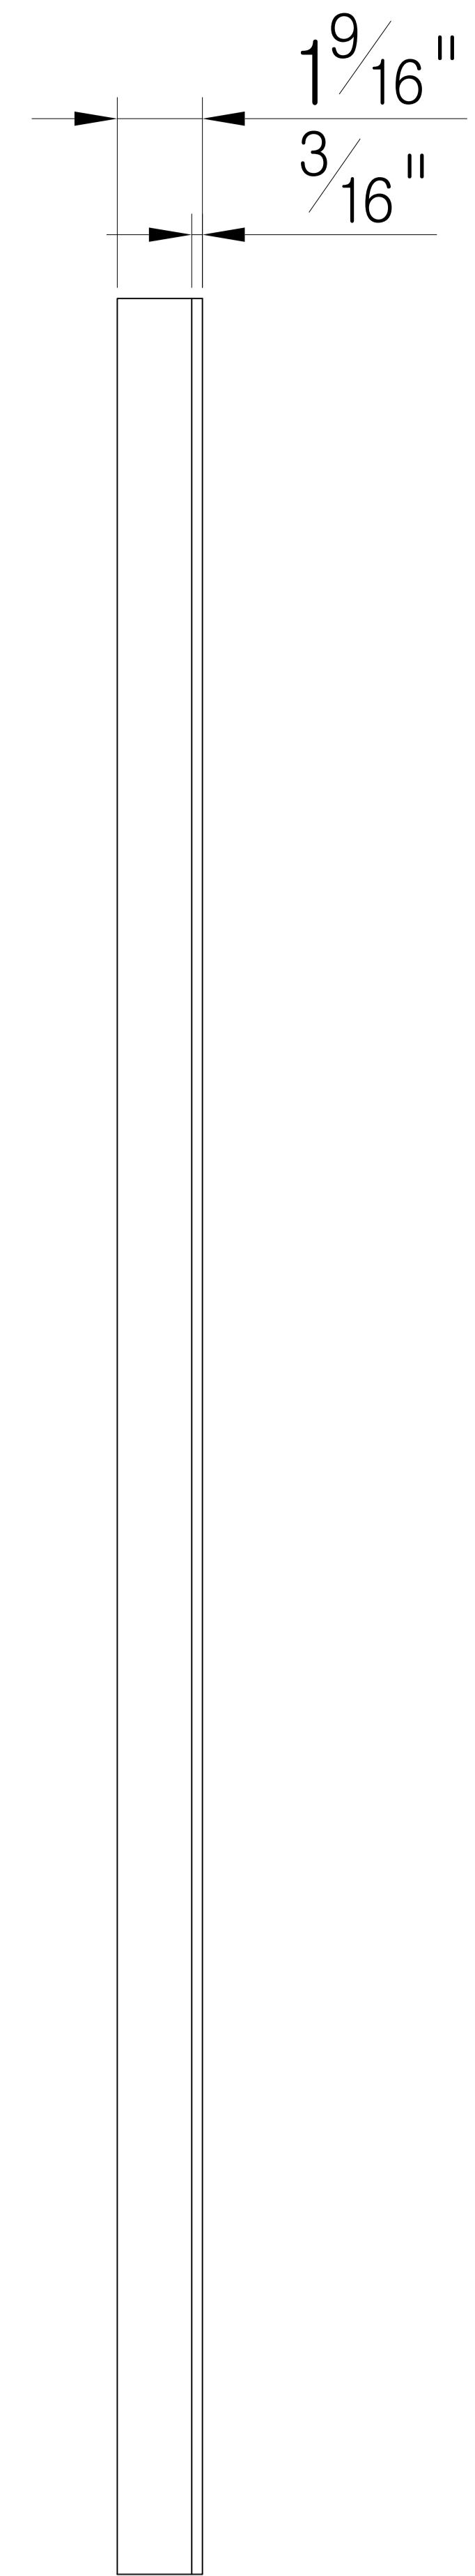

Aluminum Size

30" electric lead wire

#IL-2030-R  
 SIZE: 20" X 30"  
 LAMP: LED

Aluminum Size

30" electric lead wire

#IL-2036-R  
 SIZE: 20" X 36"  
 LAMP: LED

#IL-2266-R  
 SIZE: 22" X 66"  
 LAMP: LED

Aluminum Size

30" electric lead wire

#IL-2430-R  
 SIZE: 24" X 30"  
 LAMP: LED

Aluminum Size

30" electric lead wire

#IL-2436-R  
 SIZE: 24" X 36"  
 LAMP: LED

Aluminum Size

#IL-3036-R  
 SIZE: 30" X 36"  
 LAMP: LED

Aluminum Size

30" electric lead wire

#IL-3642-R  
 SIZE: 36" X 42"  
 LAMP: LED