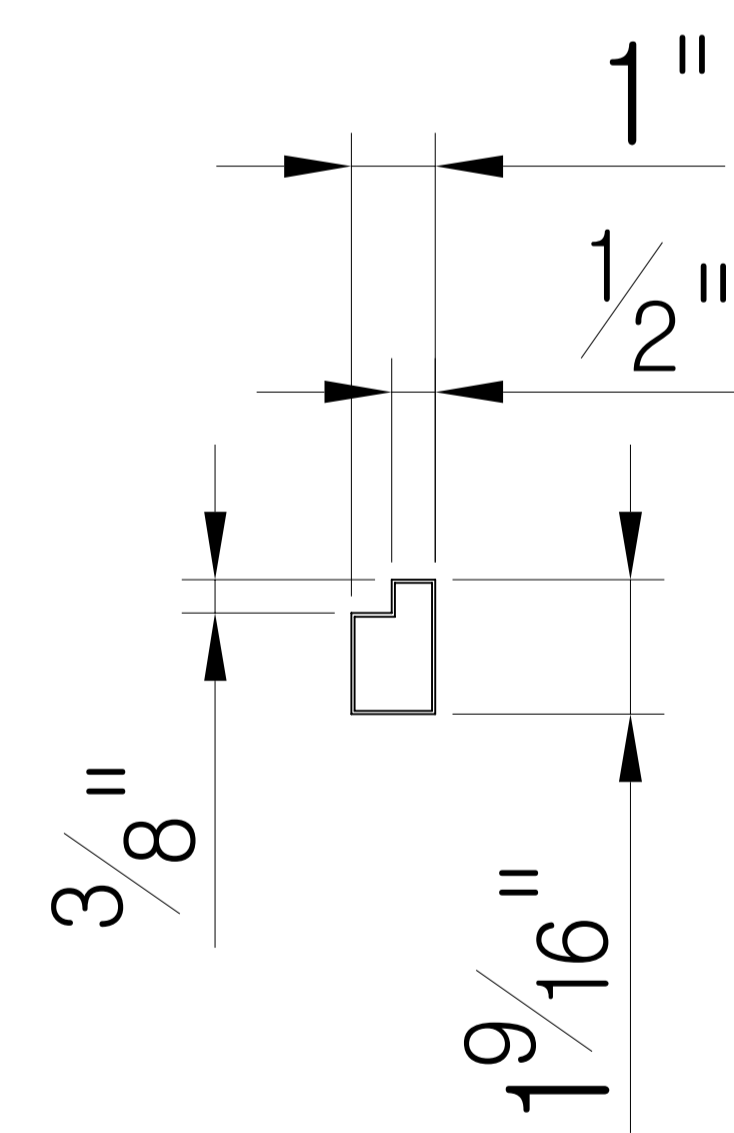

Aluminum Size

30" electric lead wire

#IL-2030-R  
 SIZE: 20" X 30"  
 LAMP: LED

Aluminum Size

30" electric lead wire

#IL-2036-R  
 SIZE: 20" X 36"  
 LAMP: LED

#IL-2266-R  
 SIZE: 22" X 66"  
 LAMP: LED

Aluminum Size

30" electric lead wire

#IL-2430-R  
 SIZE: 24" X 30"  
 LAMP: LED

Aluminum Size

30" electric lead wire

#IL-2436-R  
 SIZE: 24" X 36"  
 LAMP: LED

Aluminum Size

#IL-3036-R  
 SIZE: 30" X 36"  
 LAMP: LED

Aluminum Size

30" electric lead wire

#IL-3642-R  
 SIZE: 36" X 42"  
 LAMP: LED