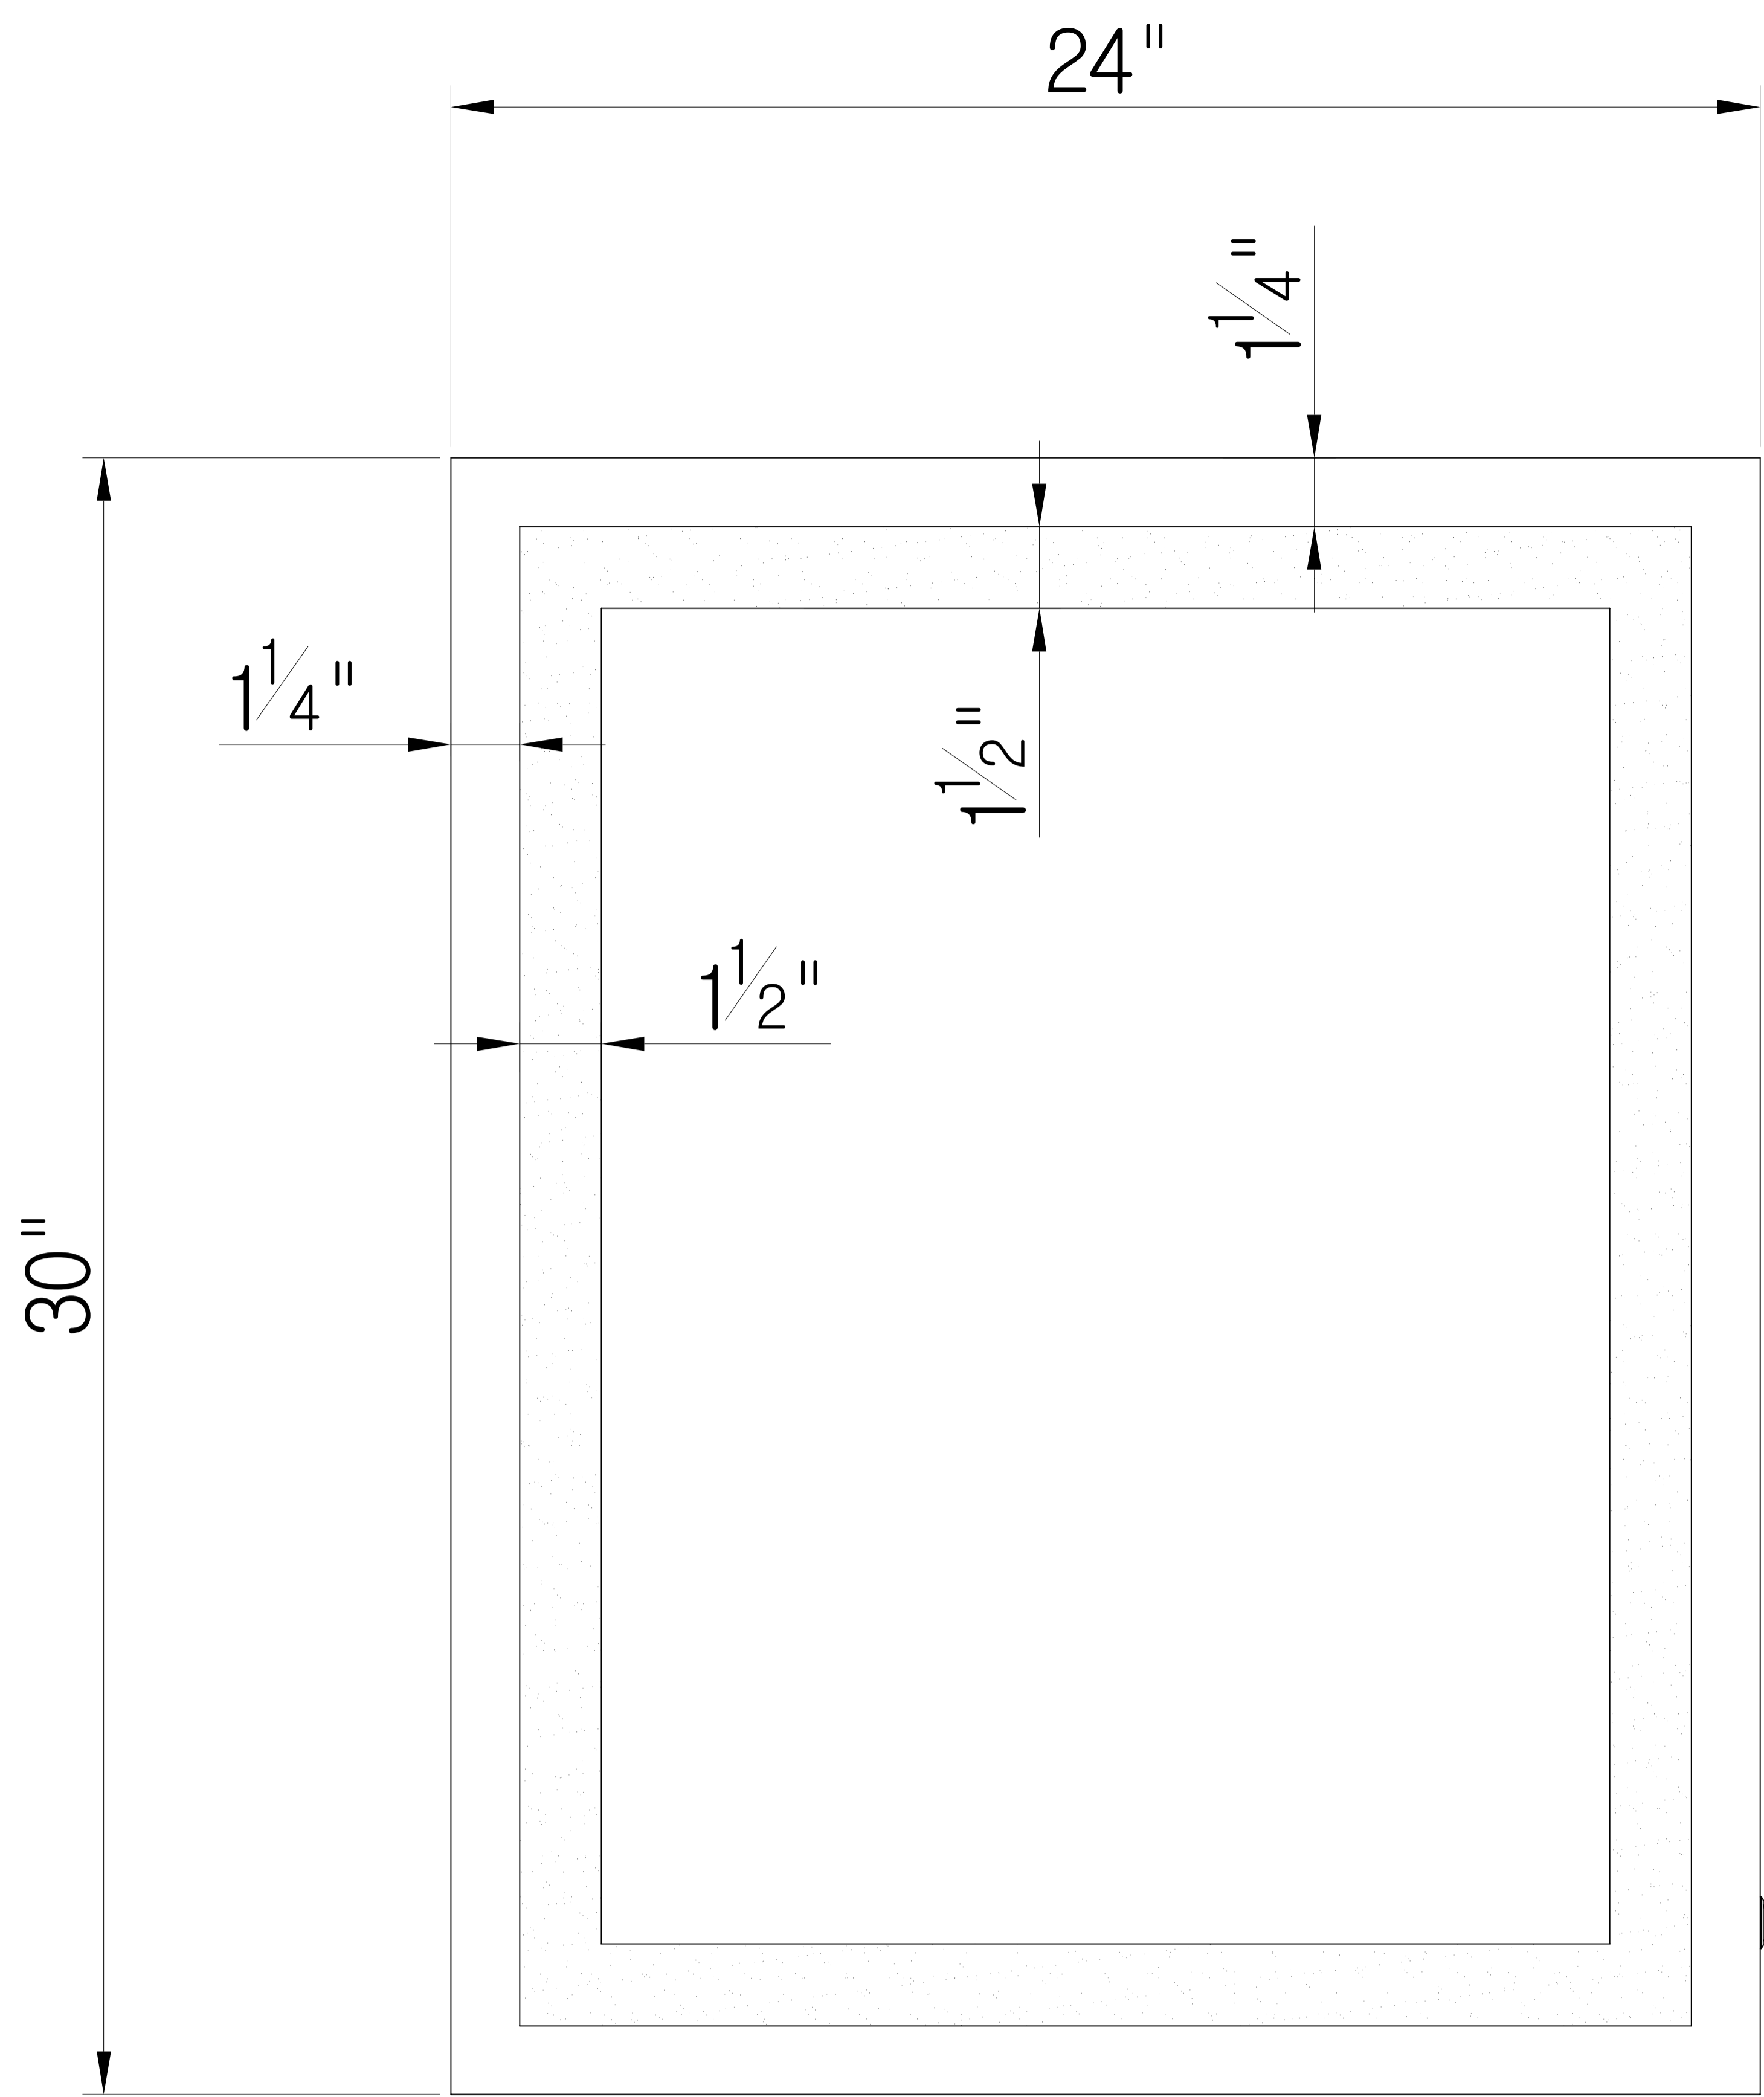

Aluminum Size

30" electric lead wire

#IL-2030-R  
 SIZE: 20" X 30"  
 LAMP: LED

Aluminum Size

30" electric lead wire

#IL-2036-R  
 SIZE: 20" X 36"  
 LAMP: LED

#IL-2266-R  
 SIZE: 22" X 66"  
 LAMP: LED

Aluminum Size

30" electric lead wire

#IL-2430-R  
 SIZE: 24" X 30"  
 LAMP: LED

Aluminum Size

30" electric lead wire

#IL-2436-R  
 SIZE: 24" X 36"  
 LAMP: LED

Aluminum Size

#IL-3036-R  
 SIZE: 30" X 36"  
 LAMP: LED

Aluminum Size

30" electric lead wire

#IL-3642-R  
 SIZE: 36" X 42"  
 LAMP: LED