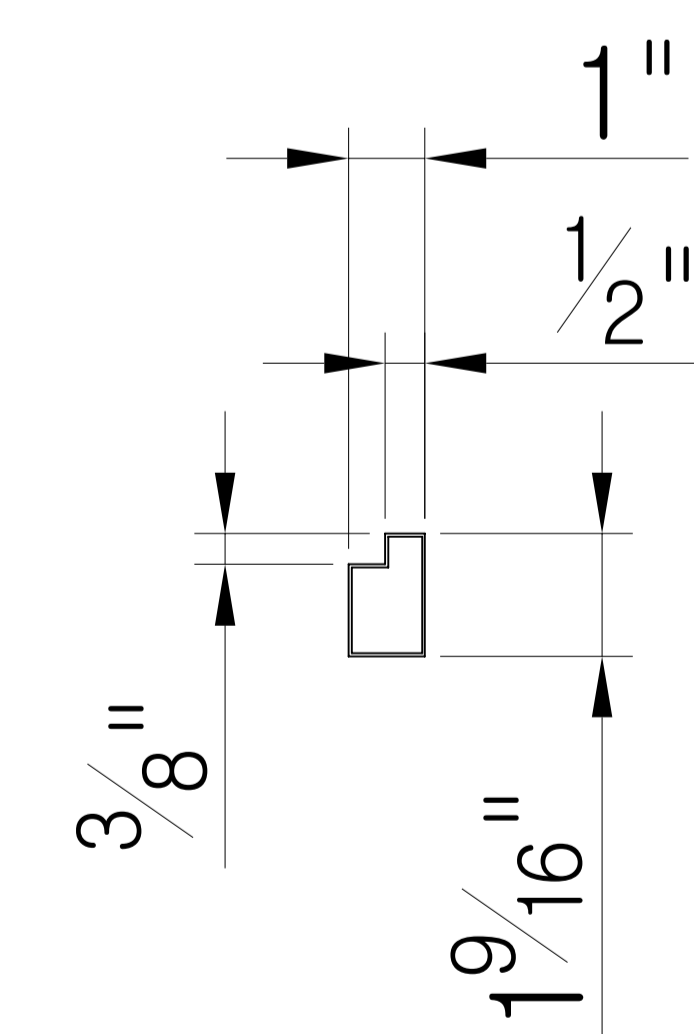

Aluminum Size

30" electric lead wire

#IL-2030-R  
 SIZE: 20" X 30"  
 LAMP: LED

Aluminum Size

30" electric lead wire

#IL-2036-R  
 SIZE: 20" X 36"  
 LAMP: LED

#IL-2266-R  
 SIZE: 22" X 66"  
 LAMP: LED

Aluminum Size

30" electric lead wire

#IL-2430-R  
 SIZE: 24" X 30"  
 LAMP: LED

Aluminum Size

30" electric lead wire

#IL-2436-R  
 SIZE: 24" X 36"  
 LAMP: LED

Aluminum Size

#IL-3036-R  
 SIZE: 30" X 36"  
 LAMP: LED

Aluminum Size

30" electric lead wire

#IL-3642-R  
 SIZE: 36" X 42"  
 LAMP: LED