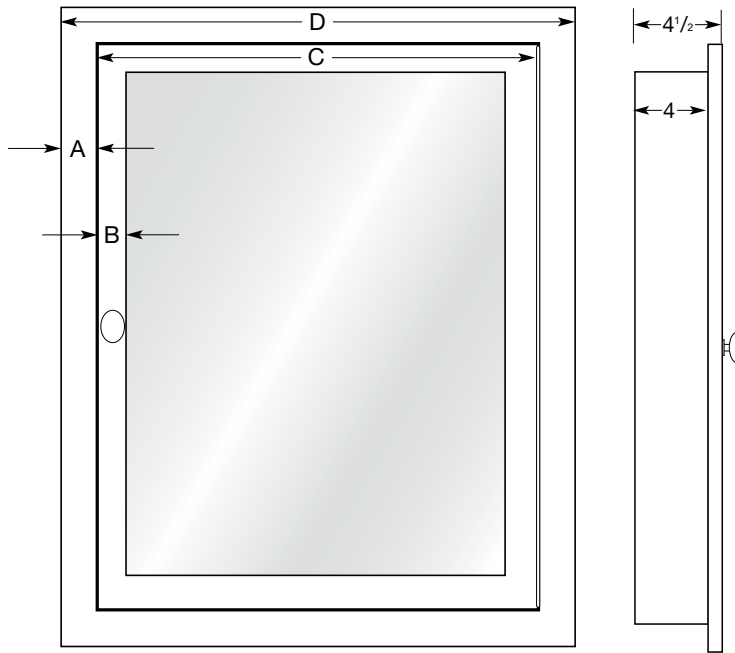

The Metro

Stainless Steel Framed Medicine Cabinets

- Available in Polished (P) or Satin (S) finishes
- Recessed or Optional Surface Mount Kit*
- 3 High-Polished 3/8" Adjustable Tempered Glass Shelves
- Hinge Left or Right (reversible)

► Shown In: **Satin**

Model#	Finish	Size
MET-S-S	Satin	Small
MET-P-S	Polished	Small
MET-S-L	Satin	Large
MET-P-L	Polished	Large

Available in the following sizes:

Product Code	Approximate Overall Dimensions	Recessed (Rough Wall Opening)	Glass Shelf Depth	Mirror Size	A	B	C	D
MET-S	20" x 28"	18" x 25 ³ / ₄ "	3 ¹ / ₈ "	13 ³ / ₄ " x 21 ³ / ₄ "	1 ¹ / ₂ "	1 ¹ / ₂ "	17"	20"
*MSK-MET-S	Optional Mirrored Side Kit w/ Surface Mount Hardware							
MET-L	25" x 31"	22" x 28"	3 ¹ / ₈ "	17" x 23"	1 ⁷ / ₈ "	1 ³ / ₄ "	20 ³ / ₄ "	25"
*MSK-MET-L	Optional Mirrored Side Kit w/ Surface Mount Hardware							