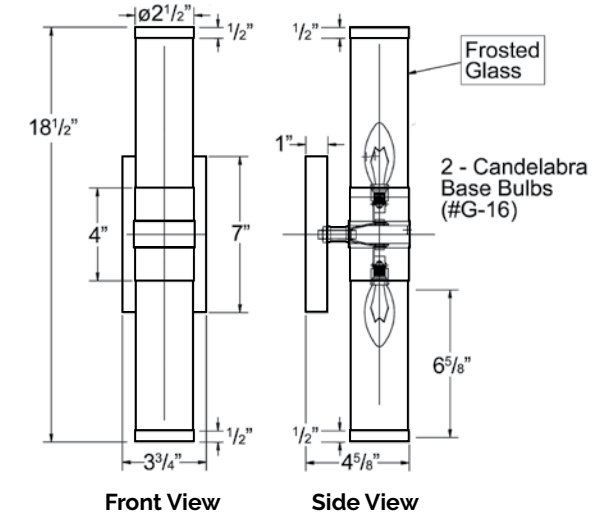

Lighting Collection

- Decorative Sconces
- Broadway Light Bars
- Signature Collection
- Lighting fixtures

Beekman

Available in the following finishes:

Product Code	Finish	Overall Dimensions	Bulb / Maximum Wattage
**LS-BEE-CR	Polished Chrome	Width: 4 1/2" Height: 18" Depth: 4 1/4" (projects from the wall)	2 (#G-16) Candelabra Bulbs (up to 60W per socket)
**LS-BEE-SN	Satin Nickel		

Metro

Available in the following finishes:

Product Code	Finish	Overall Dimensions	Bulb / Maximum Wattage
**LS-MET-CR	Polished Chrome	Width: 4 1/2" Height: 18" Depth: 4 1/4" (projects from the wall)	2 (#G-16) Candelabra Bulbs (up to 60W per socket)
**LS-MET-SN	Satin Nickel		