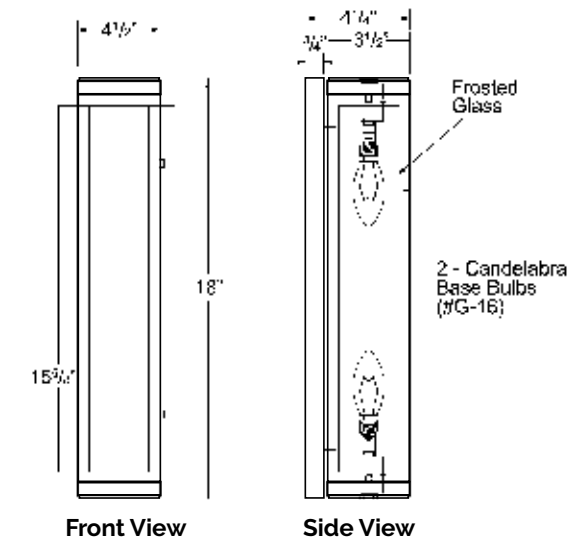

Lighting Collection

- Decorative Sconces
- Broadway Light Bars
- Signature Collection
- Lighting fixtures

Beekman

Available in the following finishes:

Product Code	Finish	Overall Dimensions	Bulb / Maximum Wattage
**LS-BEE-CR	Polished Chrome	Width: 4 1/2" Height: 18" Depth: 4 1/4" (projects from the wall)	2 (#G-16) Candelabra Bulbs (up to 60W per socket)
**LS-BEE-SN	Satin Nickel		

Metro

Available in the following finishes:

Product Code	Finish	Overall Dimensions	Bulb / Maximum Wattage
**LS-MET-CR	Polished Chrome	Width: 4 1/2" Height: 18" Depth: 4 1/4" (projects from the wall)	2 (#G-16) Candelabra Bulbs (up to 60W per socket)
**LS-MET-SN	Satin Nickel		